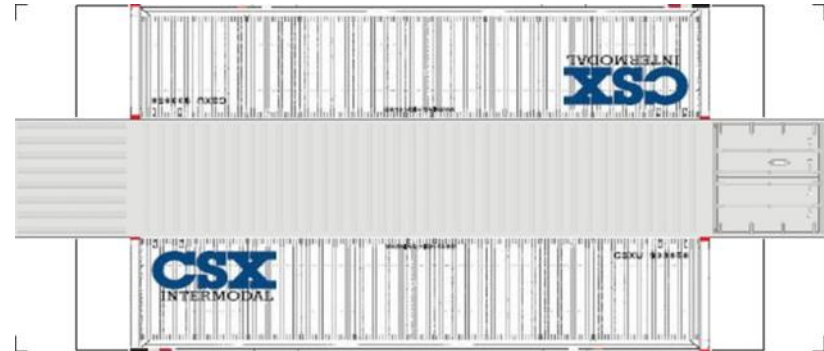

BUILD YOUR OWN (N SCALE) 40ft SHIPPING CONTAINERS

[Click to watch instructional video](#)

BUILD YOUR OWN (40ft SHIPPING CONTAINERS) N SCALE

Drawn By
www.krafttrains.com