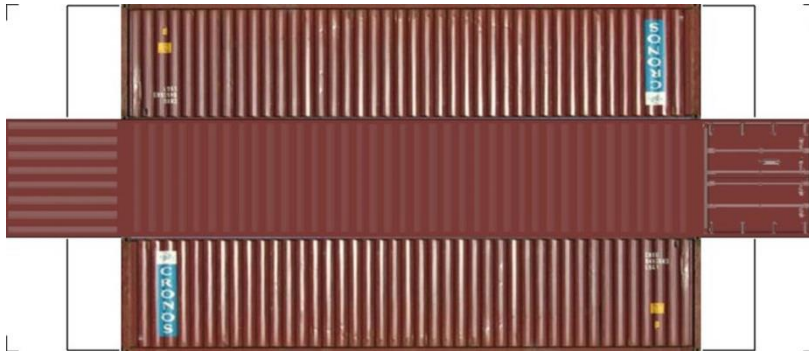

BUILD YOUR OWN (N SCALE) 40ft SHIPPING CONTAINERS

[Click to watch instructional video](#)

BUILD YOUR OWN (40ft SHIPPING CONTAINERS) N SCALE

Drawn By
www.krafttrains.com