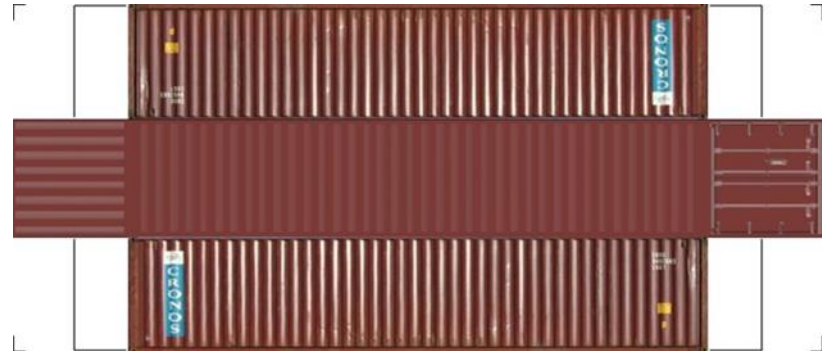

BUILD YOUR OWN (N SCALE) 40ft SHIPPING CONTAINERS

[Click to watch instructional video](#)

BUILD YOUR OWN (40ft SHIPPING CONTAINERS) N SCALE

Drawn By
www.krafttrains.com