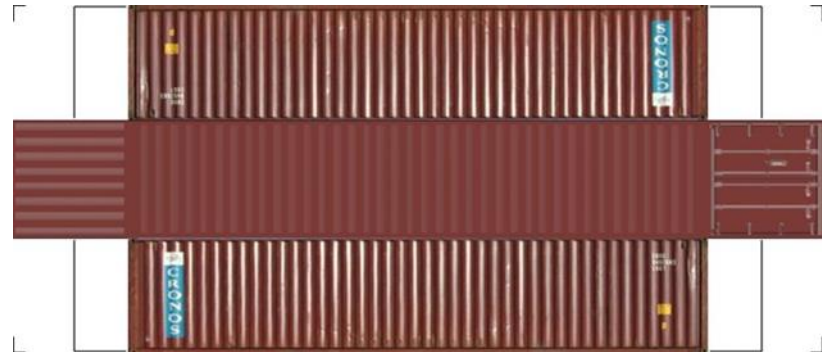

BUILD YOUR OWN (N SCALE) 40ft SHIPPING CONTAINERS

[Click to watch instructional video](#)

BUILD YOUR OWN (40ft SHIPPING CONTAINERS) N SCALE

Drawn By
www.krafttrains.com