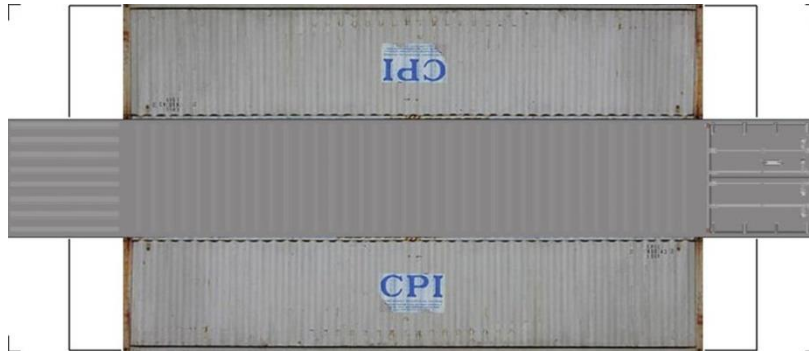

BUILD YOUR OWN (N SCALE) 40ft SHIPPING CONTAINERS

[Click to watch instructional video](#)

BUILD YOUR OWN (40ft SHIPPING CONTAINERS) N SCALE

Drawn By
www.krafttrains.com