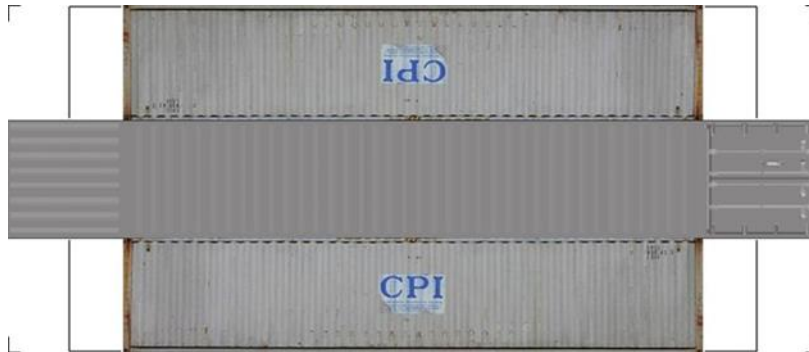

BUILD YOUR OWN (N SCALE) 40ft SHIPPING CONTAINERS

[Click to watch instructional video](#)

BUILD YOUR OWN (40ft SHIPPING CONTAINERS) N SCALE

Drawn By
www.krafttrains.com