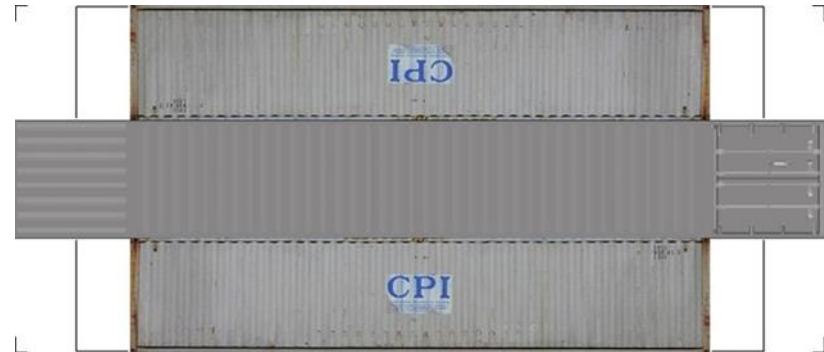

BUILD YOUR OWN (N SCALE) 40ft SHIPPING CONTAINERS

[Click to watch instructional video](#)

BUILD YOUR OWN (40ft SHIPPING CONTAINERS) N SCALE

Drawn By
www.krafttrains.com