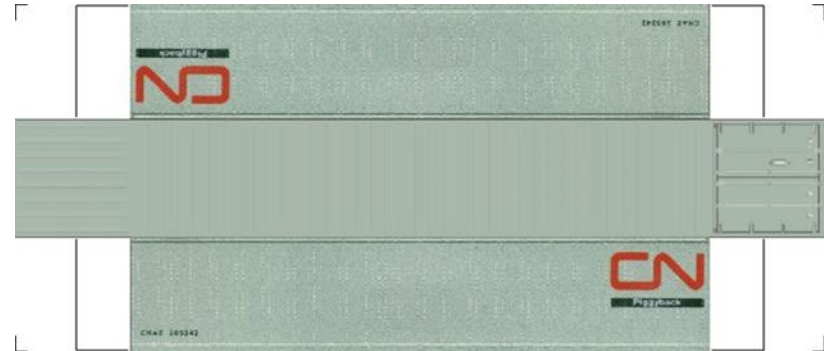

# BUILD YOUR OWN (N SCALE) 40ft SHIPPING CONTAINERS

[Click to watch instructional video](#)

**BUILD YOUR OWN ( 40ft SHIPPING CONTAINERS ) N SCALE**

Drawn By  
[www.krafttrains.com](http://www.krafttrains.com)