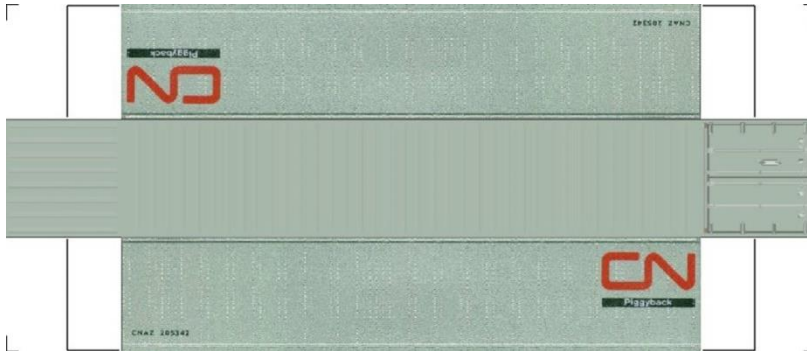

# BUILD YOUR OWN (N SCALE) 40ft SHIPPING CONTAINERS

[Click to watch instructional video](#)

**BUILD YOUR OWN ( 40ft SHIPPING CONTAINERS ) N SCALE**

Drawn By  
[www.krafttrains.com](http://www.krafttrains.com)