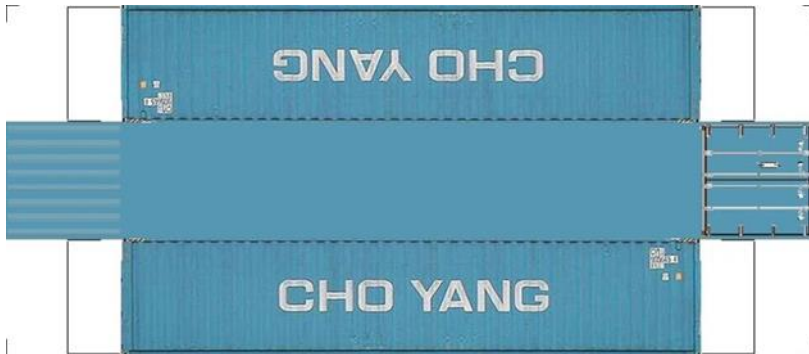

# BUILD YOUR OWN (N SCALE) 40ft SHIPPING CONTAINERS

[Click to watch instructional video](#)

**BUILD YOUR OWN ( 40ft SHIPPING CONTAINERS ) N SCALE**

Drawn By  
[www.krafttrains.com](http://www.krafttrains.com)