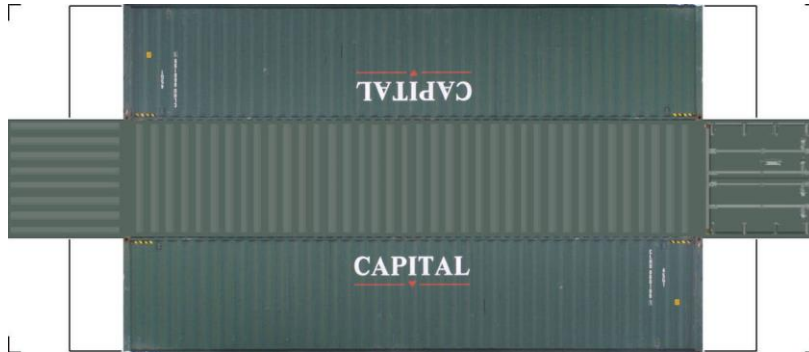

# BUILD YOUR OWN (N SCALE) 40ft SHIPPING CONTAINERS

[Click to watch instructional video](#)

**BUILD YOUR OWN ( 40ft SHIPPING CONTAINERS ) N SCALE**

Drawn By  
[www.krafttrains.com](http://www.krafttrains.com)