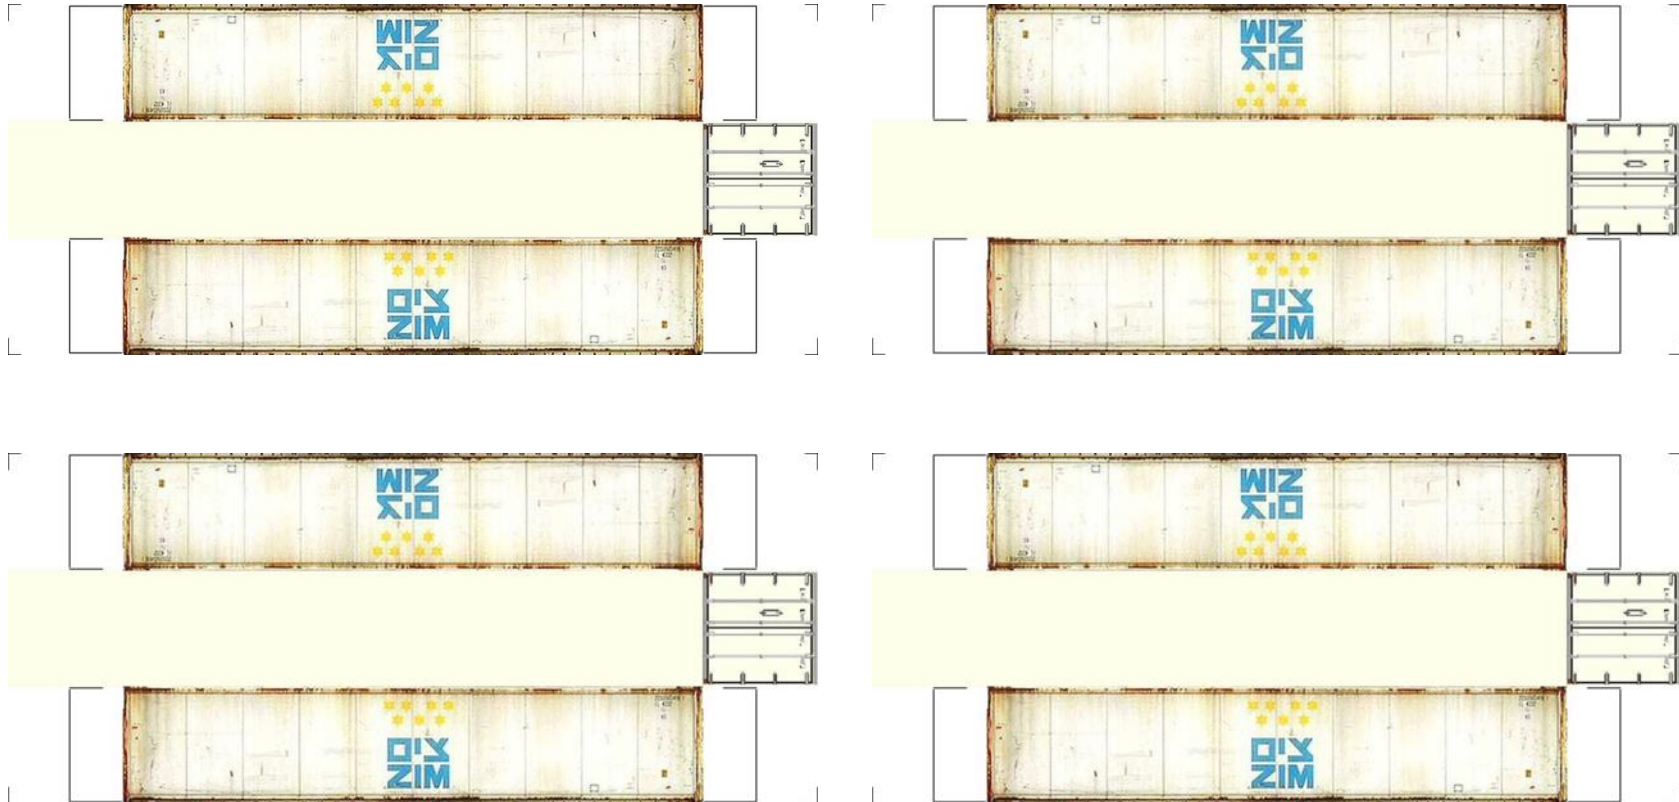

# BUILD YOUR OWN (N SCALE) 40ft SHIPPING CONTAINERS

[Click to watch instructional video](#)

**BUILD YOUR OWN ( 40ft SHIPPING CONTAINERS ) N SCALE**

Drawn By  
[www.krafttrains.com](http://www.krafttrains.com)