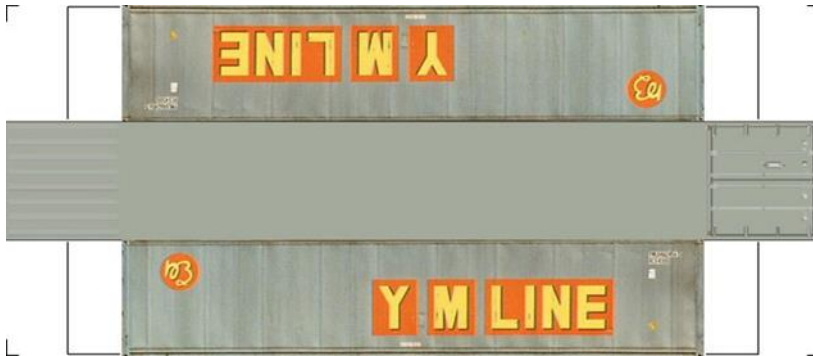

BUILD YOUR OWN (N SCALE) 40ft SHIPPING CONTAINERS

[Click to watch instructional video](#)

BUILD YOUR OWN (40ft SHIPPING CONTAINERS) N SCALE

Drawn By
www.krafttrains.com