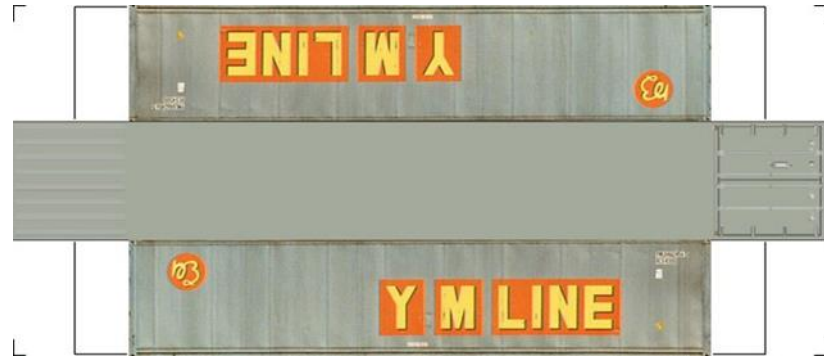

BUILD YOUR OWN (N SCALE) 40ft SHIPPING CONTAINERS

[Click to watch instructional video](#)

BUILD YOUR OWN (40ft SHIPPING CONTAINERS) N SCALE

Drawn By
www.krafttrains.com