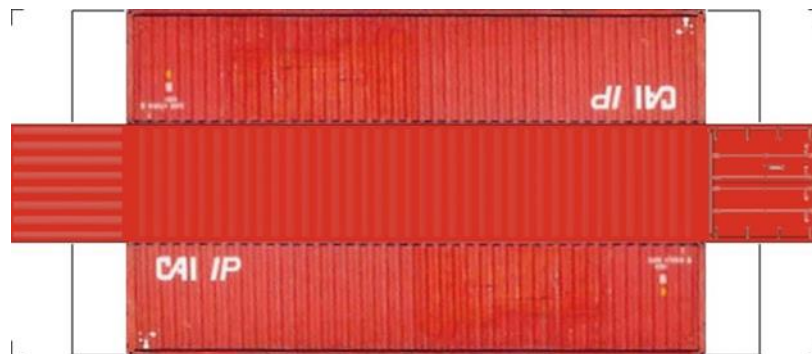

BUILD YOUR OWN (N SCALE) 40ft SHIPPING CONTAINERS

[Click to watch instructional video](#)

BUILD YOUR OWN (40ft SHIPPING CONTAINERS) N SCALE

Drawn By
www.krafttrains.com