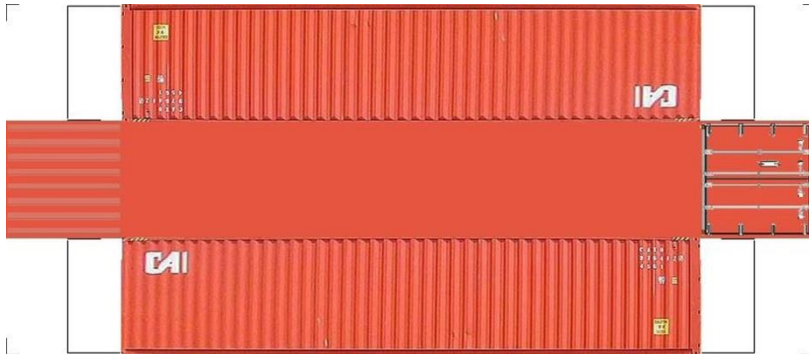

# BUILD YOUR OWN (N SCALE) 40ft SHIPPING CONTAINERS

[Click to watch instructional video](#)

**BUILD YOUR OWN ( 40ft SHIPPING CONTAINERS ) N SCALE**

Drawn By  
[www.krafttrains.com](http://www.krafttrains.com)