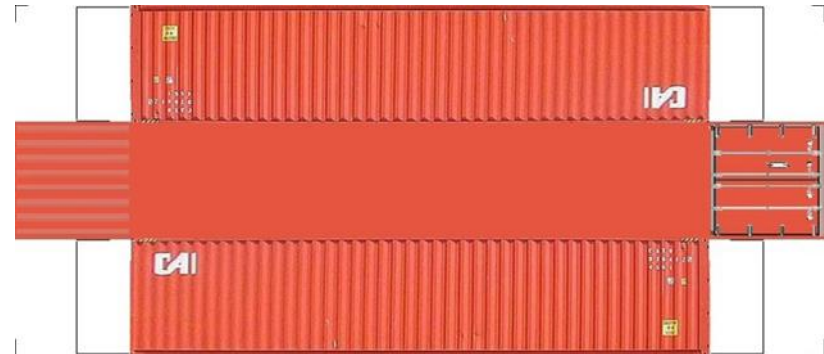

# BUILD YOUR OWN (N SCALE) 40ft SHIPPING CONTAINERS

[Click to watch instructional video](#)

**BUILD YOUR OWN ( 40ft SHIPPING CONTAINERS ) N SCALE**

Drawn By  
[www.krafttrains.com](http://www.krafttrains.com)