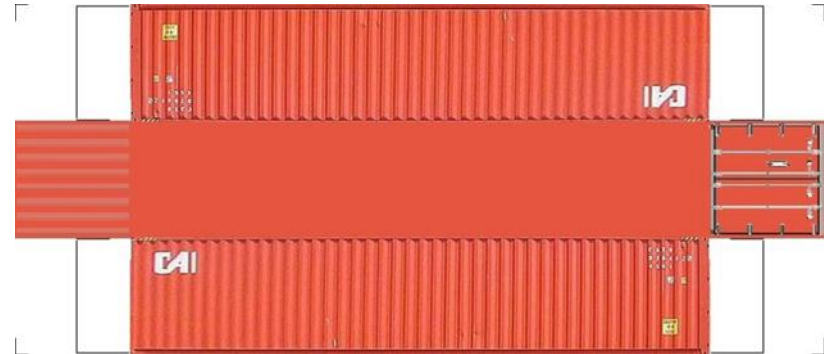

# BUILD YOUR OWN (N SCALE) 40ft SHIPPING CONTAINERS

[Click to watch instructional video](#)

**BUILD YOUR OWN ( 40ft SHIPPING CONTAINERS ) N SCALE**

Drawn By  
[www.krafttrains.com](http://www.krafttrains.com)