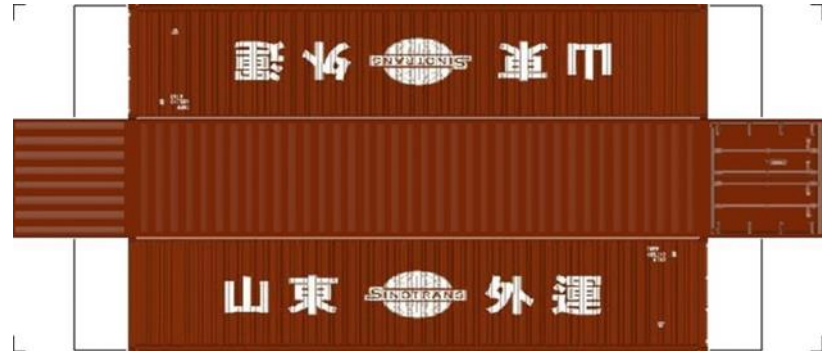

BUILD YOUR OWN (N SCALE) 40ft SHIPPING CONTAINERS

[Click to watch instructional video](#)

BUILD YOUR OWN (40ft SHIPPING CONTAINERS) N SCALE

Drawn By
www.krafttrains.com