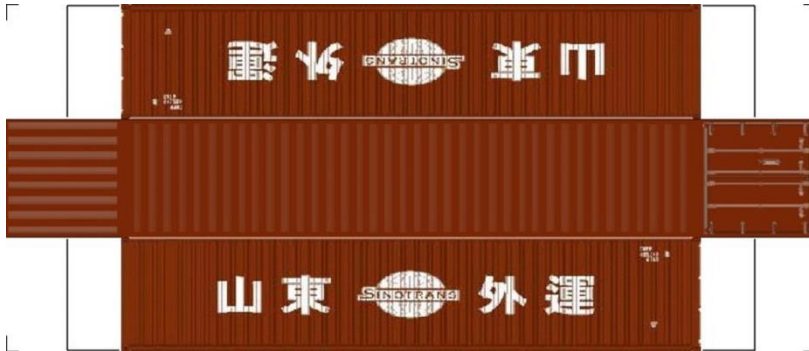

BUILD YOUR OWN (N SCALE) 40ft SHIPPING CONTAINERS

[Click to watch instructional video](#)

BUILD YOUR OWN (40ft SHIPPING CONTAINERS) N SCALE

Drawn By
www.krafttrains.com