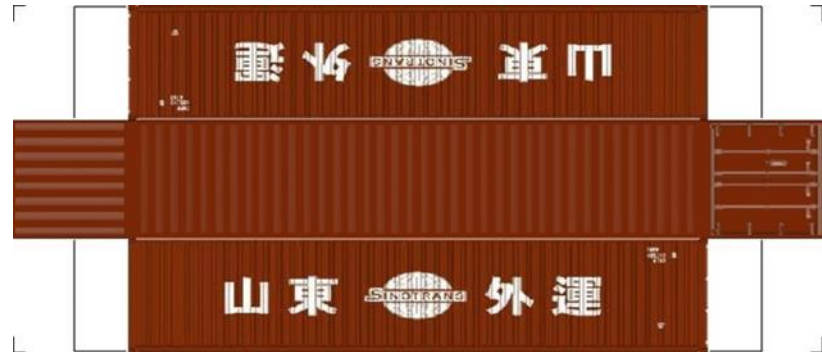

BUILD YOUR OWN (N SCALE) 40ft SHIPPING CONTAINERS

[Click to watch instructional video](#)

BUILD YOUR OWN (40ft SHIPPING CONTAINERS) N SCALE

Drawn By
www.krafttrains.com