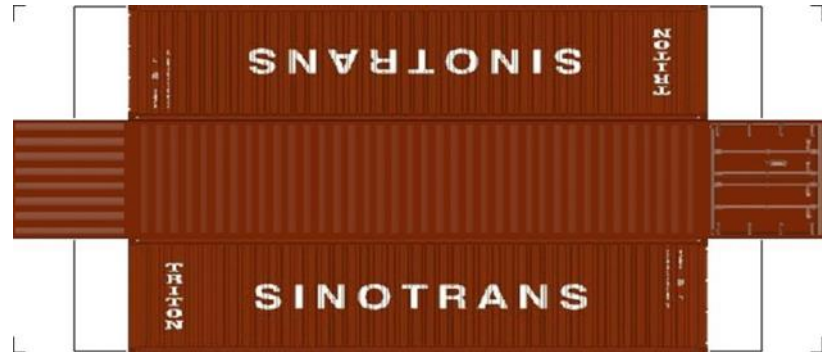

# BUILD YOUR OWN (N SCALE) 40ft SHIPPING CONTAINERS

[Click to watch instructional video](#)

**BUILD YOUR OWN ( 40ft SHIPPING CONTAINERS ) N SCALE**

Drawn By  
[www.krafttrains.com](http://www.krafttrains.com)