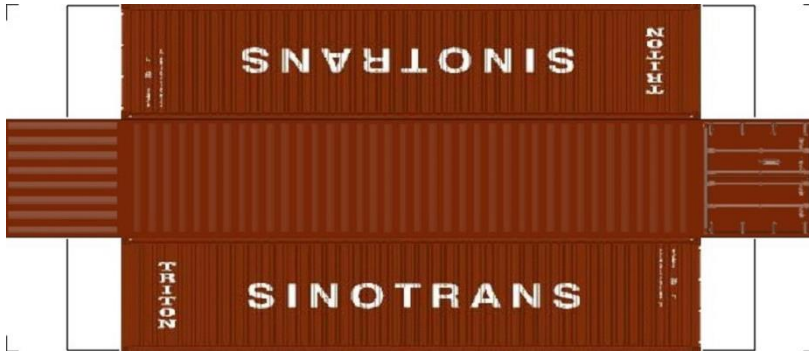

# BUILD YOUR OWN (N SCALE) 40ft SHIPPING CONTAINERS

[Click to watch instructional video](#)

**BUILD YOUR OWN ( 40ft SHIPPING CONTAINERS ) N SCALE**

Drawn By  
[www.krafttrains.com](http://www.krafttrains.com)