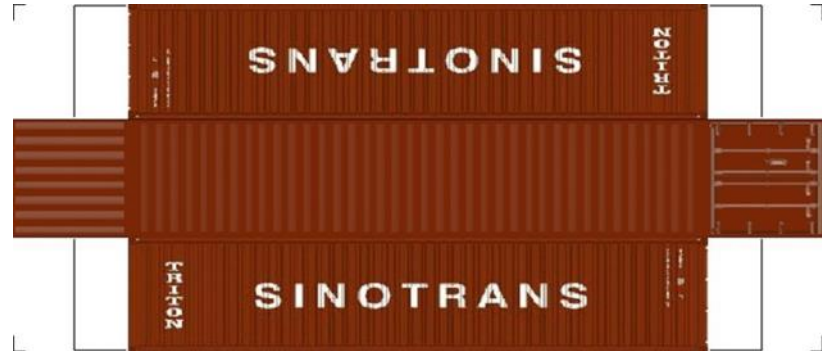

# BUILD YOUR OWN (N SCALE) 40ft SHIPPING CONTAINERS

[Click to watch instructional video](#)

**BUILD YOUR OWN ( 40ft SHIPPING CONTAINERS ) N SCALE**

Drawn By  
[www.krafttrains.com](http://www.krafttrains.com)