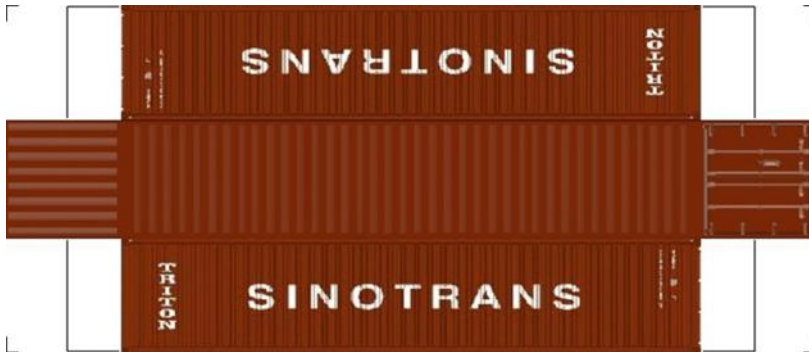

# BUILD YOUR OWN (N SCALE) 40ft SHIPPING CONTAINERS

[Click to watch instructional video](#)

**BUILD YOUR OWN ( 40ft SHIPPING CONTAINERS ) N SCALE**

Drawn By  
[www.krafttrains.com](http://www.krafttrains.com)