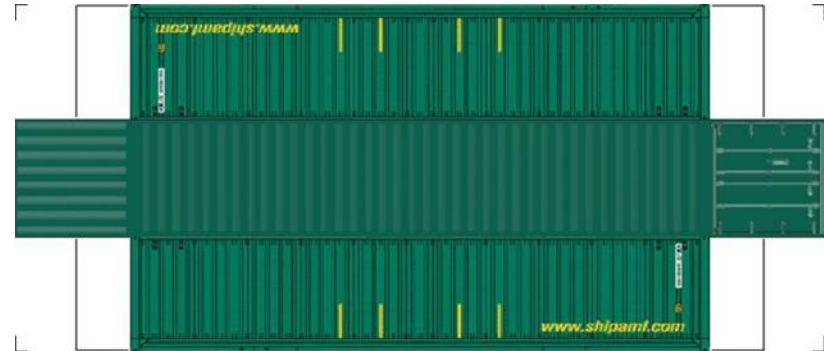

# BUILD YOUR OWN (N SCALE) 40ft SHIPPING CONTAINERS

[Click to watch instructional video](#)

**BUILD YOUR OWN ( 40ft SHIPPING CONTAINERS ) N SCALE**

Drawn By  
[www.krafttrains.com](http://www.krafttrains.com)