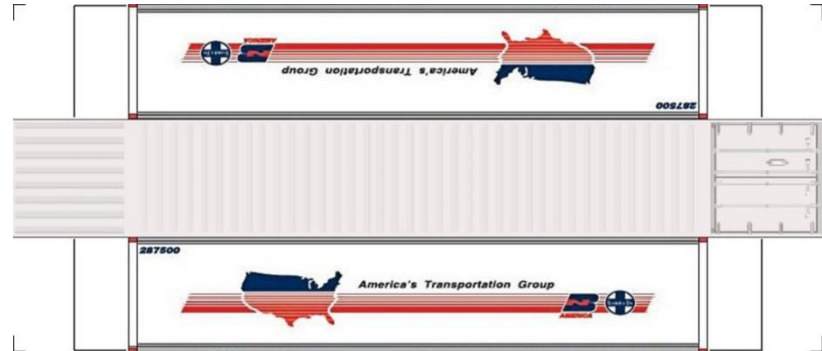

BUILD YOUR OWN (N SCALE) 40ft SHIPPING CONTAINERS

[Click to watch instructional video](#)

BUILD YOUR OWN (40ft SHIPPING CONTAINERS) N SCALE

Drawn By
www.krafttrains.com