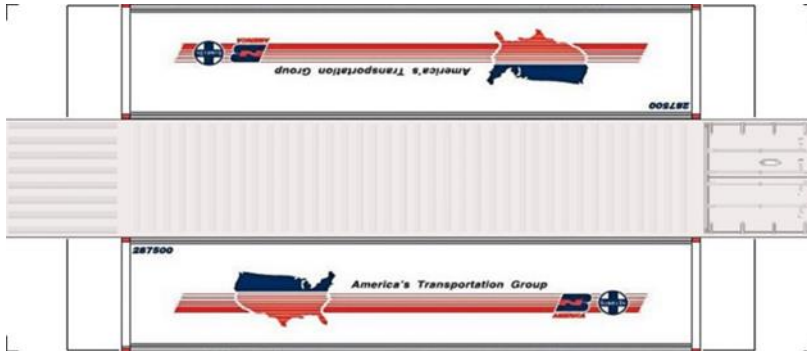

BUILD YOUR OWN (N SCALE) 40ft SHIPPING CONTAINERS

[Click to watch instructional video](#)

BUILD YOUR OWN (40ft SHIPPING CONTAINERS) N SCALE

Drawn By
www.krafttrains.com