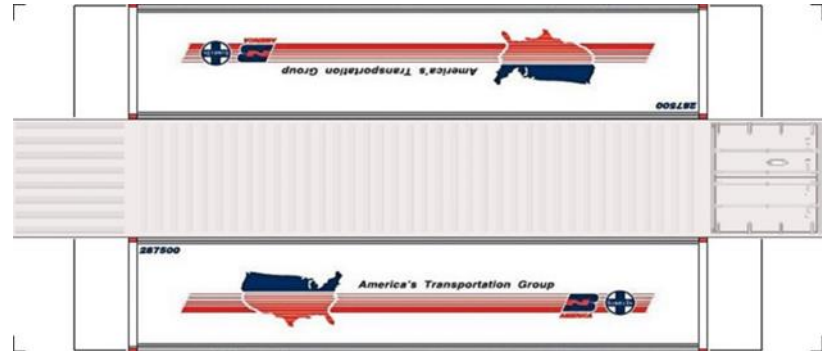

BUILD YOUR OWN (N SCALE) 40ft SHIPPING CONTAINERS

[Click to watch instructional video](#)

BUILD YOUR OWN (40ft SHIPPING CONTAINERS) N SCALE

Drawn By
www.krafttrains.com