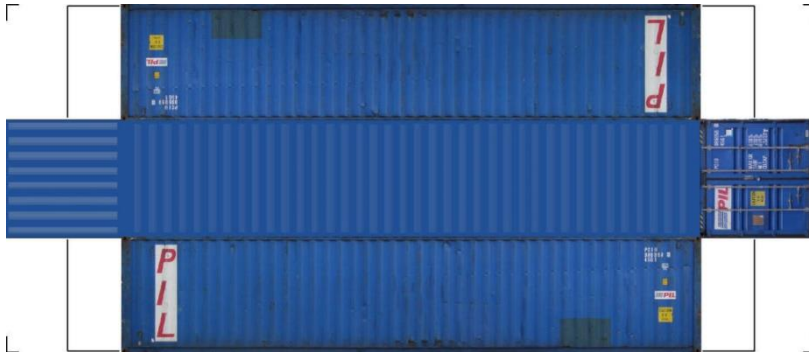

BUILD YOUR OWN (N SCALE) 40ft SHIPPING CONTAINERS

[Click to watch instructional video](#)

BUILD YOUR OWN (40ft SHIPPING CONTAINERS) N SCALE

Drawn By
www.krafttrains.com