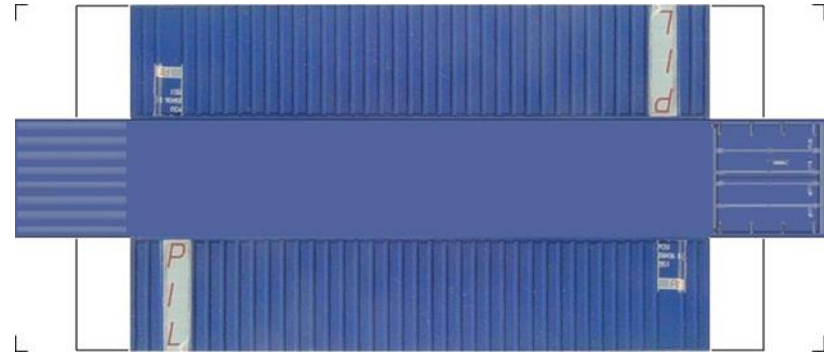

BUILD YOUR OWN (N SCALE) 40ft SHIPPING CONTAINERS

[Click to watch instructional video](#)

BUILD YOUR OWN (40ft SHIPPING CONTAINERS) N SCALE

Drawn By
www.krafttrains.com