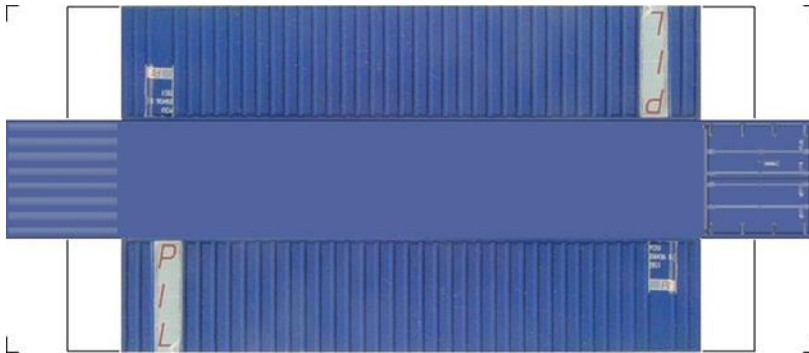

BUILD YOUR OWN (N SCALE) 40ft SHIPPING CONTAINERS

[Click to watch instructional video](#)

BUILD YOUR OWN (40ft SHIPPING CONTAINERS) N SCALE

Drawn By
www.krafttrains.com