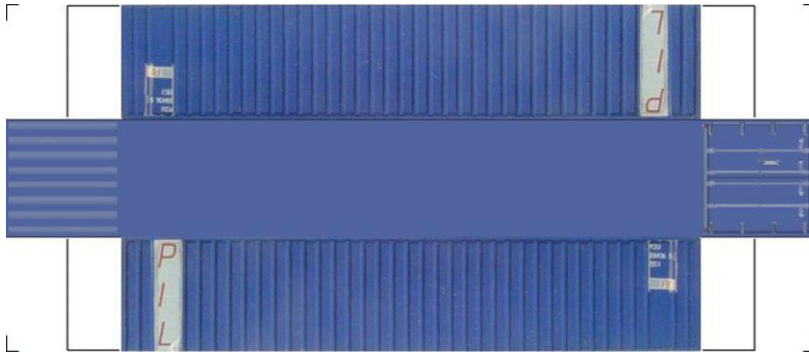

BUILD YOUR OWN (N SCALE) 40ft SHIPPING CONTAINERS

[Click to watch instructional video](#)

BUILD YOUR OWN (40ft SHIPPING CONTAINERS) N SCALE

Drawn By
www.krafttrains.com