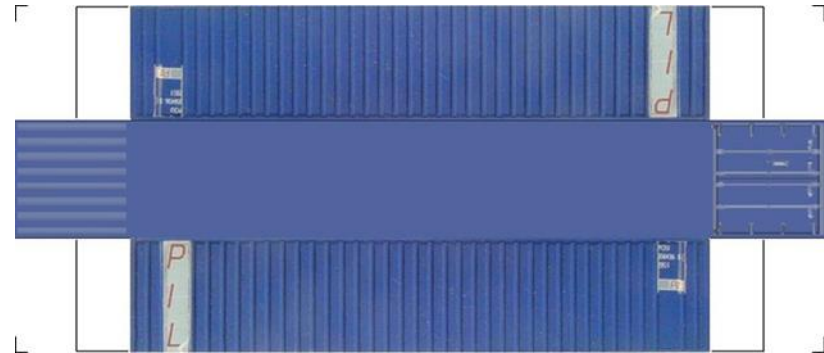

BUILD YOUR OWN (N SCALE) 40ft SHIPPING CONTAINERS

[Click to watch instructional video](#)

BUILD YOUR OWN (40ft SHIPPING CONTAINERS) N SCALE

Drawn By
www.krafttrains.com