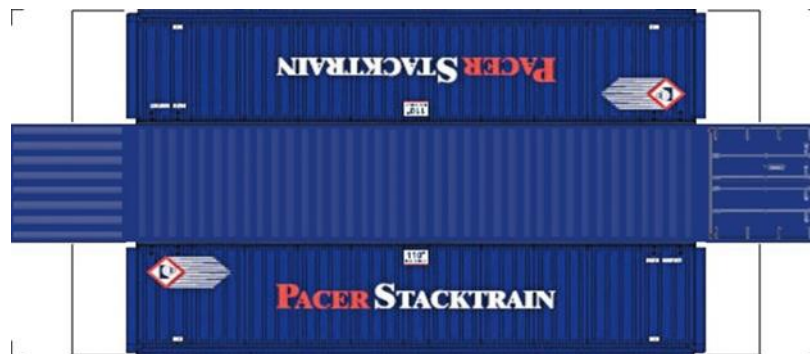

BUILD YOUR OWN (N SCALE) 40ft SHIPPING CONTAINERS

[Click to watch instructional video](#)

BUILD YOUR OWN (40ft SHIPPING CONTAINERS) N SCALE

Drawn By
www.krafttrains.com