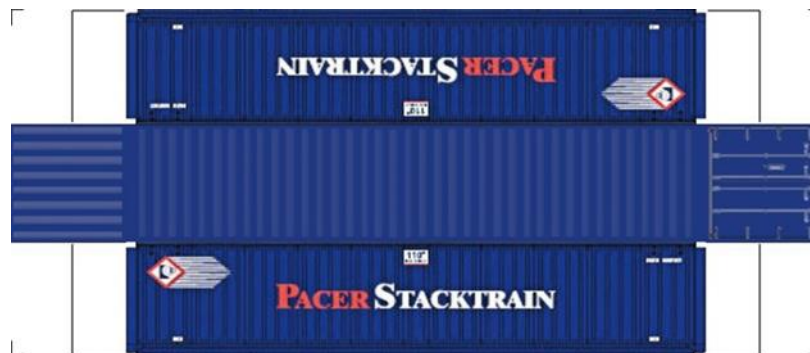

BUILD YOUR OWN (N SCALE) 40ft SHIPPING CONTAINERS

[Click to watch instructional video](#)

BUILD YOUR OWN (40ft SHIPPING CONTAINERS) N SCALE

Drawn By
www.krafttrains.com