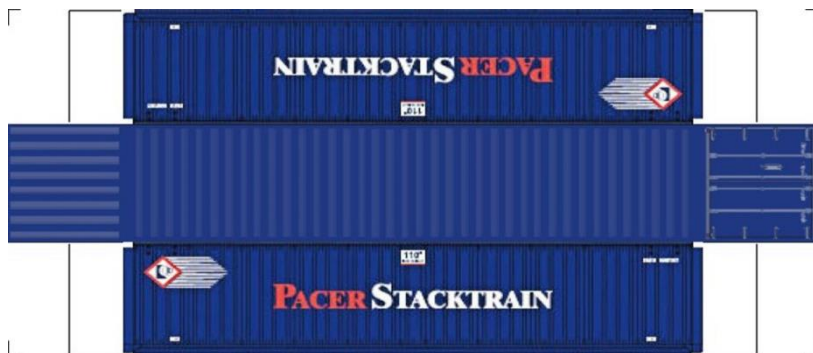

BUILD YOUR OWN (N SCALE) 40ft SHIPPING CONTAINERS

[Click to watch instructional video](#)

BUILD YOUR OWN (40ft SHIPPING CONTAINERS) N SCALE

Drawn By
www.krafttrains.com