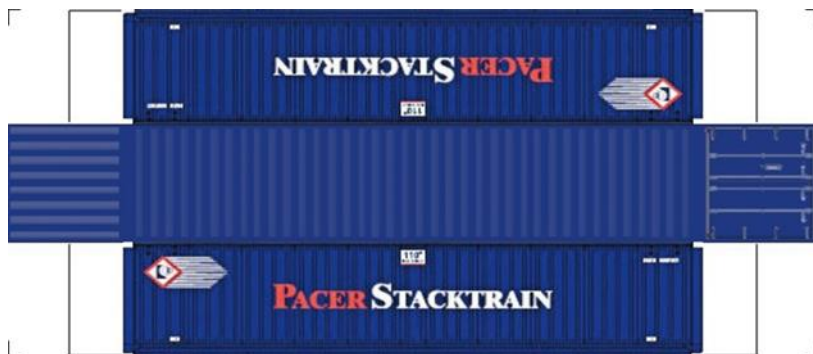

BUILD YOUR OWN (N SCALE) 40ft SHIPPING CONTAINERS

[Click to watch instructional video](#)

BUILD YOUR OWN (40ft SHIPPING CONTAINERS) N SCALE

Drawn By
www.krafttrains.com