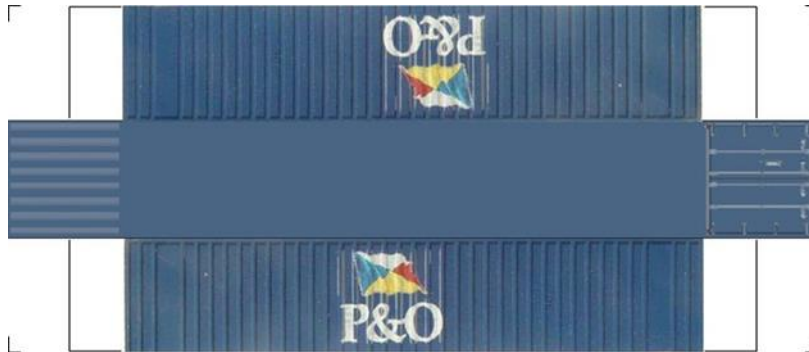

BUILD YOUR OWN (N SCALE) 40ft SHIPPING CONTAINERS

[Click to watch instructional video](#)

BUILD YOUR OWN (40ft SHIPPING CONTAINERS) N SCALE

Drawn By
www.krafttrains.com