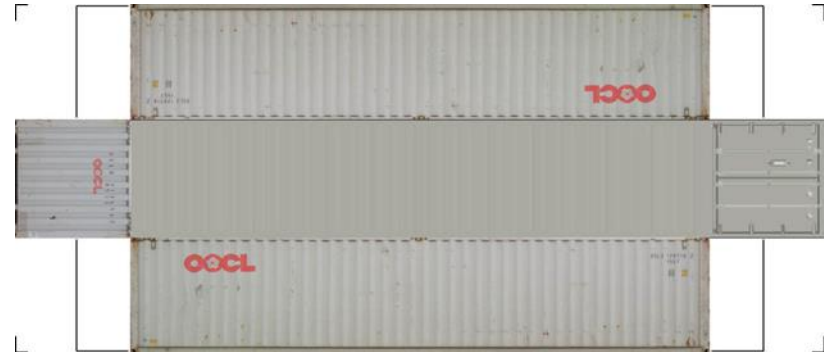

# BUILD YOUR OWN (N SCALE) 40ft SHIPPING CONTAINERS

[Click to watch instructional video](#)

**BUILD YOUR OWN ( 40ft SHIPPING CONTAINERS ) N SCALE**

Drawn By  
[www.krafttrains.com](http://www.krafttrains.com)