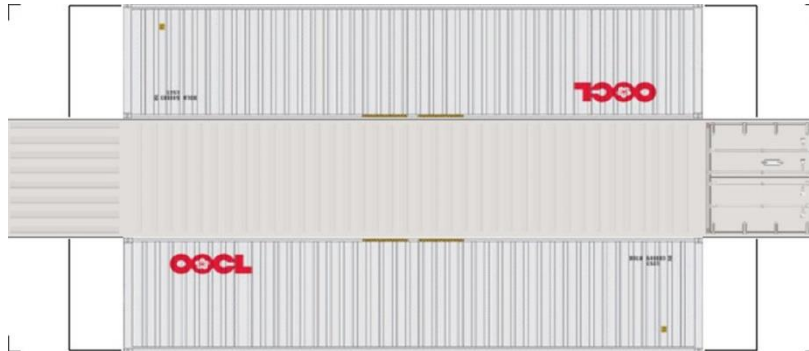

BUILD YOUR OWN (N SCALE) 40ft SHIPPING CONTAINERS

[Click to watch instructional video](#)

BUILD YOUR OWN (40ft SHIPPING CONTAINERS) N SCALE

Drawn By
www.krafttrains.com