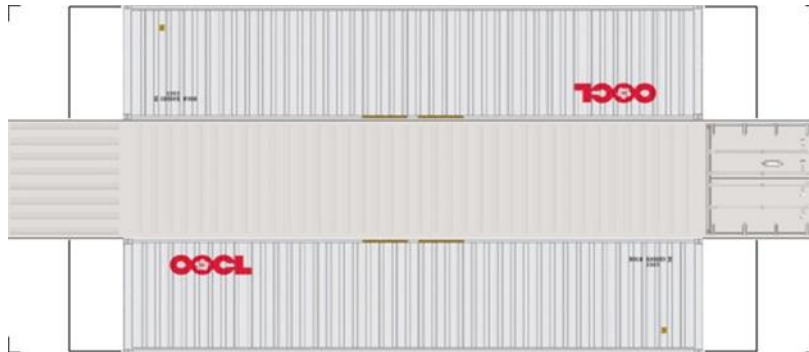

BUILD YOUR OWN (N SCALE) 40ft SHIPPING CONTAINERS

[Click to watch instructional video](#)

BUILD YOUR OWN (40ft SHIPPING CONTAINERS) N SCALE

Drawn By
www.krafttrains.com