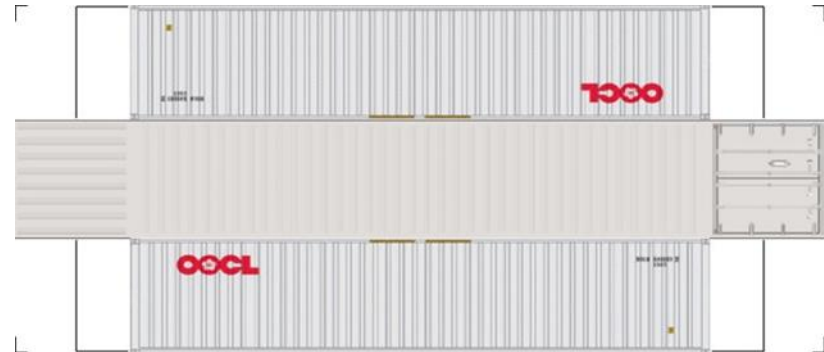

BUILD YOUR OWN (N SCALE) 40ft SHIPPING CONTAINERS

[Click to watch instructional video](#)

BUILD YOUR OWN (40ft SHIPPING CONTAINERS) N SCALE

Drawn By
www.krafttrains.com