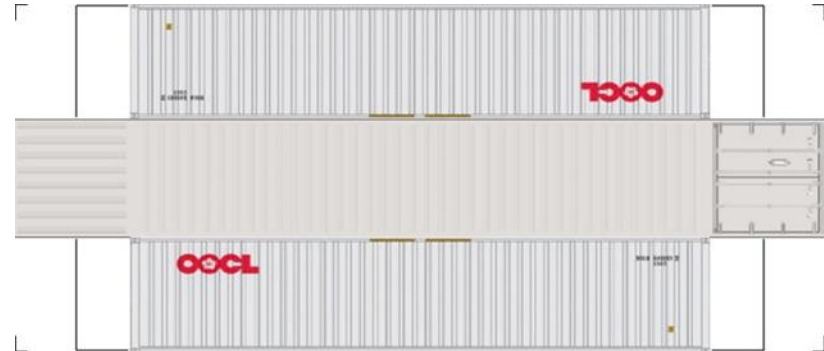

BUILD YOUR OWN (N SCALE) 40ft SHIPPING CONTAINERS

[Click to watch instructional video](#)

BUILD YOUR OWN (40ft SHIPPING CONTAINERS) N SCALE

Drawn By
www.krafttrains.com