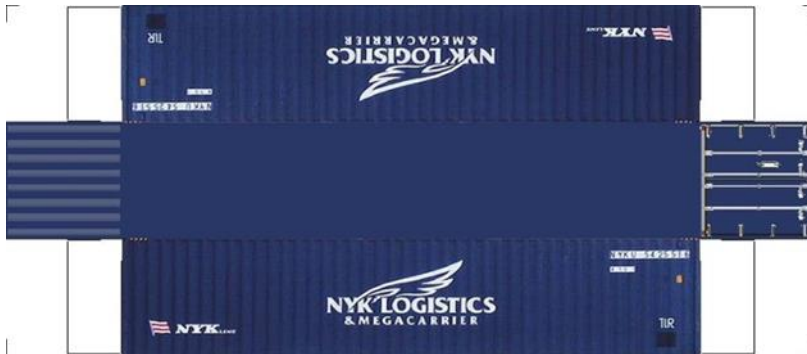

# BUILD YOUR OWN (N SCALE) 40ft SHIPPING CONTAINERS

[Click to watch instructional video](#)

**BUILD YOUR OWN ( 40ft SHIPPING CONTAINERS ) N SCALE**

Drawn By  
[www.krafttrains.com](http://www.krafttrains.com)