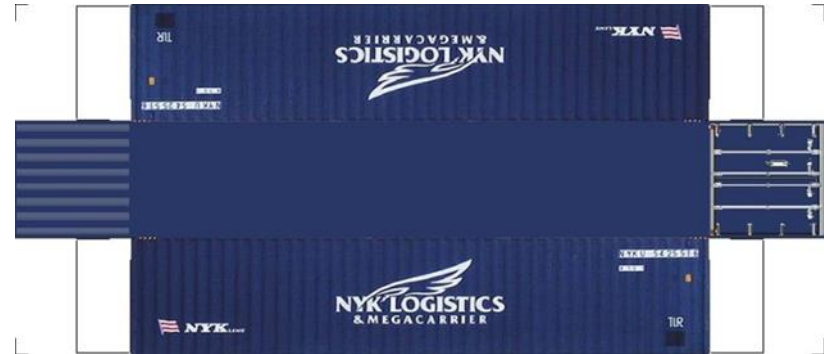

# BUILD YOUR OWN (N SCALE) 40ft SHIPPING CONTAINERS

[Click to watch instructional video](#)

**BUILD YOUR OWN ( 40ft SHIPPING CONTAINERS ) N SCALE**

Drawn By  
[www.krafttrains.com](http://www.krafttrains.com)