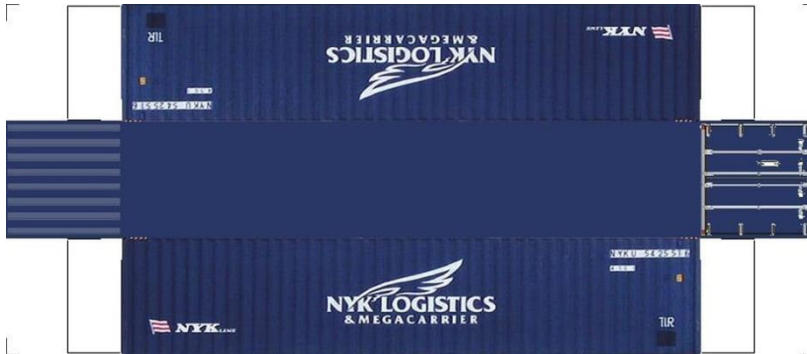

# BUILD YOUR OWN (N SCALE) 40ft SHIPPING CONTAINERS

[Click to watch instructional video](#)

**BUILD YOUR OWN ( 40ft SHIPPING CONTAINERS ) N SCALE**

Drawn By  
[www.krafttrains.com](http://www.krafttrains.com)