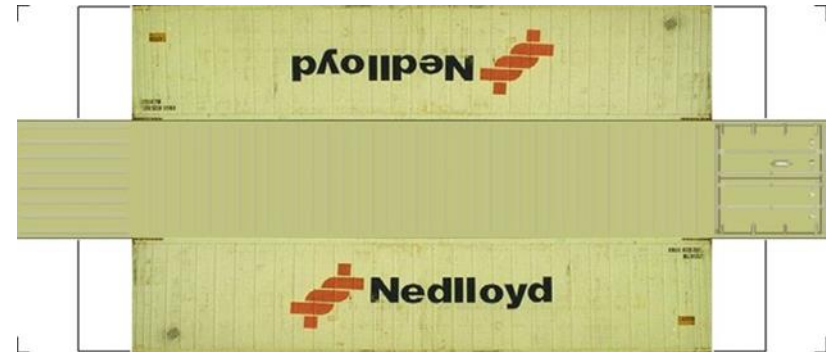

BUILD YOUR OWN (N SCALE) 40ft SHIPPING CONTAINERS

[Click to watch instructional video](#)

BUILD YOUR OWN (40ft SHIPPING CONTAINERS) N SCALE

Drawn By
www.krafttrains.com