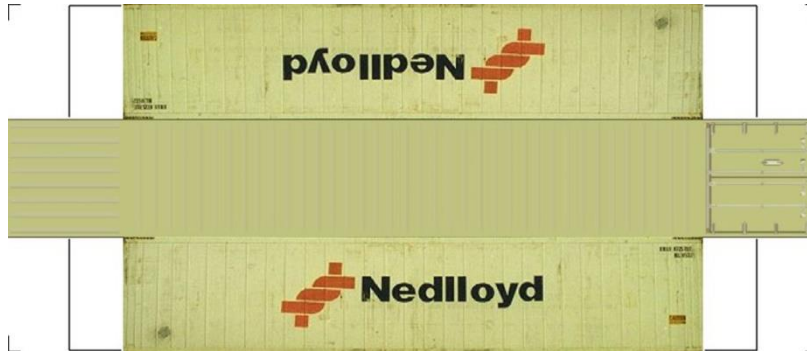

BUILD YOUR OWN (N SCALE) 40ft SHIPPING CONTAINERS

[Click to watch instructional video](#)

BUILD YOUR OWN (40ft SHIPPING CONTAINERS) N SCALE

Drawn By
www.krafttrains.com