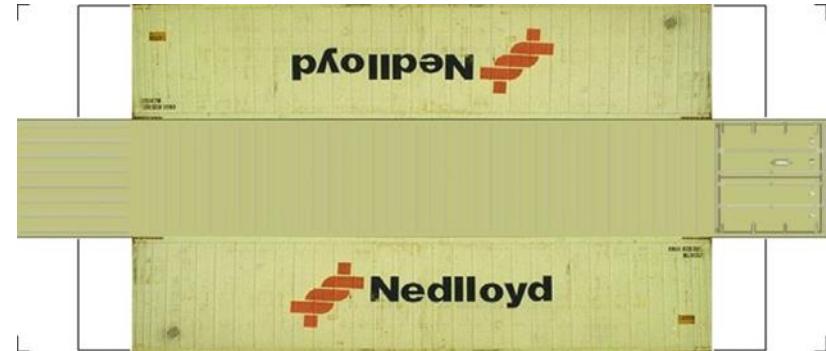

BUILD YOUR OWN (N SCALE) 40ft SHIPPING CONTAINERS

[Click to watch instructional video](#)

BUILD YOUR OWN (40ft SHIPPING CONTAINERS) N SCALE

Drawn By
www.krafttrains.com