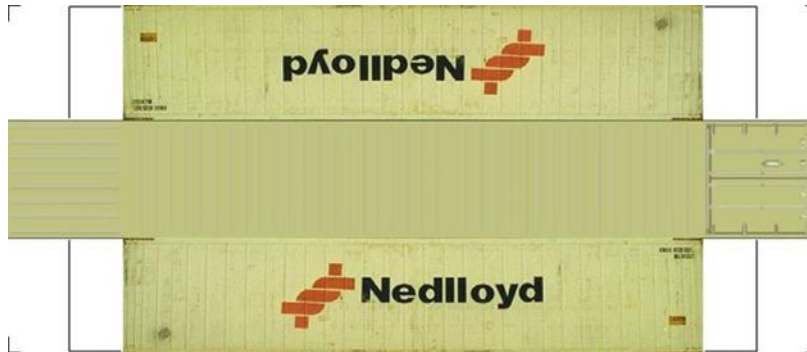

BUILD YOUR OWN (N SCALE) 40ft SHIPPING CONTAINERS

[Click to watch instructional video](#)

BUILD YOUR OWN (40ft SHIPPING CONTAINERS) N SCALE

Drawn By
www.krafttrains.com