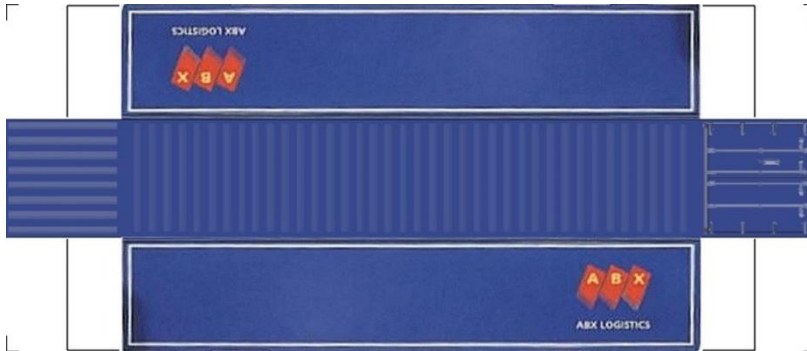

BUILD YOUR OWN (N SCALE) 40ft SHIPPING CONTAINERS

[Click to watch instructional video](#)

BUILD YOUR OWN (40ft SHIPPING CONTAINERS) N SCALE

Drawn By
www.krafttrains.com