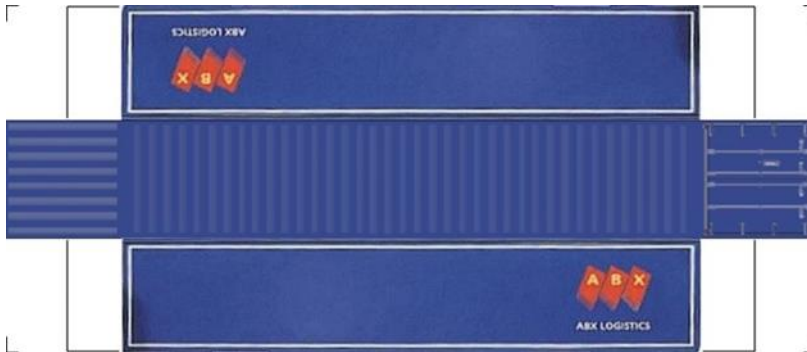

BUILD YOUR OWN (N SCALE) 40ft SHIPPING CONTAINERS

[Click to watch instructional video](#)

BUILD YOUR OWN (40ft SHIPPING CONTAINERS) N SCALE

Drawn By
www.krafttrains.com