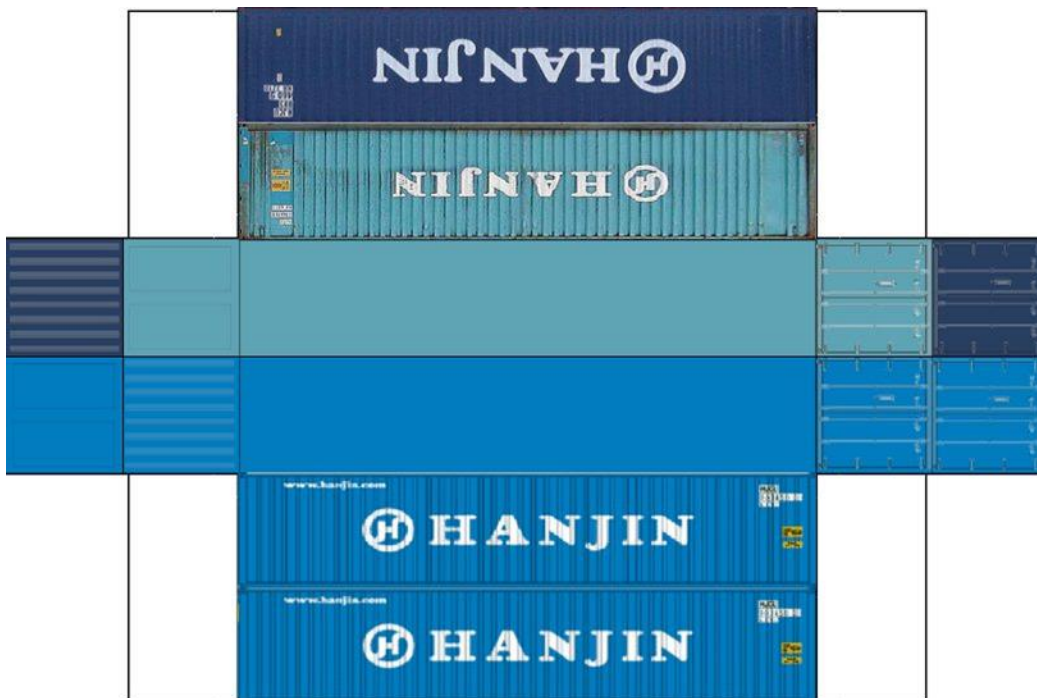

# BUILD YOUR OWN ( N SCALE ) 40ft STACK SHIPPING CONTAINERS 4 in 1

[Click to watch instructional video](#)

<b>BUILD YOUR OWN ( 40ft STACK SHIPPING CONTAINERS 4 in 1 ) N SCALE</b>		
<p>KRAFT TRAINS THE TRICKS &amp; SECRETS OF BUILDING YOUR OWN TRAIN SETS</p>	<p>Drawn By <a href="http://www.krafttrains.com">www.krafttrains.com</a></p>	