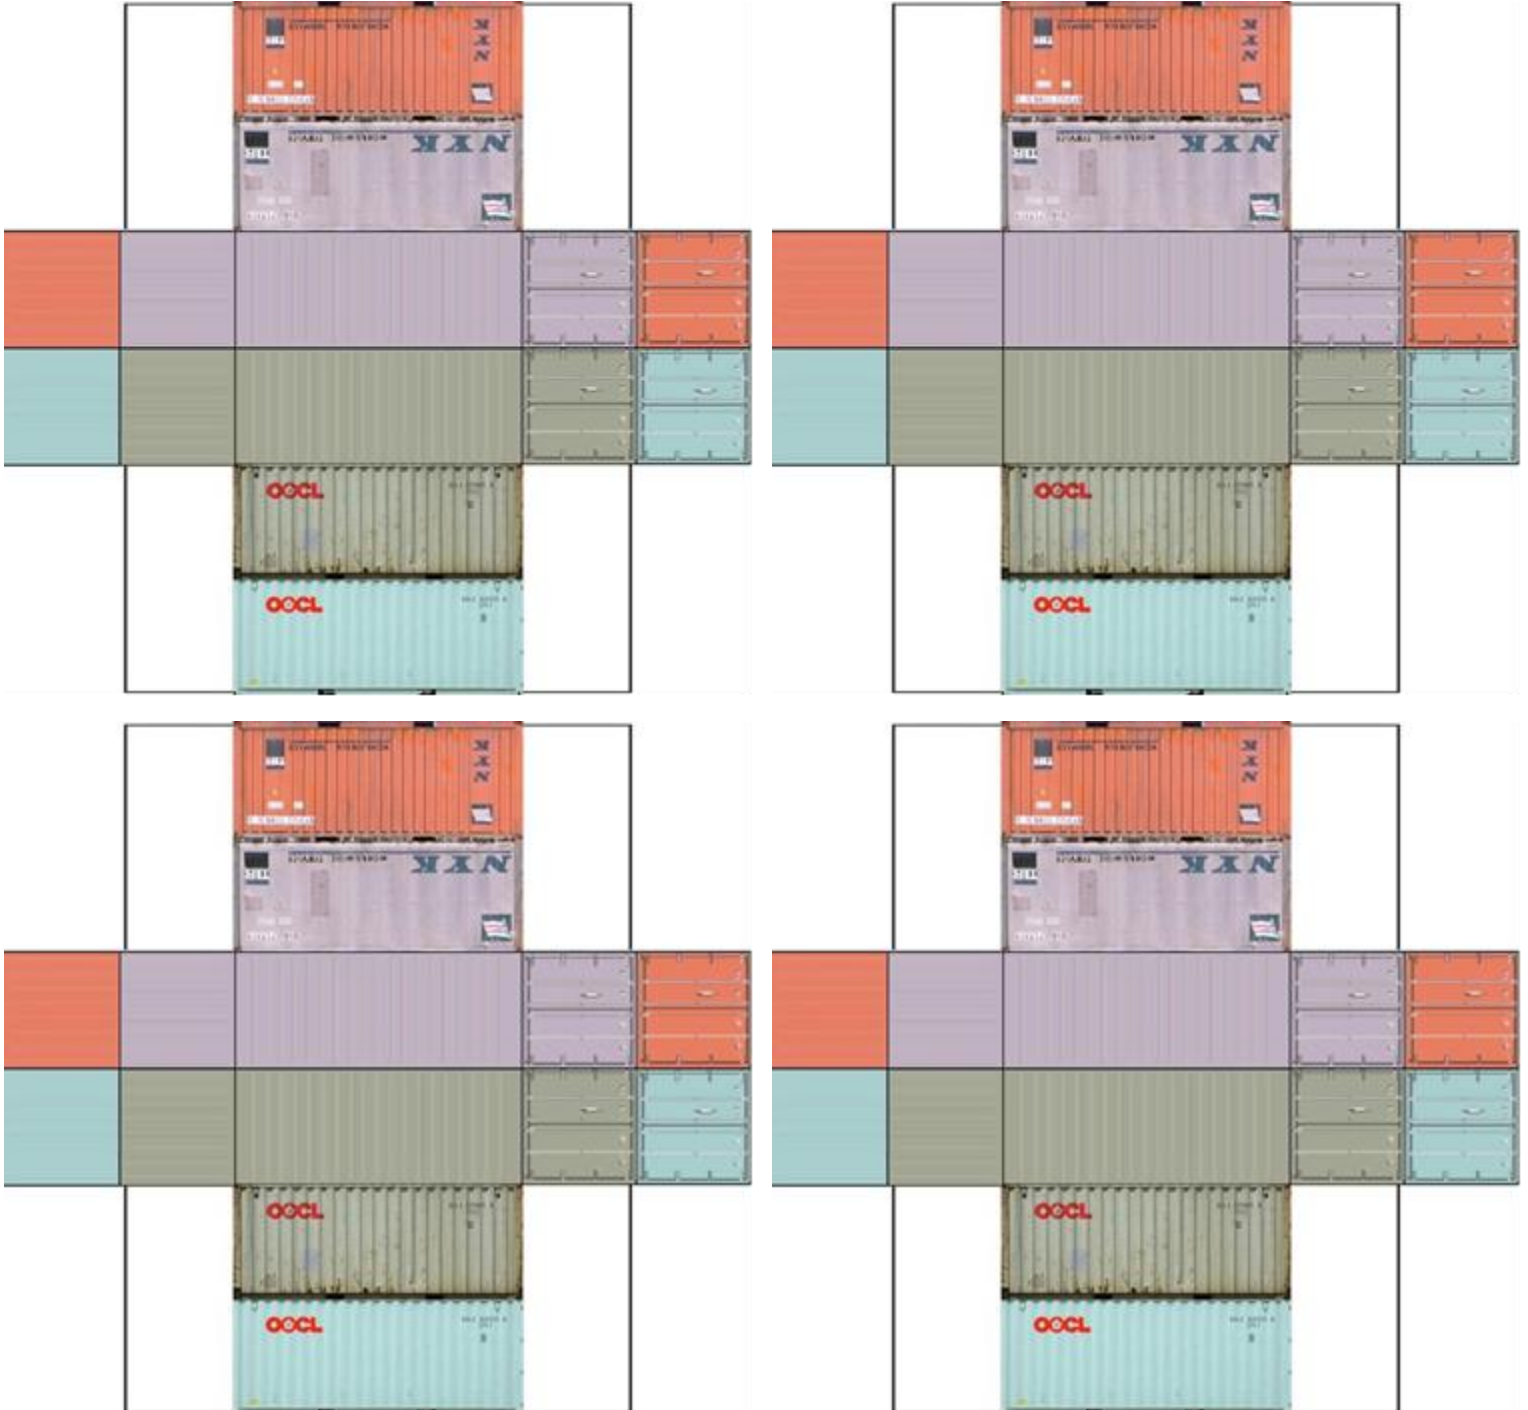

BUILD YOUR OWN (20ft STACK SHIPPING CONTAINERS 4 in 1)

Drawn By
www.krafttrains.com

Click to watch instructional video

For the best results print on 110lb printable card stock and set your printer on high quality printing & actual size.