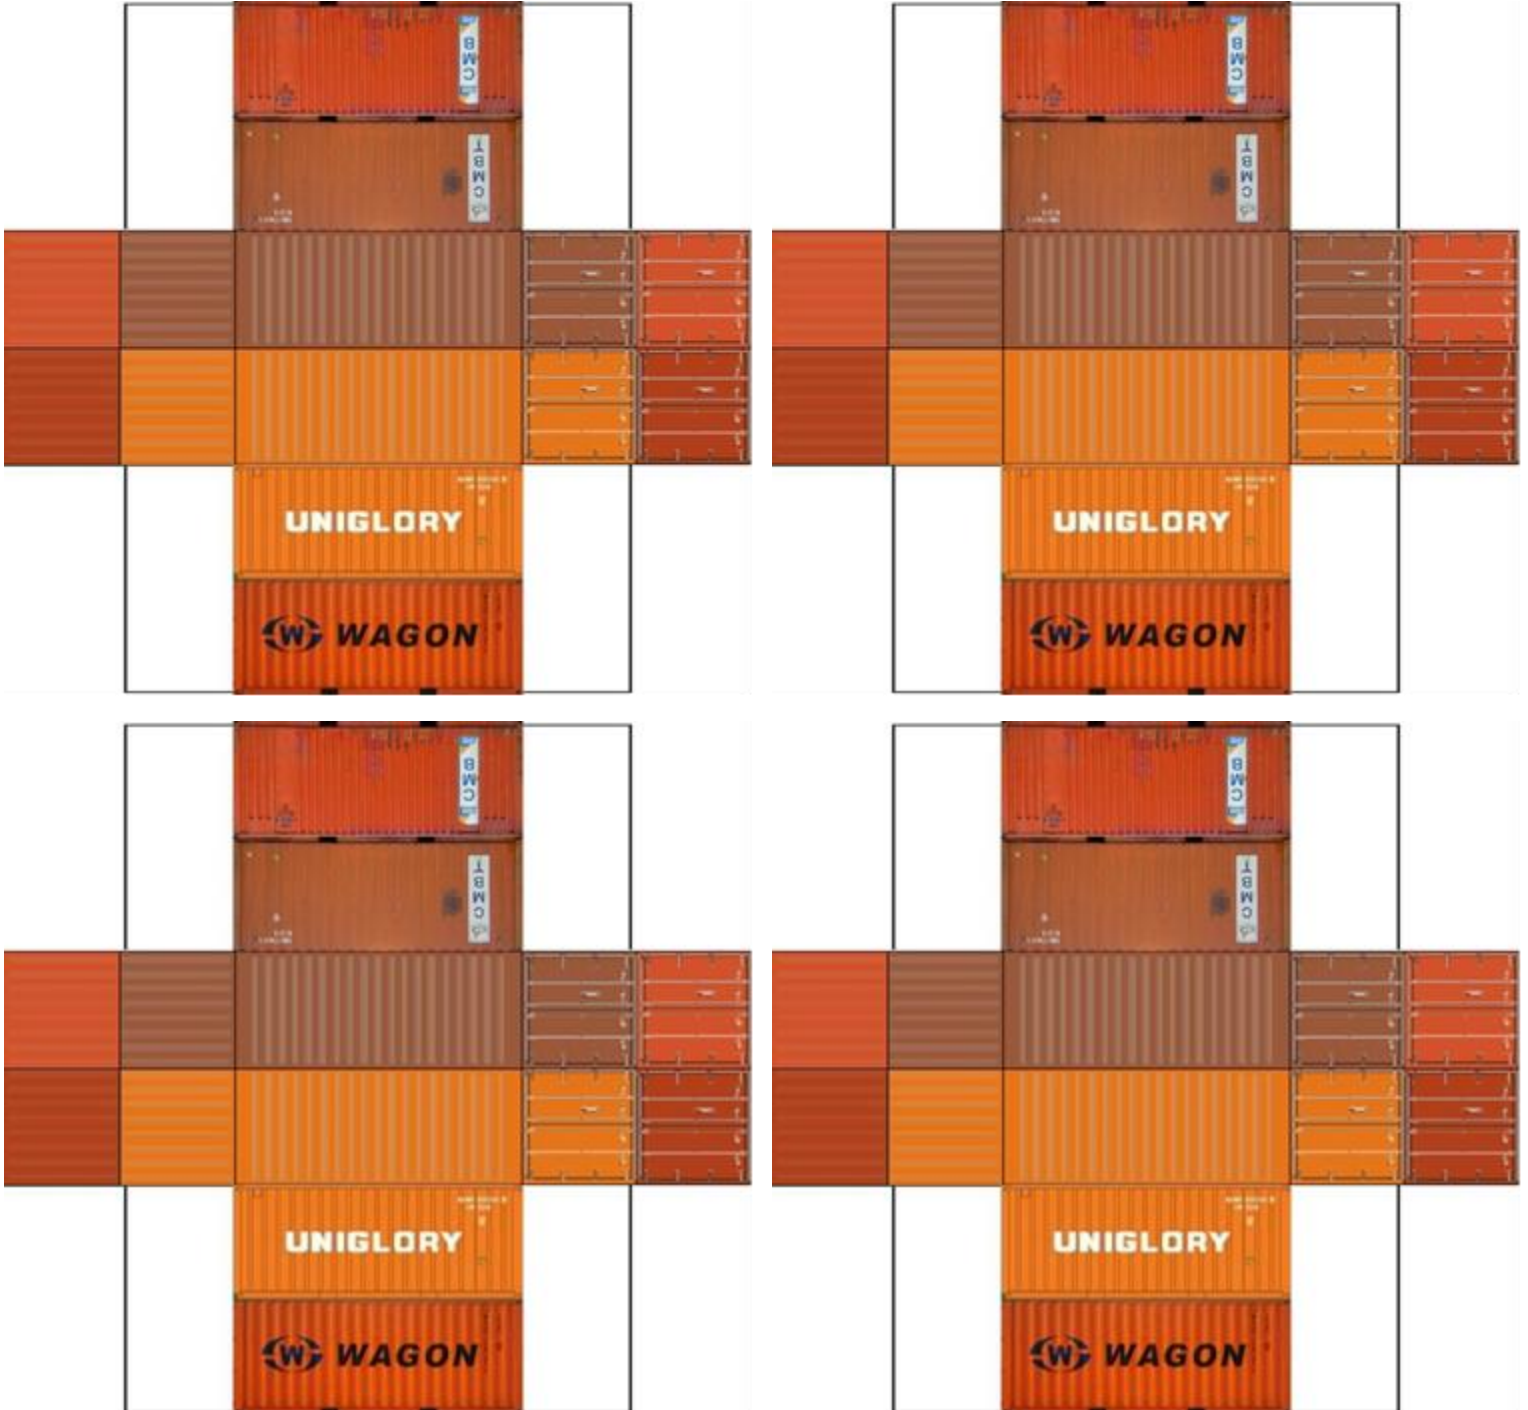

BUILD YOUR OWN (20ft STACK SHIPPING CONTAINERS 4 in 1)

Drawn By
www.krafttrains.com

Click to watch instructional video

For the best results print on 110lb printable card stock and set your printer on high quality printing & actual size.