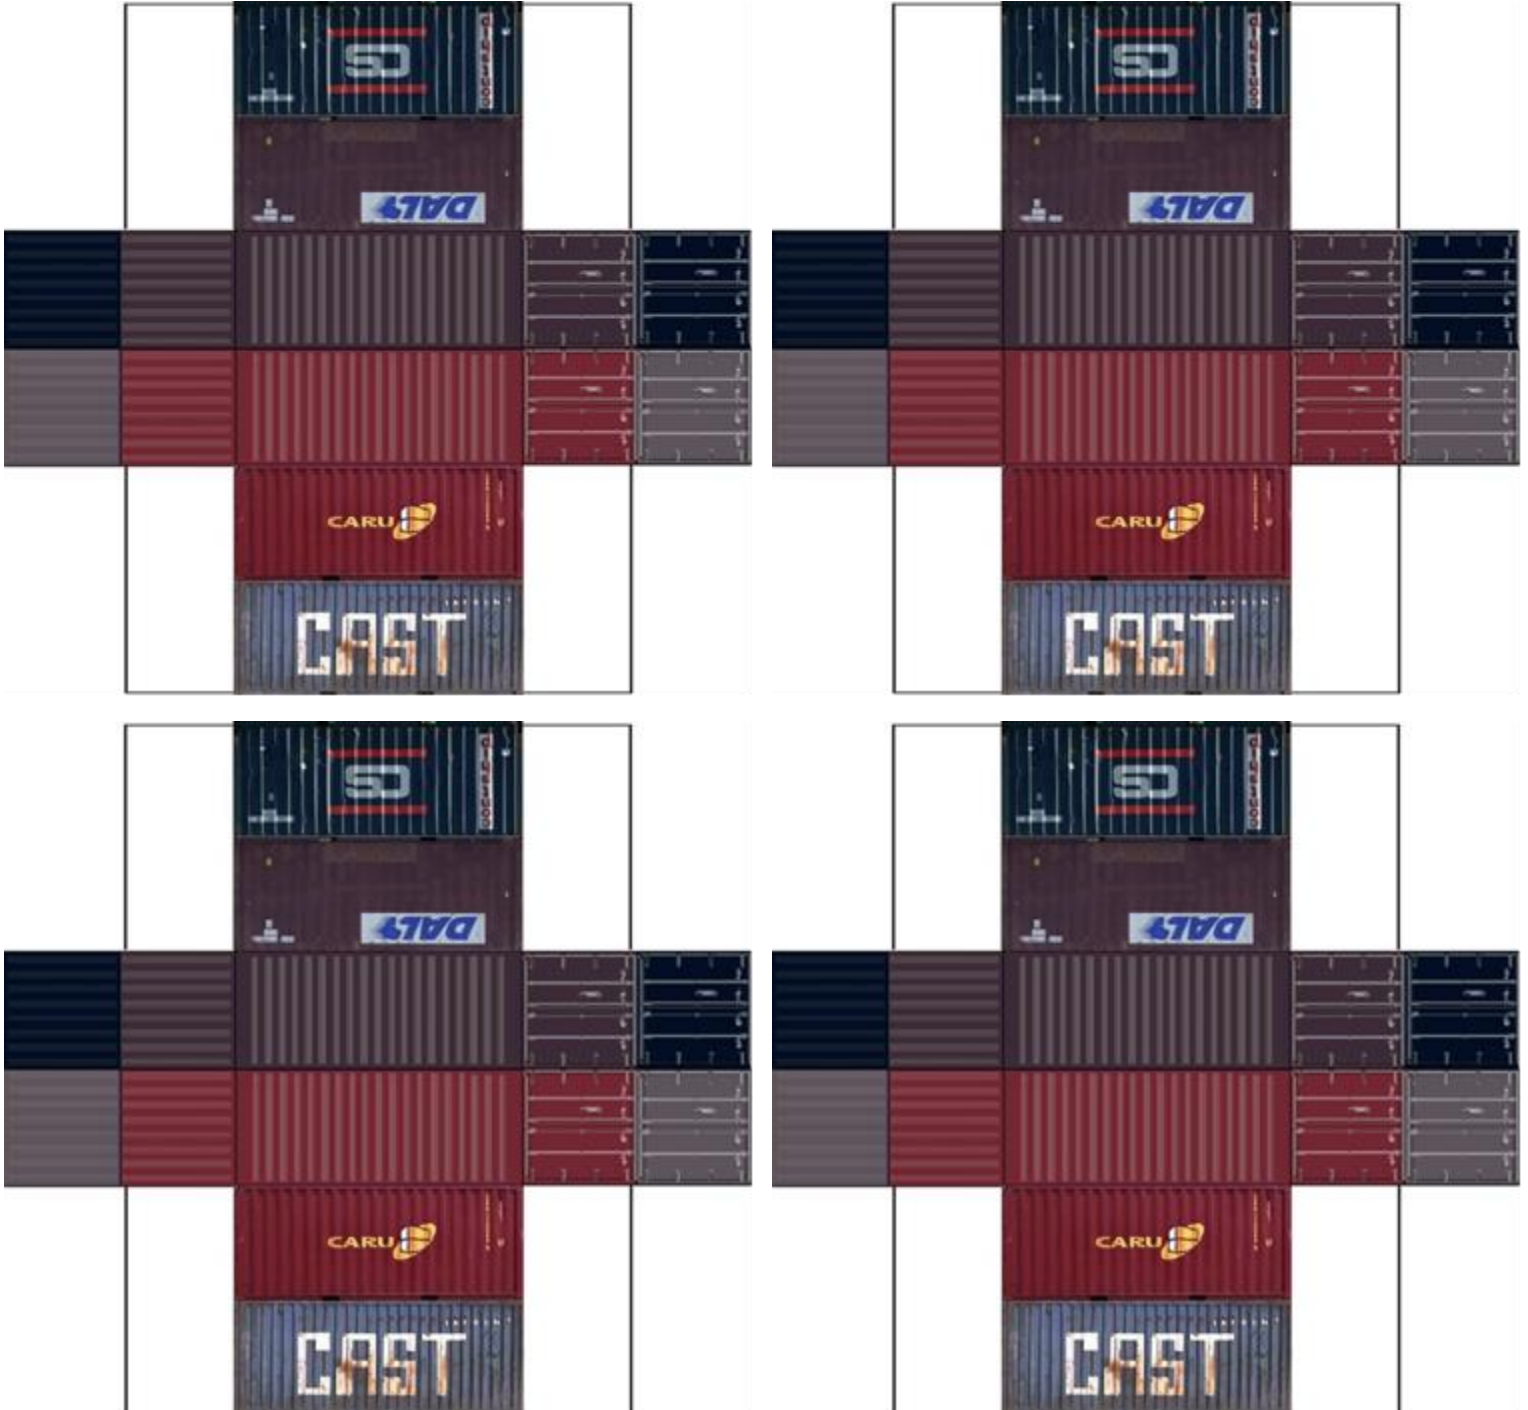

BUILD YOUR OWN ( 20ft STACK SHIPPING CONTAINERS 4 in 1 )

Drawn By  
www.krafttrains.com

Click to watch instructional video

For the best results print on 110lb printable card stock and set your printer on high quality printing & actual size.