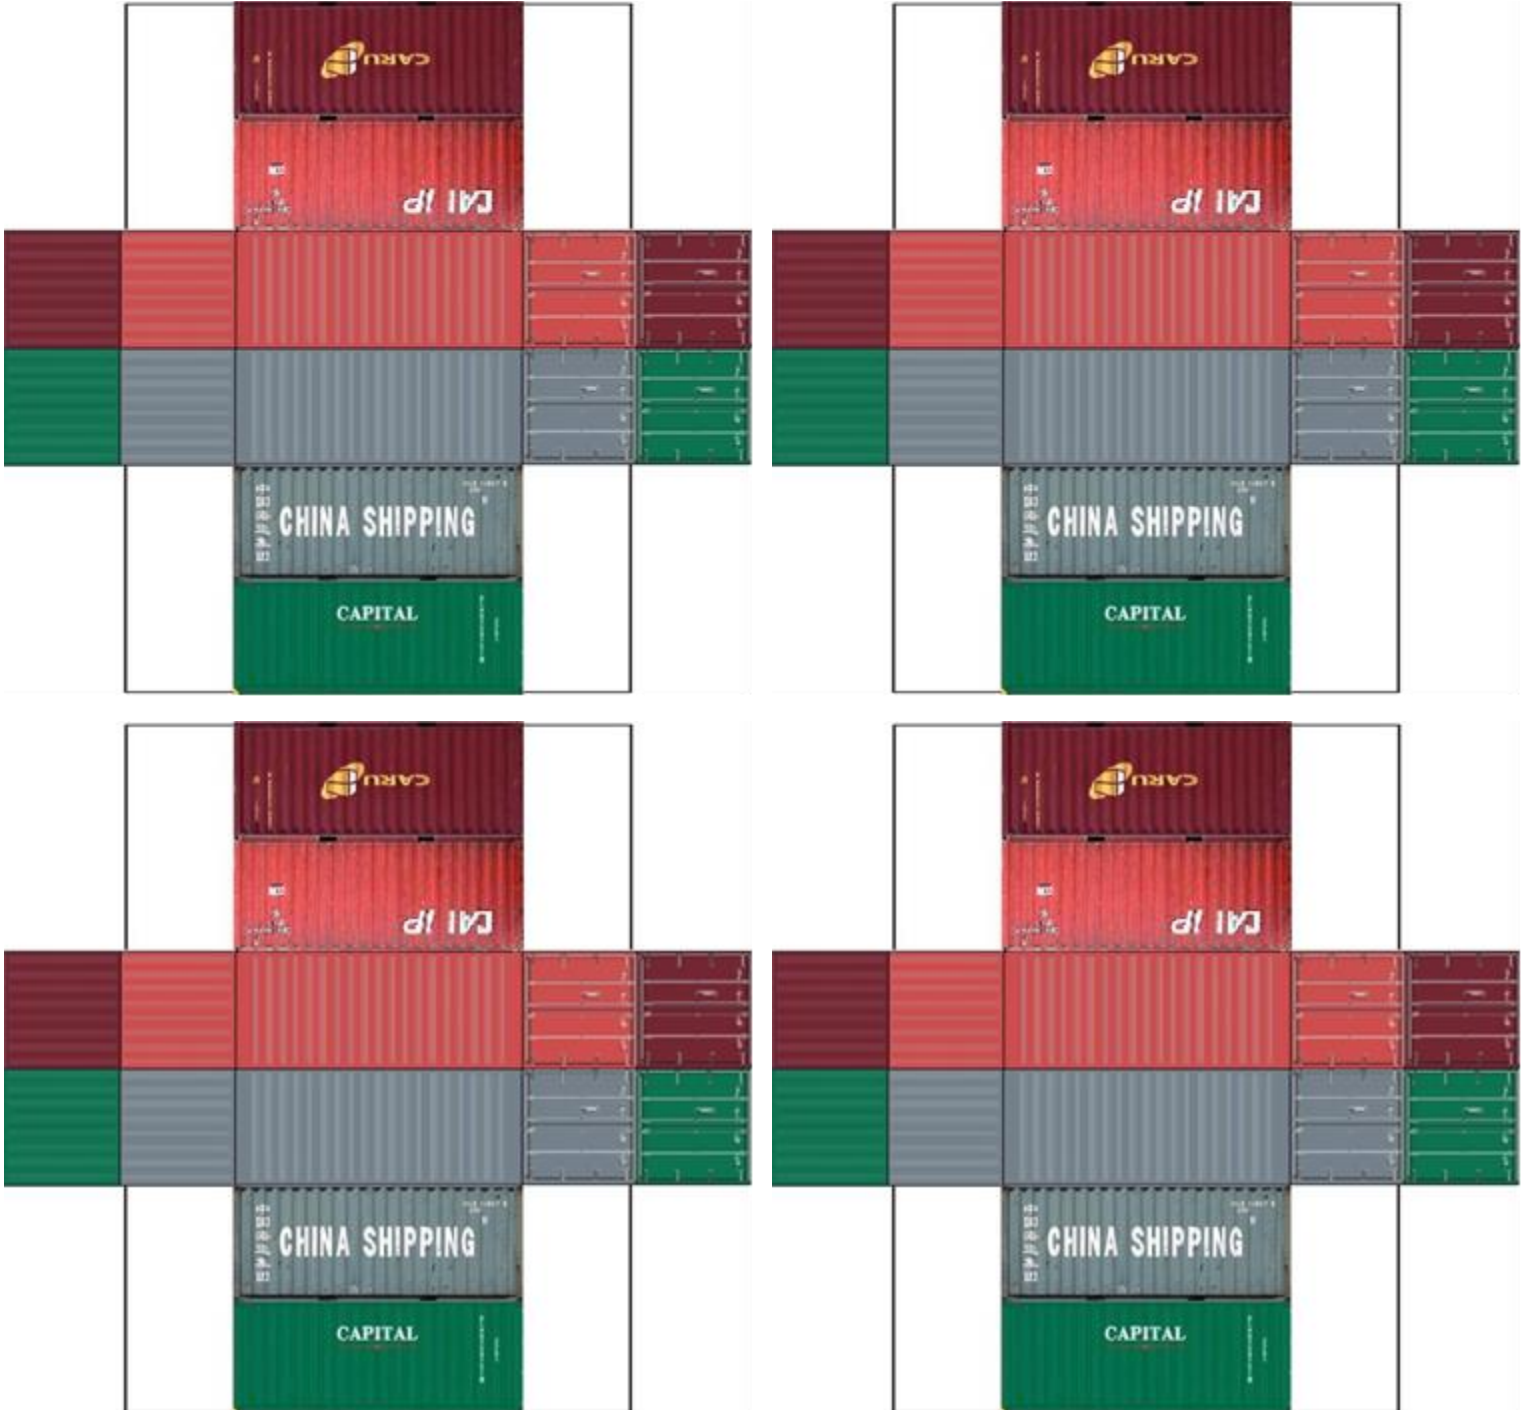

BUILD YOUR OWN (20ft STACK SHIPPING CONTAINERS 4 in 1)

Drawn By
www.krafttrains.com

Click to watch instructional video

For the best results print on 110lb printable card stock and set your printer on high quality printing & actual size.