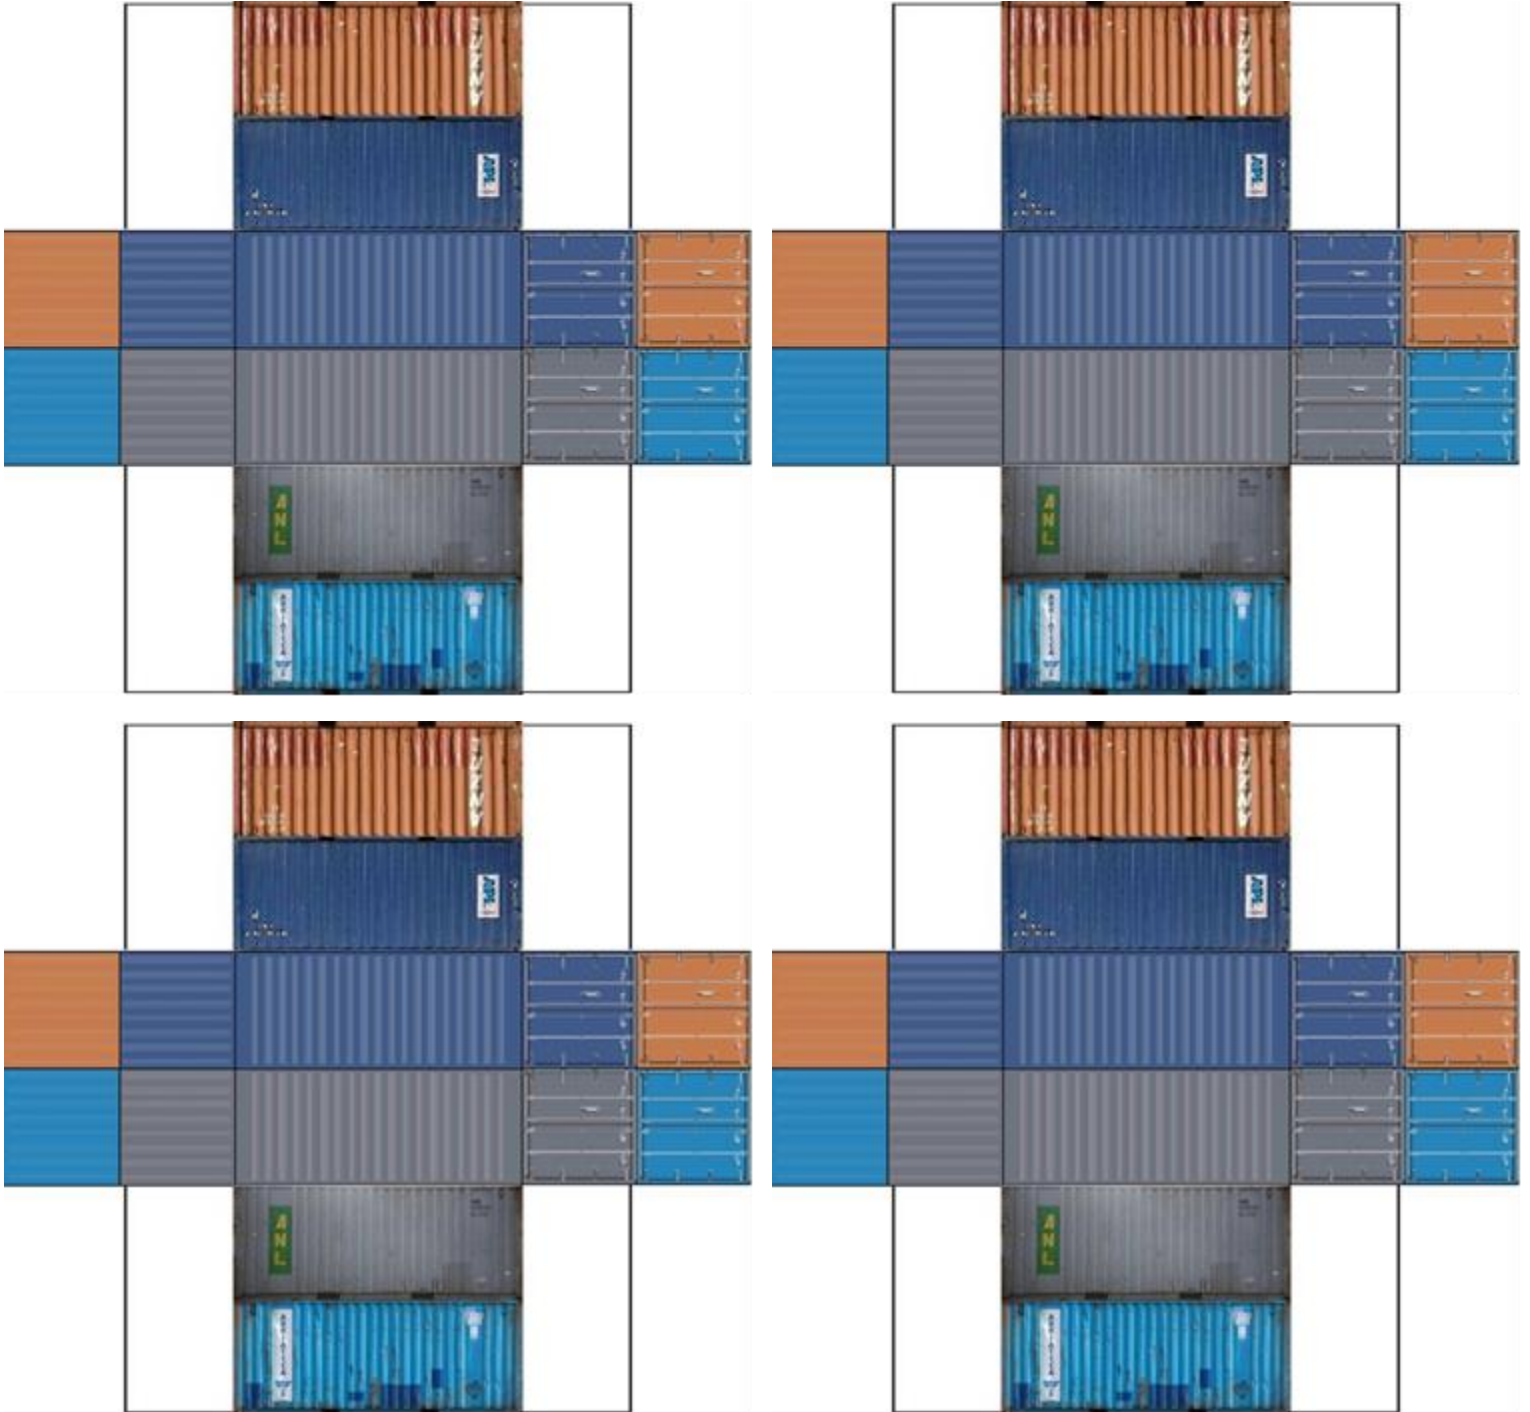

BUILD YOUR OWN ( 20ft STACK SHIPPING CONTAINERS 4 in 1 )

Drawn By  
www.krafttrains.com

Click to watch instructional video

For the best results print on 110lb printable card stock and set your printer on high quality printing & actual size.