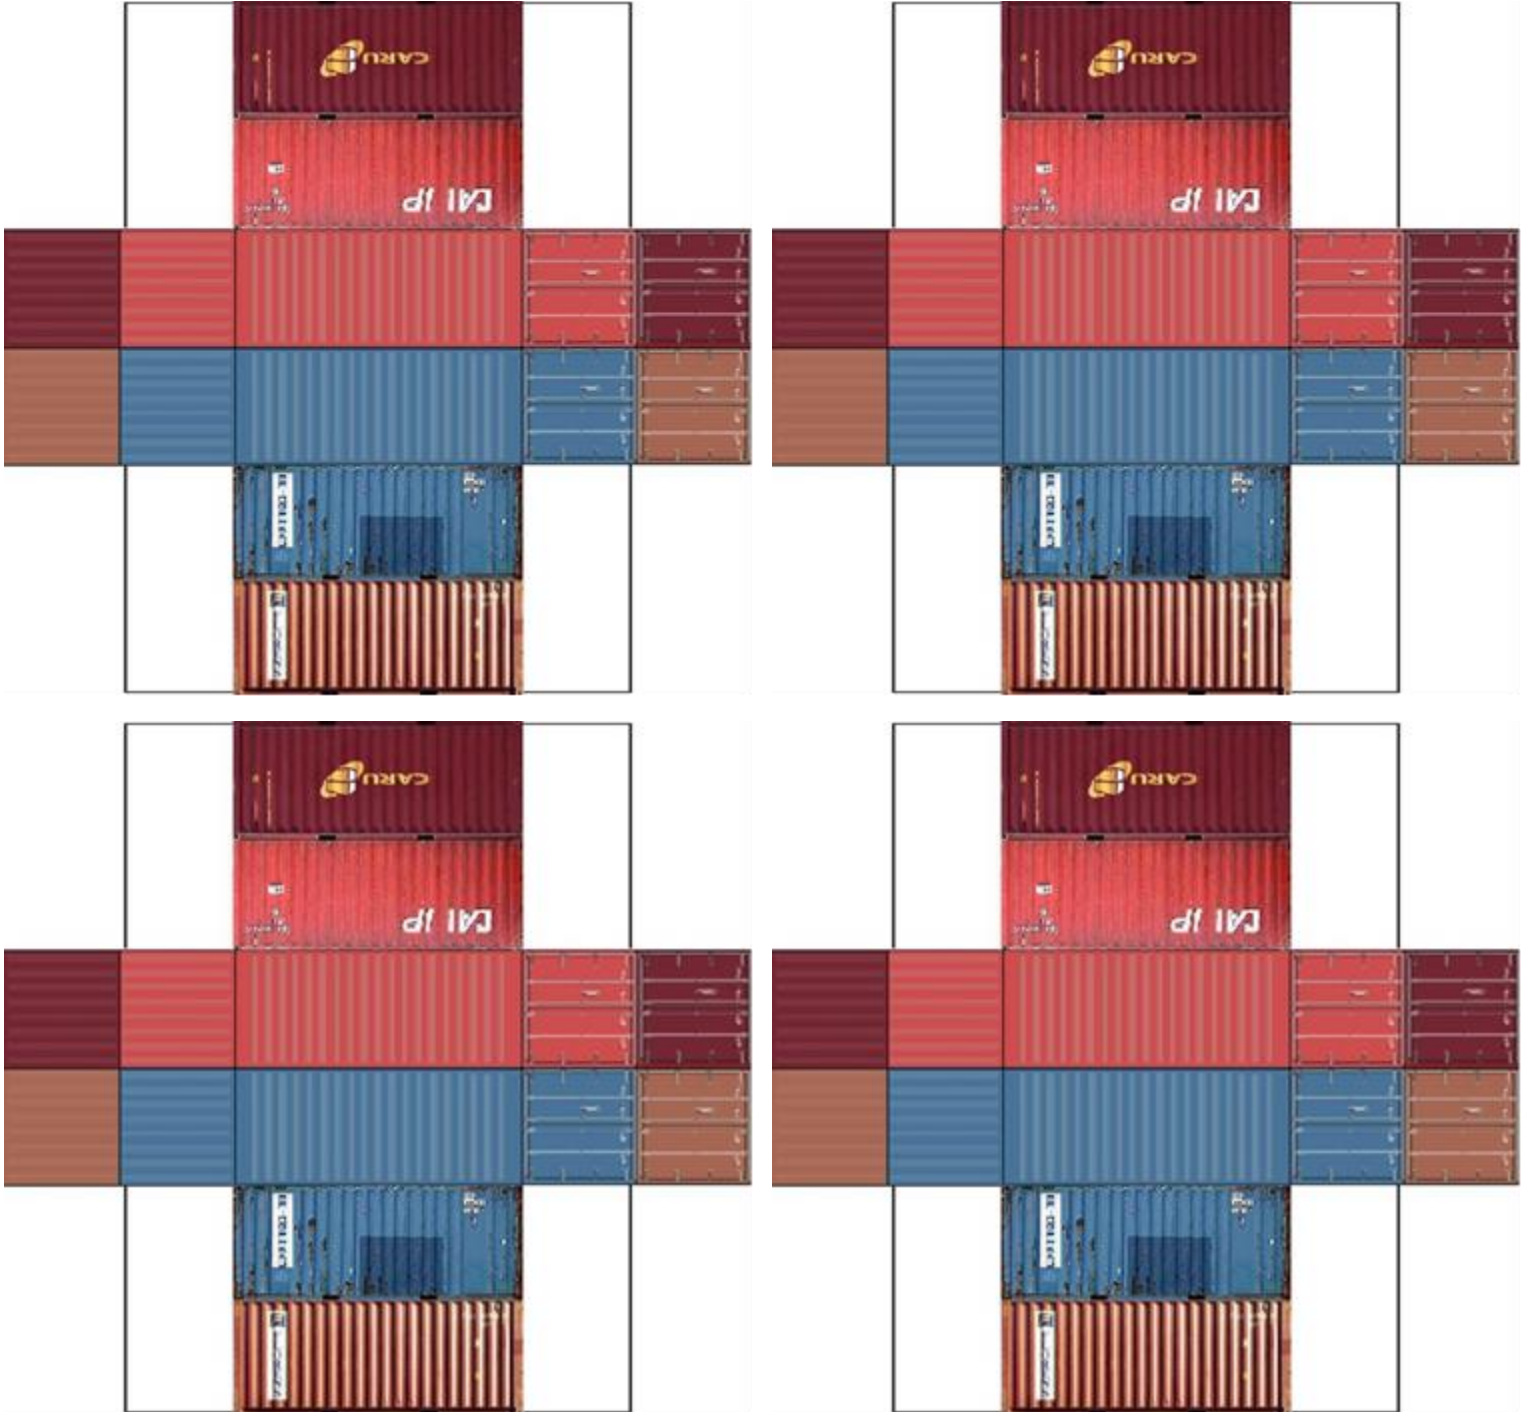

BUILD YOUR OWN ( 20ft STACK SHIPPING CONTAINERS 4 in 1 )

Drawn By  
www.krafttrains.com

Click to watch instructional video

For the best results print on 110lb printable card stock and set your printer on high quality printing & actual size.