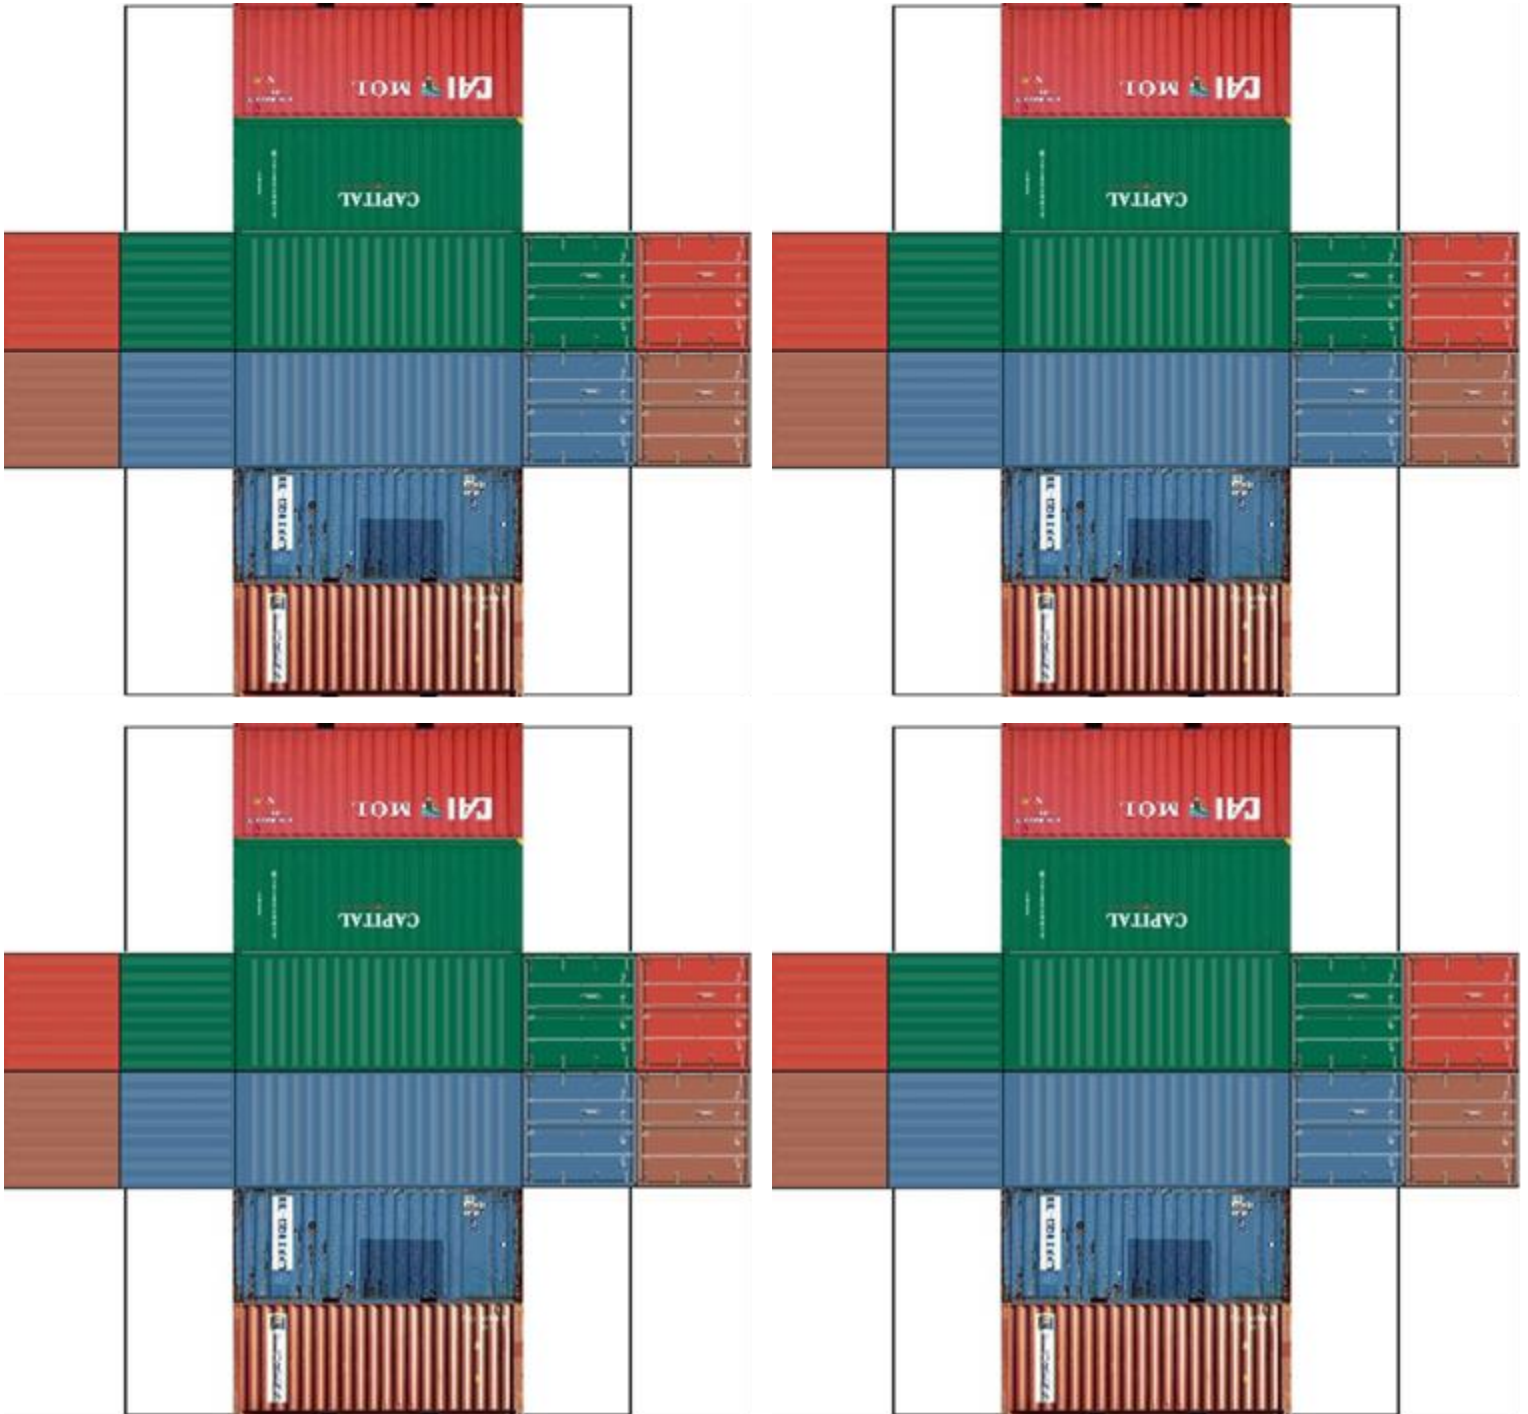

BUILD YOUR OWN ( 20ft STACK SHIPPING CONTAINERS 4 in 1 )

Drawn By  
www.krafttrains.com

Click to watch instructional video

For the best results print on 110lb printable card stock and set your printer on high quality printing & actual size.