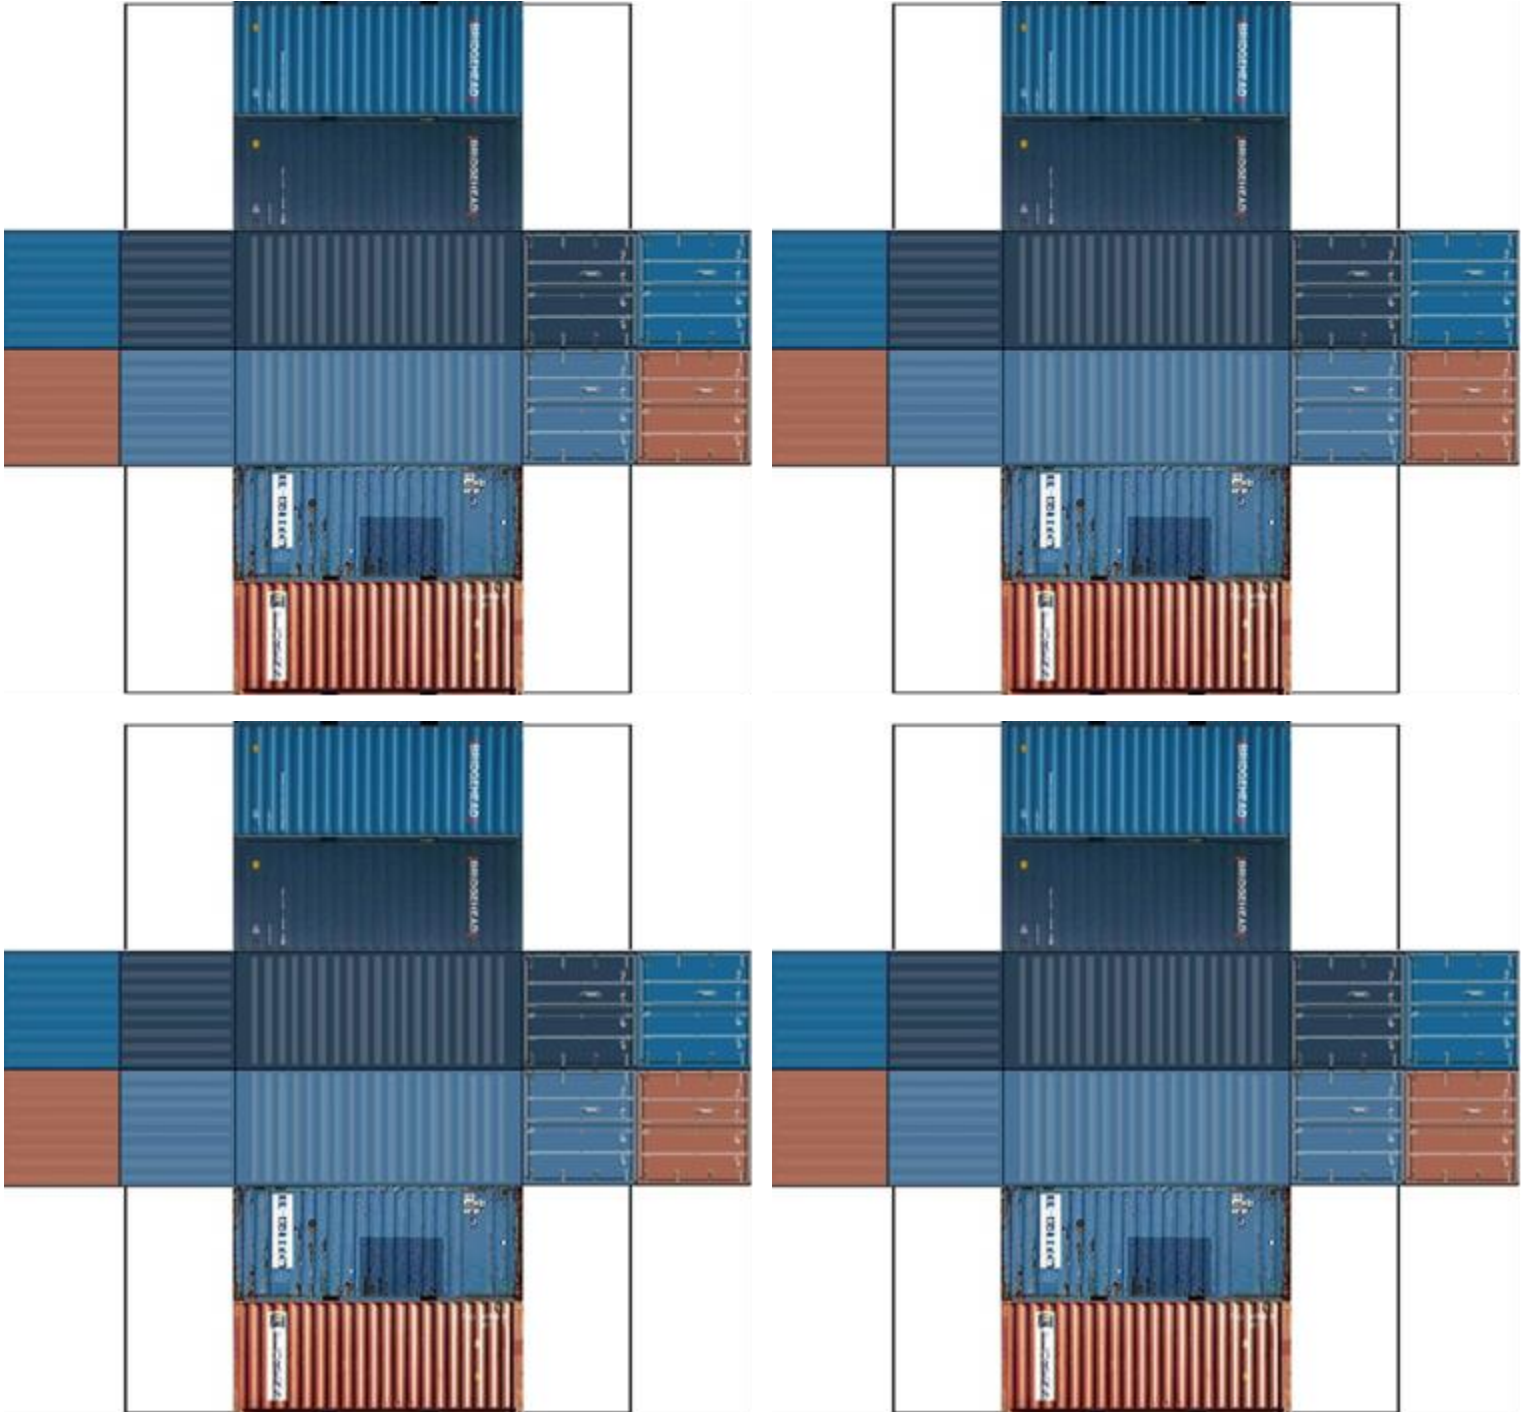

**BUILD YOUR OWN ( 20ft STACK SHIPPING CONTAINERS 4 in 1 )**

Drawn By  
[www.krafttrains.com](http://www.krafttrains.com)

Click to watch instructional video

**For the best results print on 110lb printable card stock and set your printer on high quality printing & actual size.**