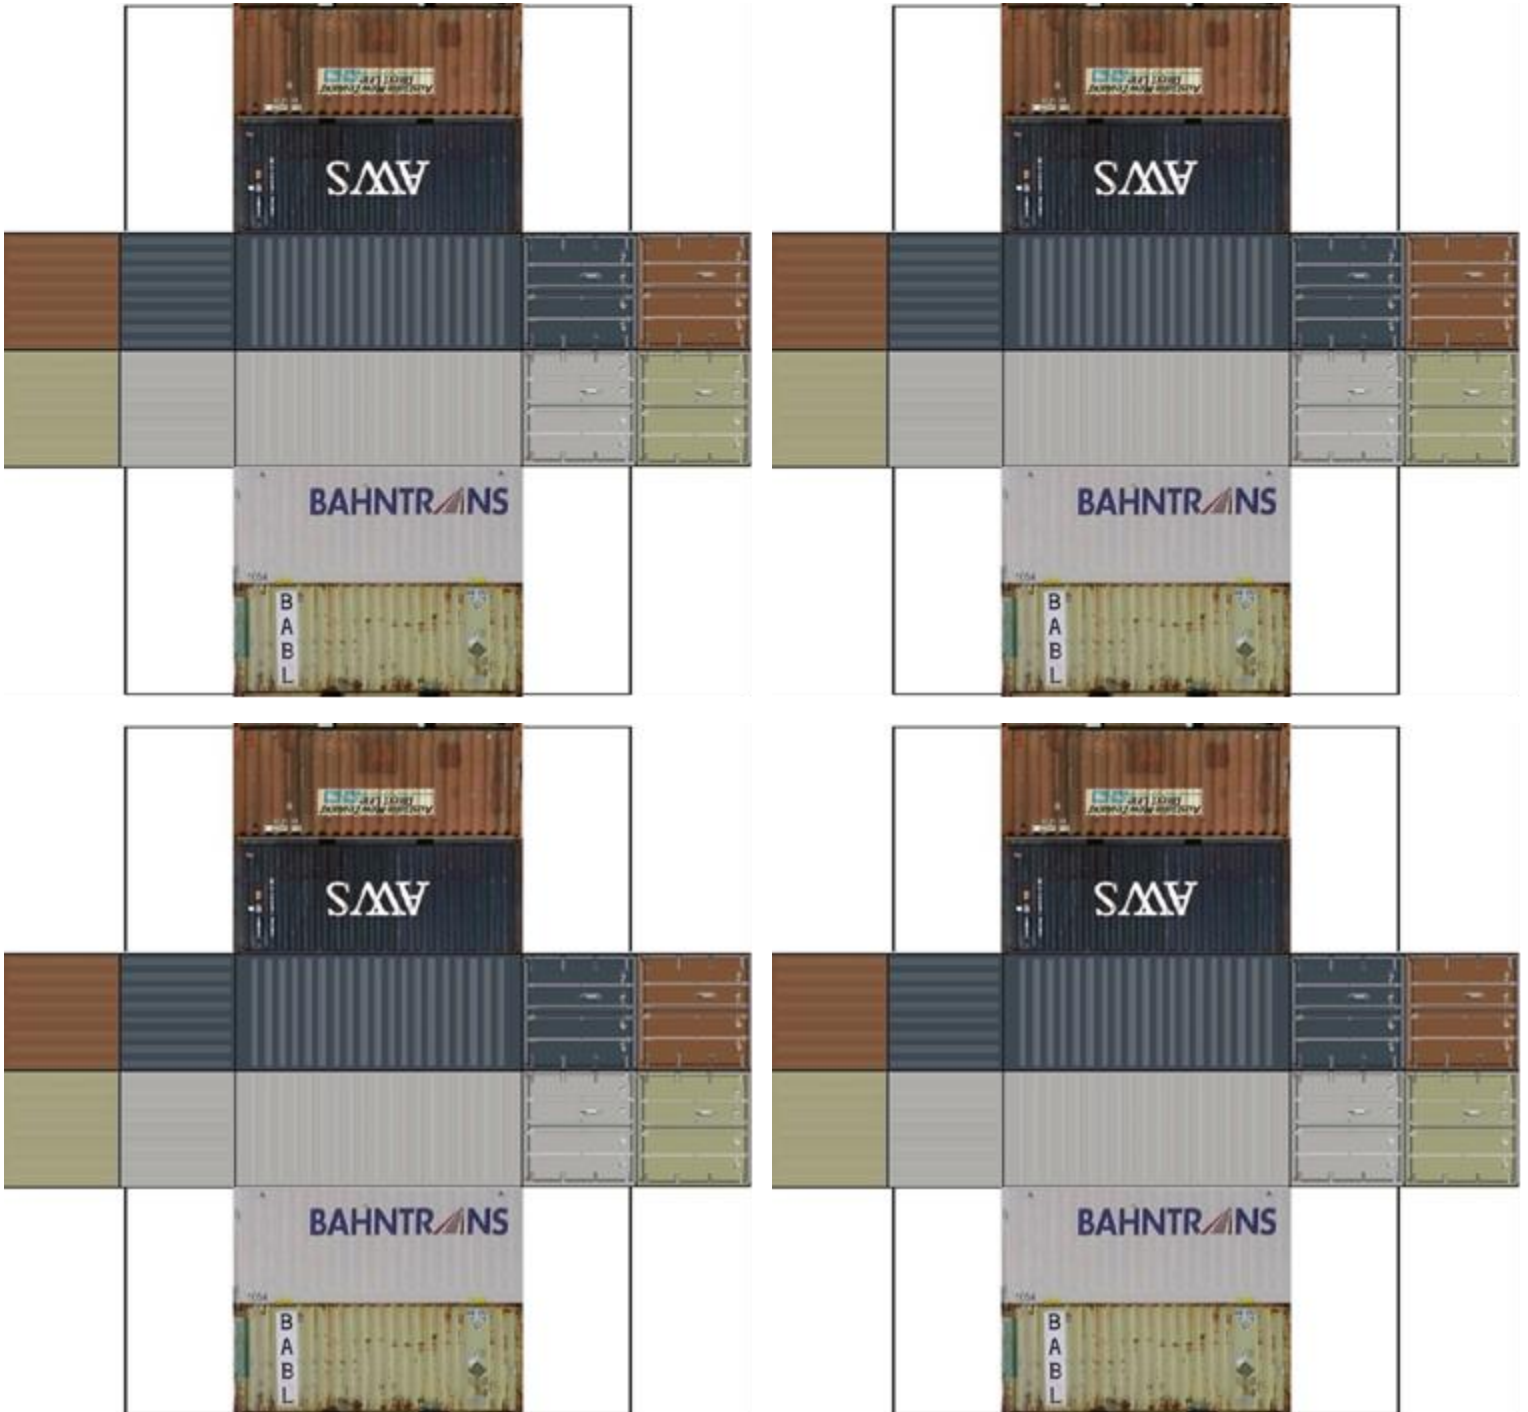

BUILD YOUR OWN ( 20ft STACK SHIPPING CONTAINERS 4 in 1 )

Drawn By  
www.krafttrains.com

Click to watch instructional video

For the best results print on 110lb printable card stock and set your printer on high quality printing & actual size.