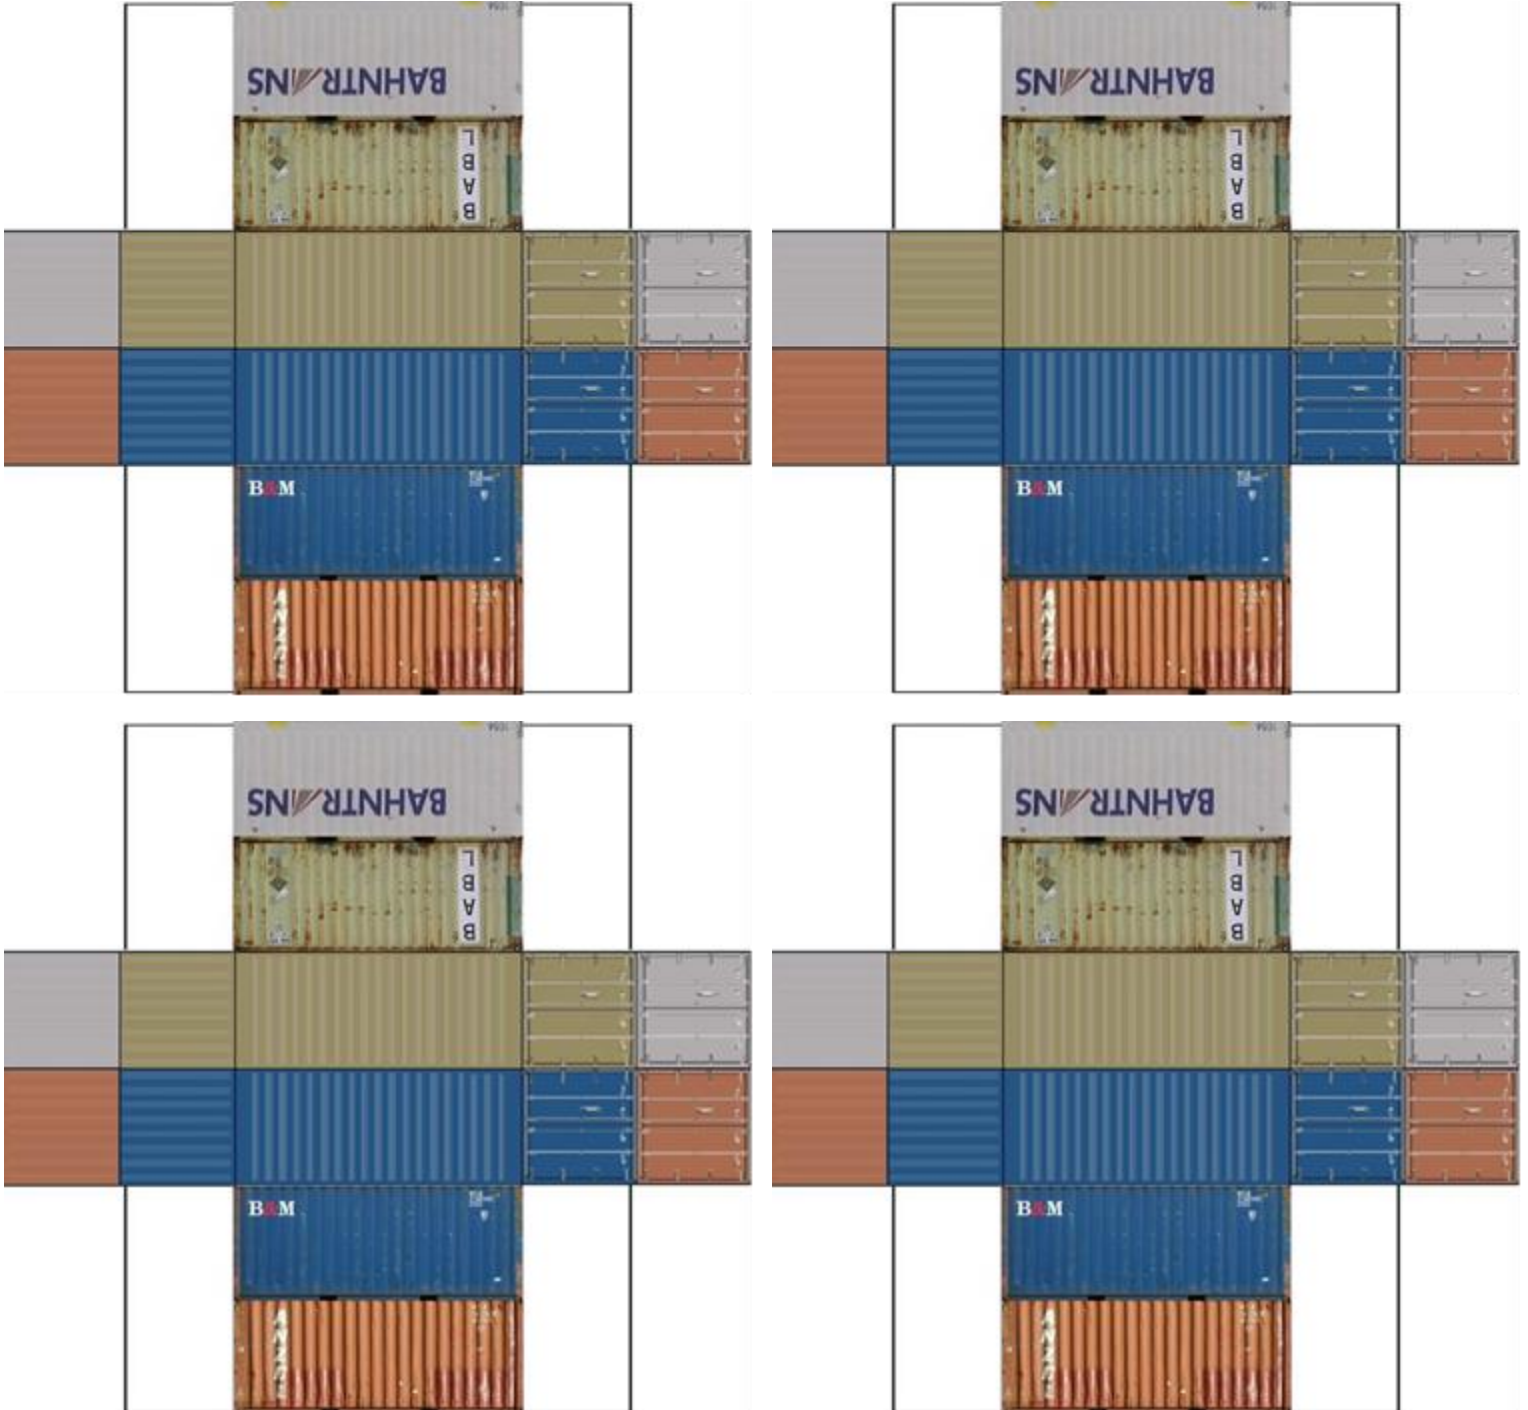

BUILD YOUR OWN ( 20ft STACK SHIPPING CONTAINERS 4 in 1 )

Drawn By  
www.krafttrains.com

Click to watch instructional video

For the best results print on 110lb printable card stock and set your printer on high quality printing & actual size.