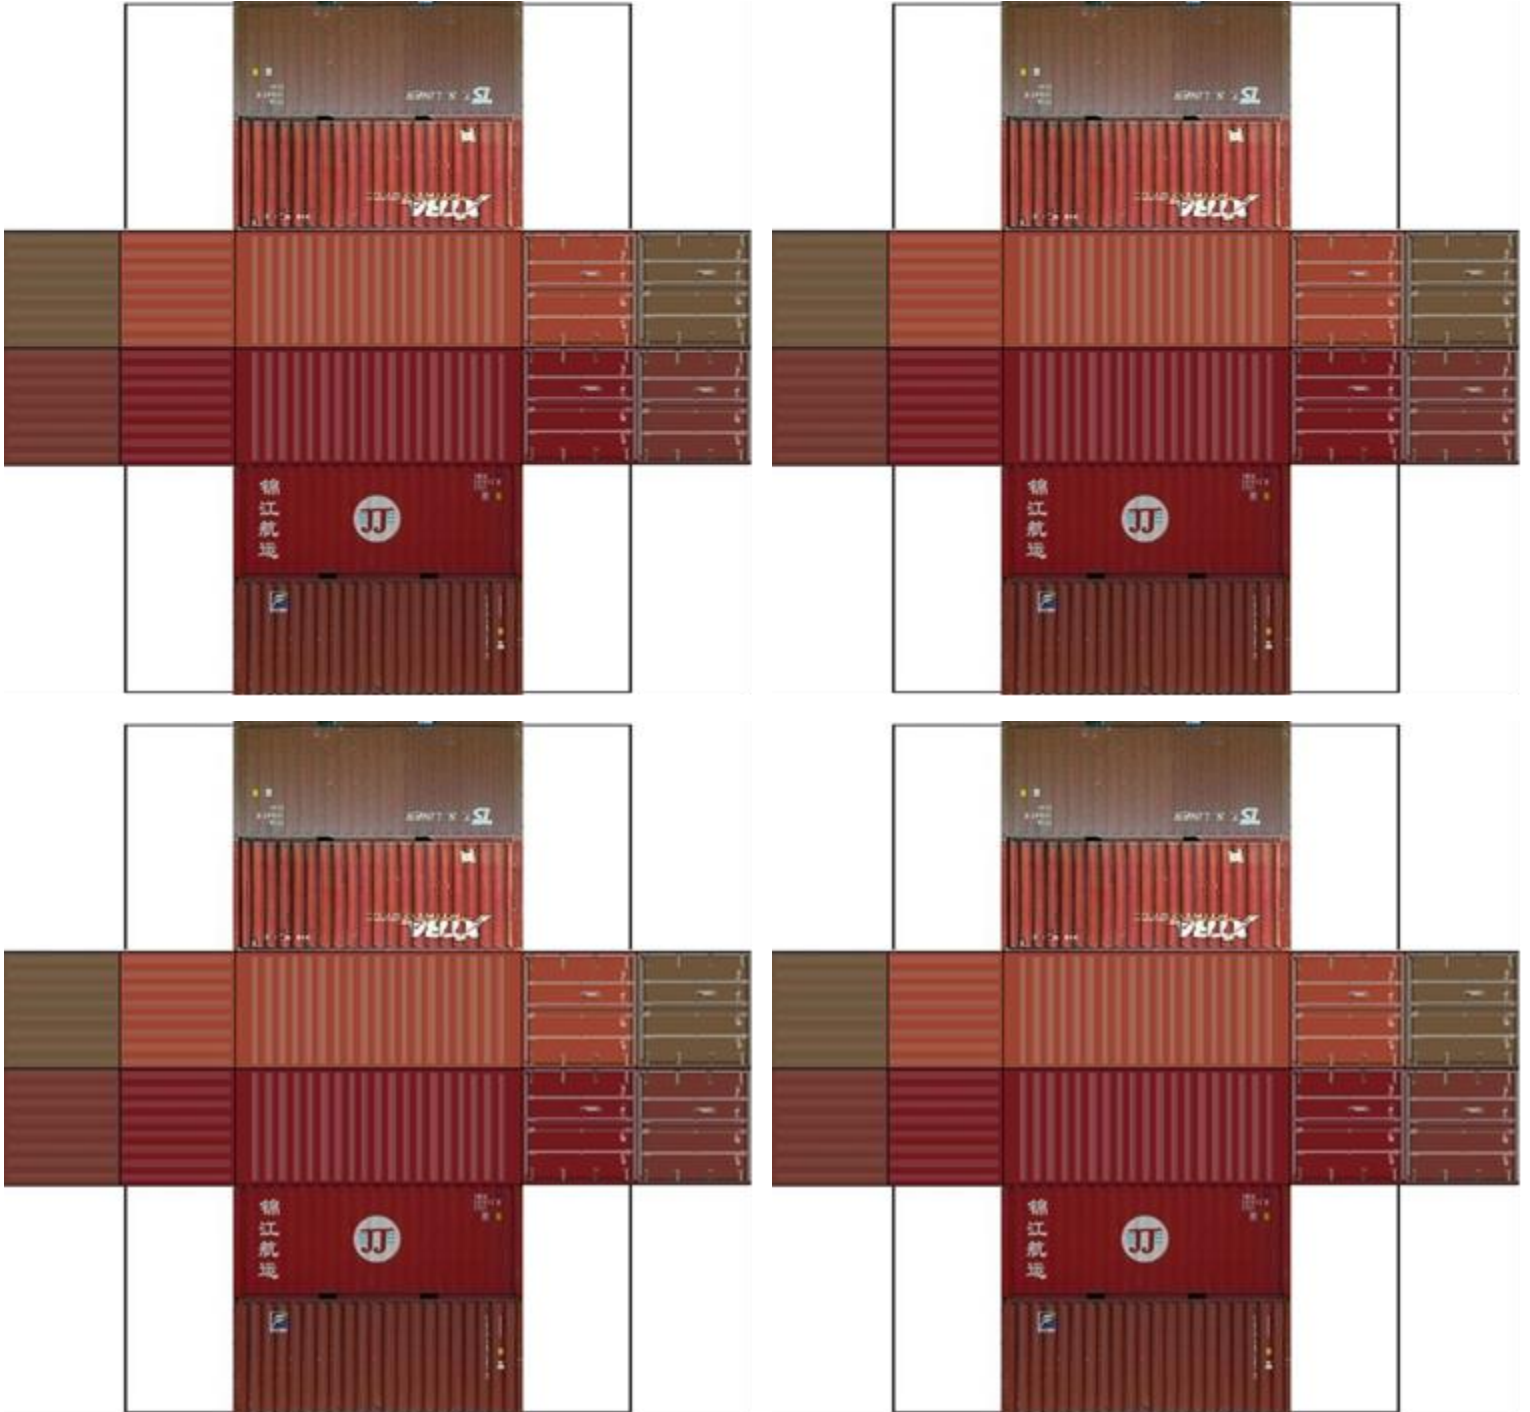

BUILD YOUR OWN (20ft STACK SHIPPING CONTAINERS 4 in 1)

Drawn By
www.krafttrains.com

YouTube

Click to watch instructional video

For the best results print on 110lb printable card stock and set your printer on high quality printing & actual size.