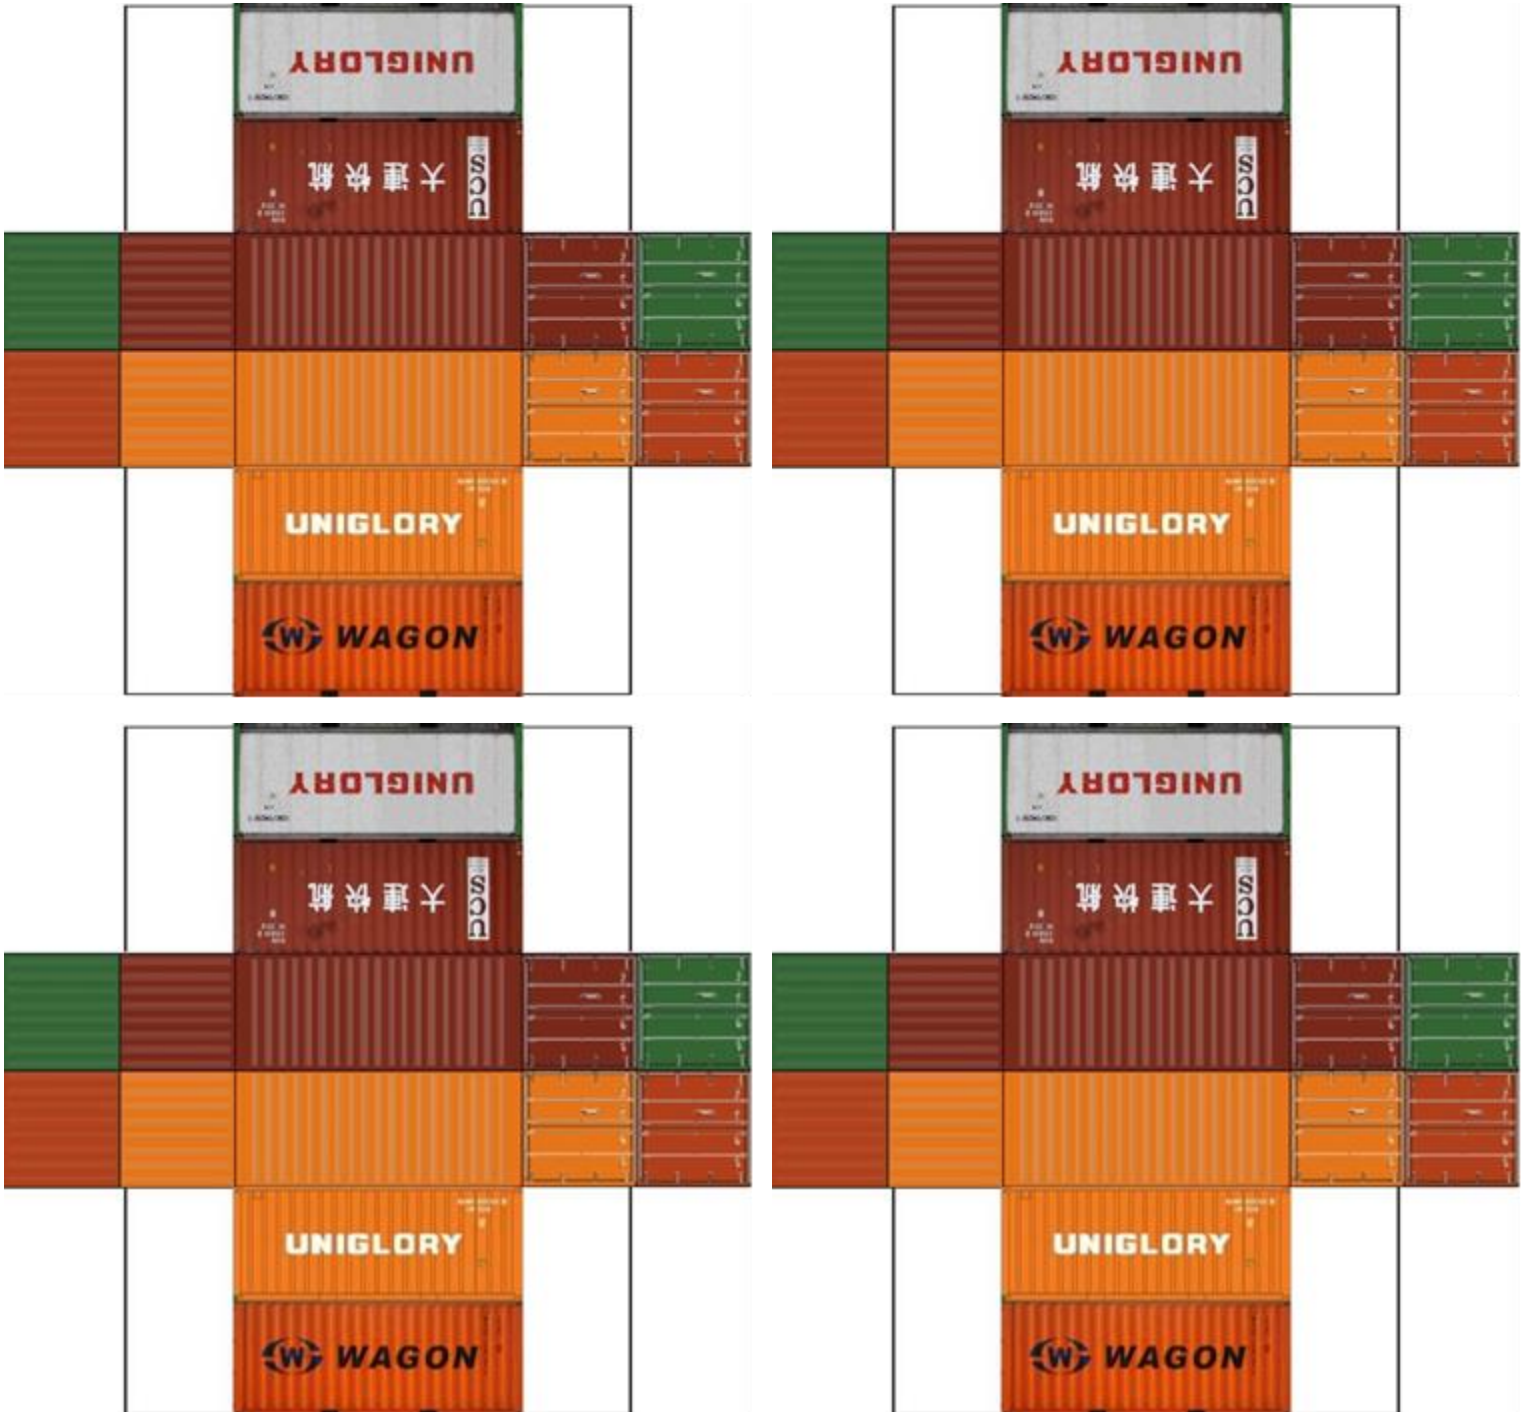

BUILD YOUR OWN (20ft STACK SHIPPING CONTAINERS 4 in 1)

Drawn By
www.krafttrains.com

Click to watch instructional video

For the best results print on 110lb printable card stock and set your printer on high quality printing & actual size.