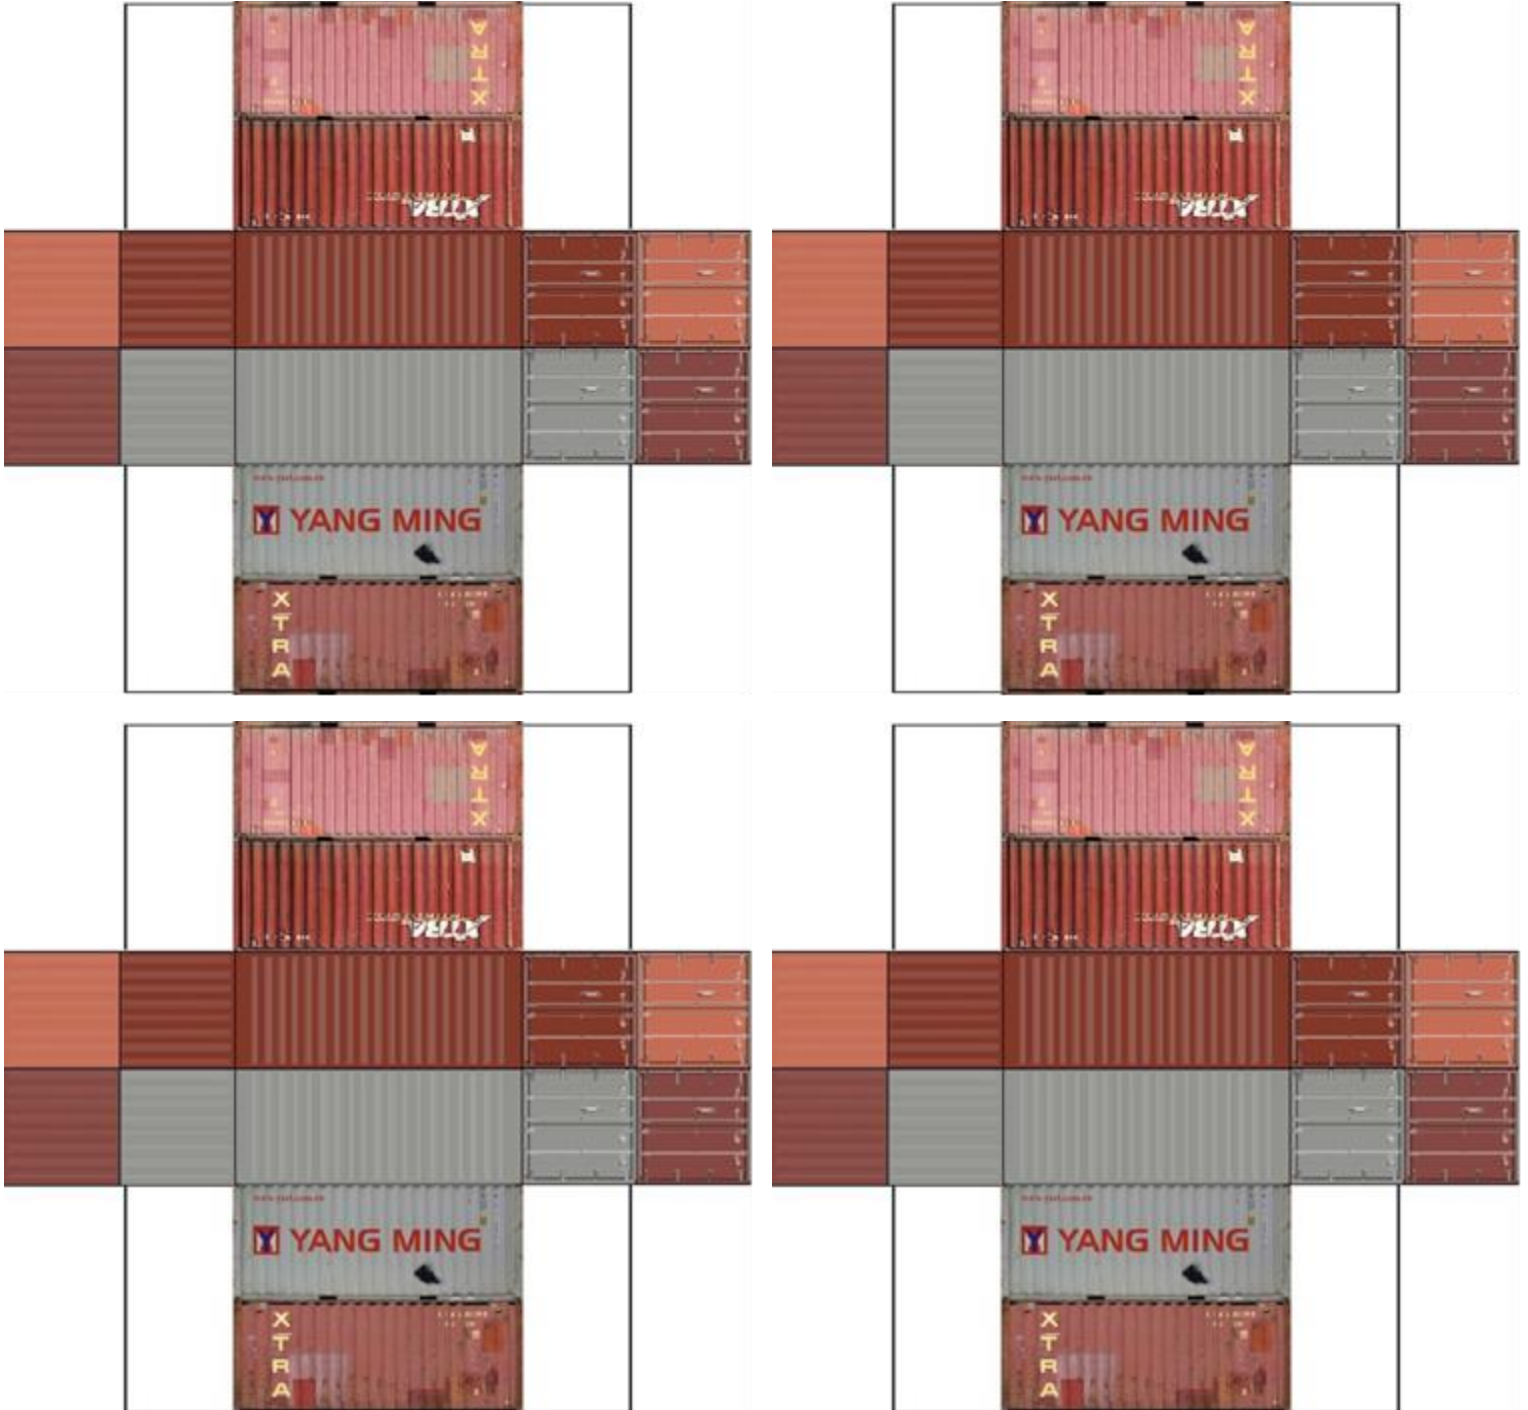

BUILD YOUR OWN ( 20ft STACK SHIPPING CONTAINERS 4 in 1 )

Drawn By  
www.krafttrains.com

Click to watch instructional video

For the best results print on 110lb printable card stock and set your printer on high quality printing & actual size.