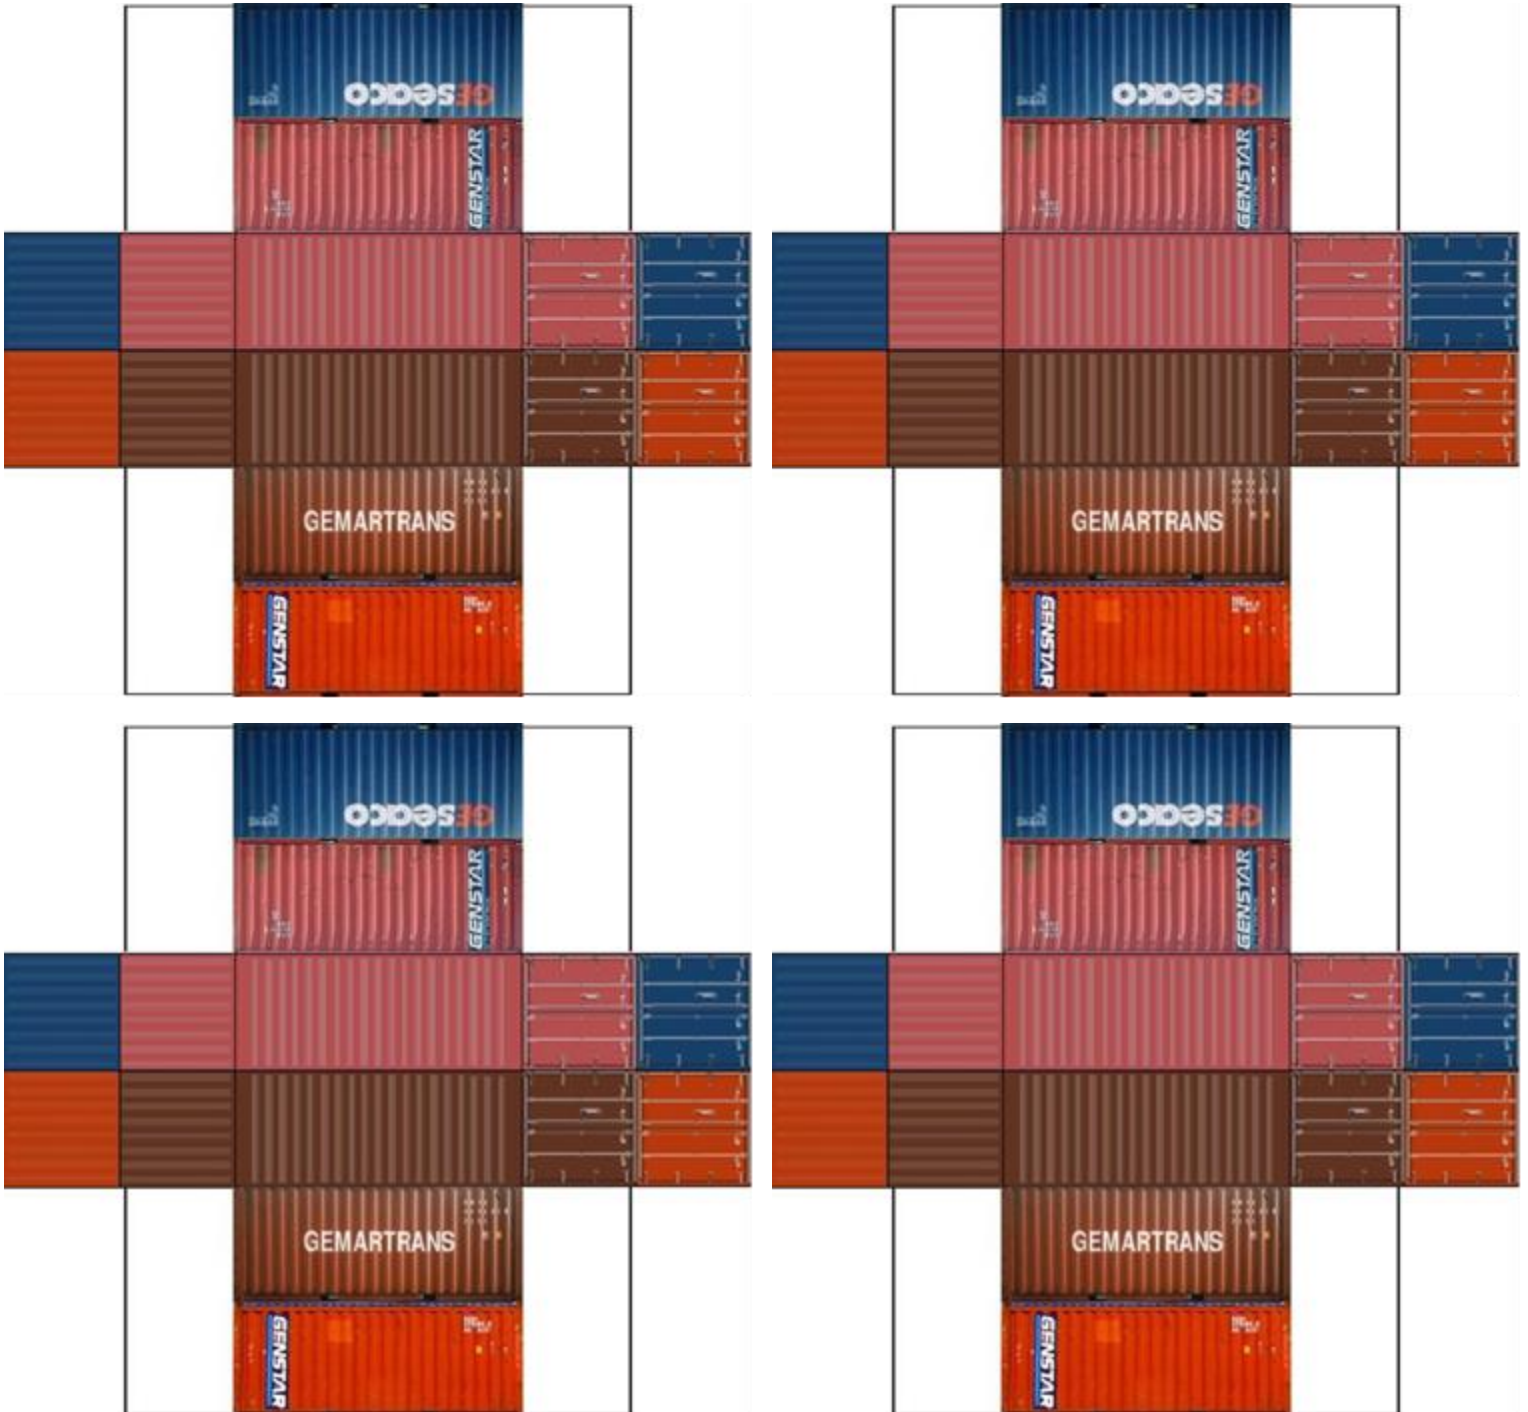

BUILD YOUR OWN (20ft STACK SHIPPING CONTAINERS 4 in 1)

Drawn By
www.krafttrains.com

Click to watch instructional video

For the best results print on 110lb printable card stock and set your printer on high quality printing & actual size.