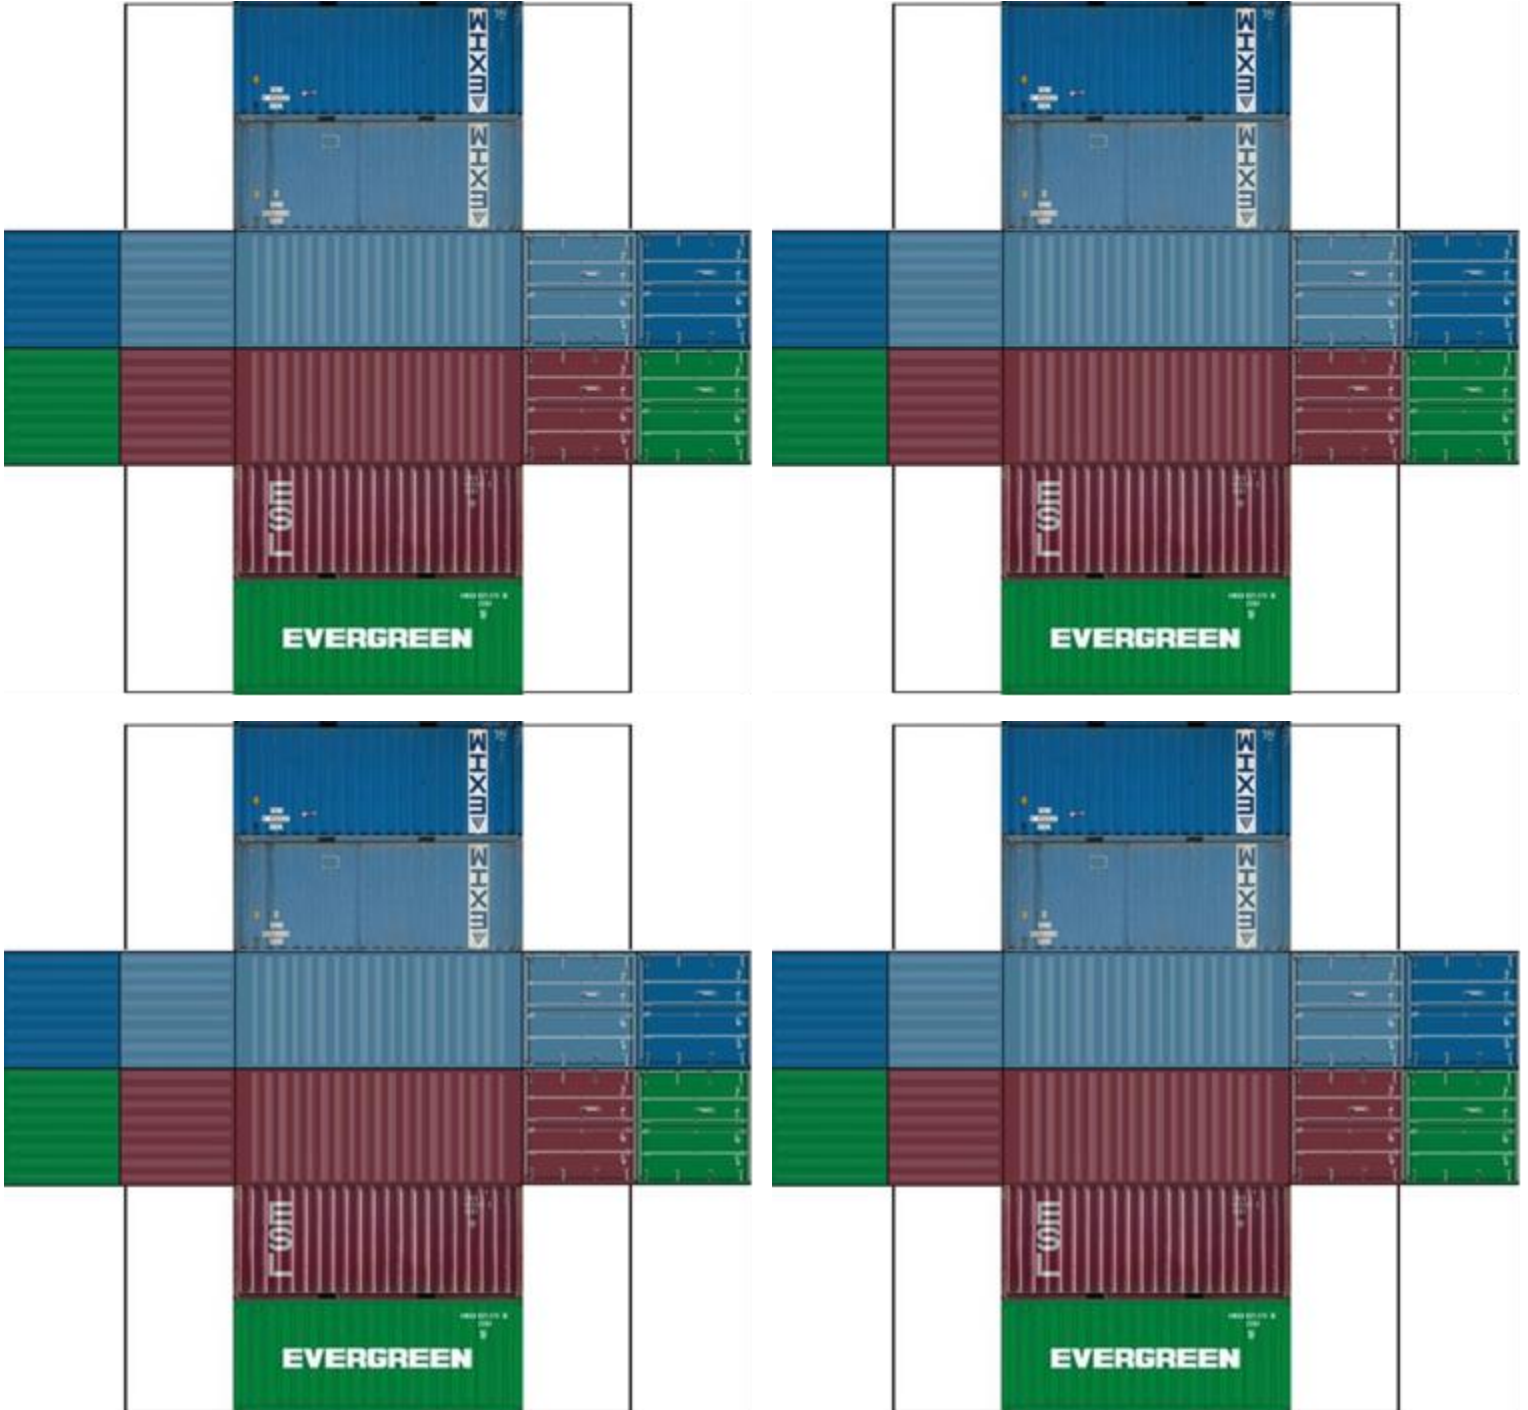

BUILD YOUR OWN (20ft STACK SHIPPING CONTAINERS 4 in 1)

Drawn By
www.krafttrains.com

Click to watch instructional video

For the best results print on 110lb printable card stock and set your printer on high quality printing & actual size.