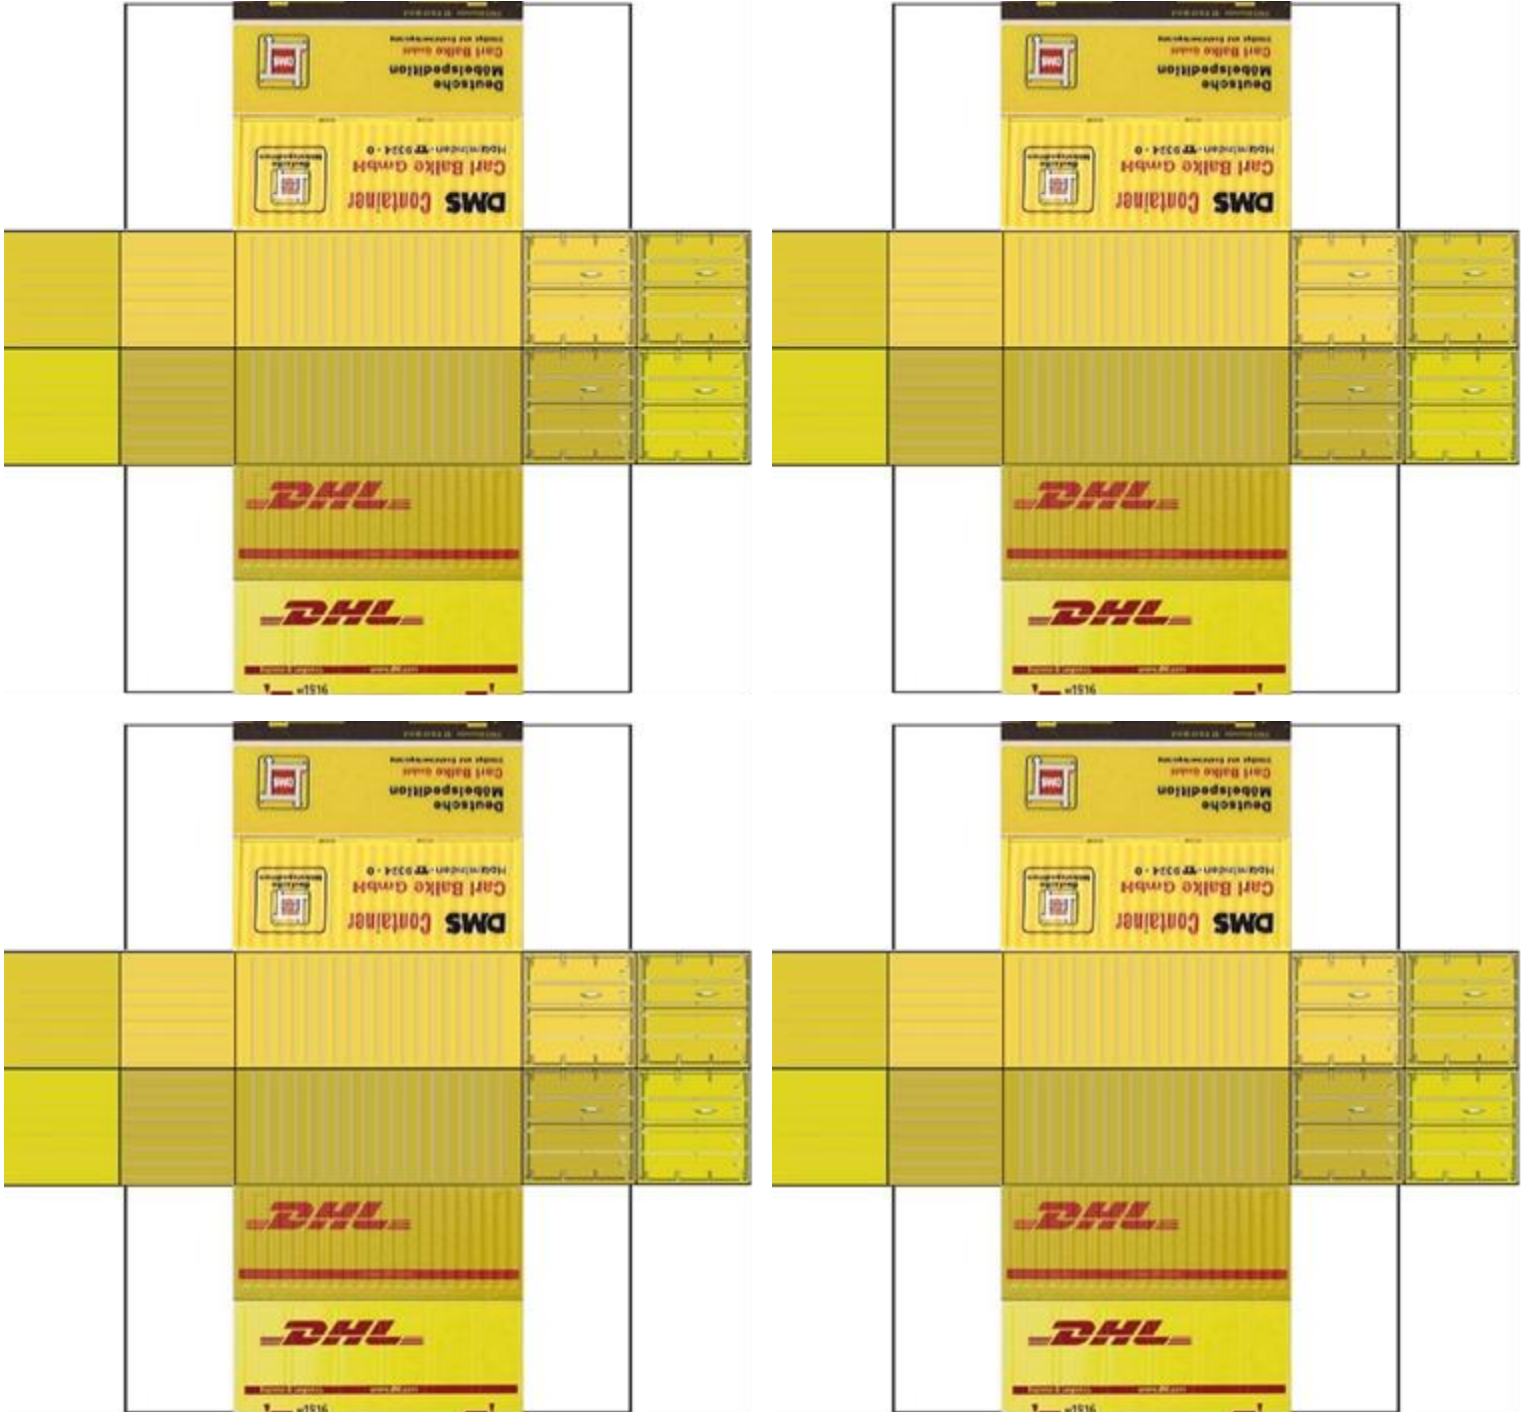

BUILD YOUR OWN (20ft STACK SHIPPING CONTAINERS 4 in 1)

Drawn By
www.krafttrains.com

Click to watch instructional video

For the best results print on 110lb printable card stock and set your printer on high quality printing & actual size.