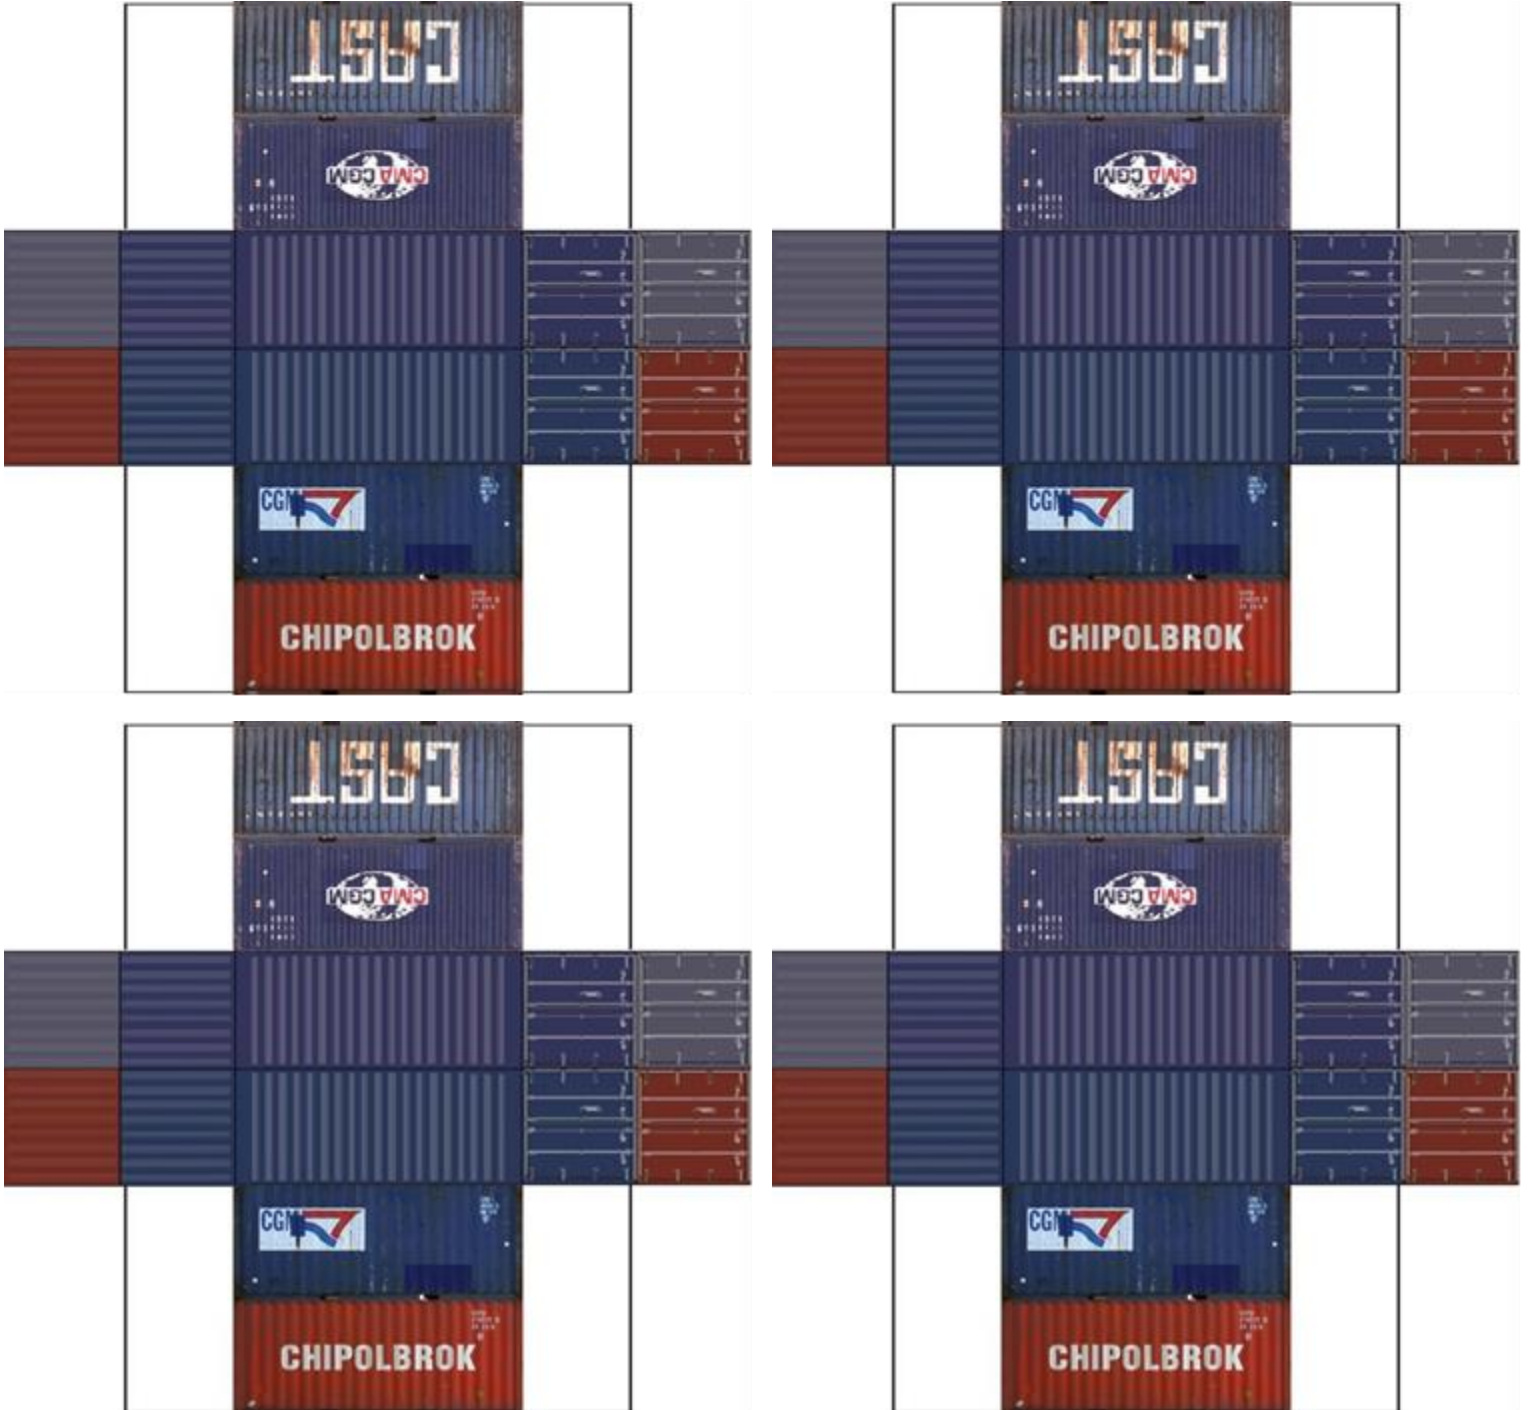

**BUILD YOUR OWN ( 20ft STACK SHIPPING CONTAINERS 4 in 1 )**

Drawn By  
[www.krafttrains.com](http://www.krafttrains.com)

Click to watch instructional video

**For the best results print on 110lb printable card stock and set your printer on high quality printing & actual size.**