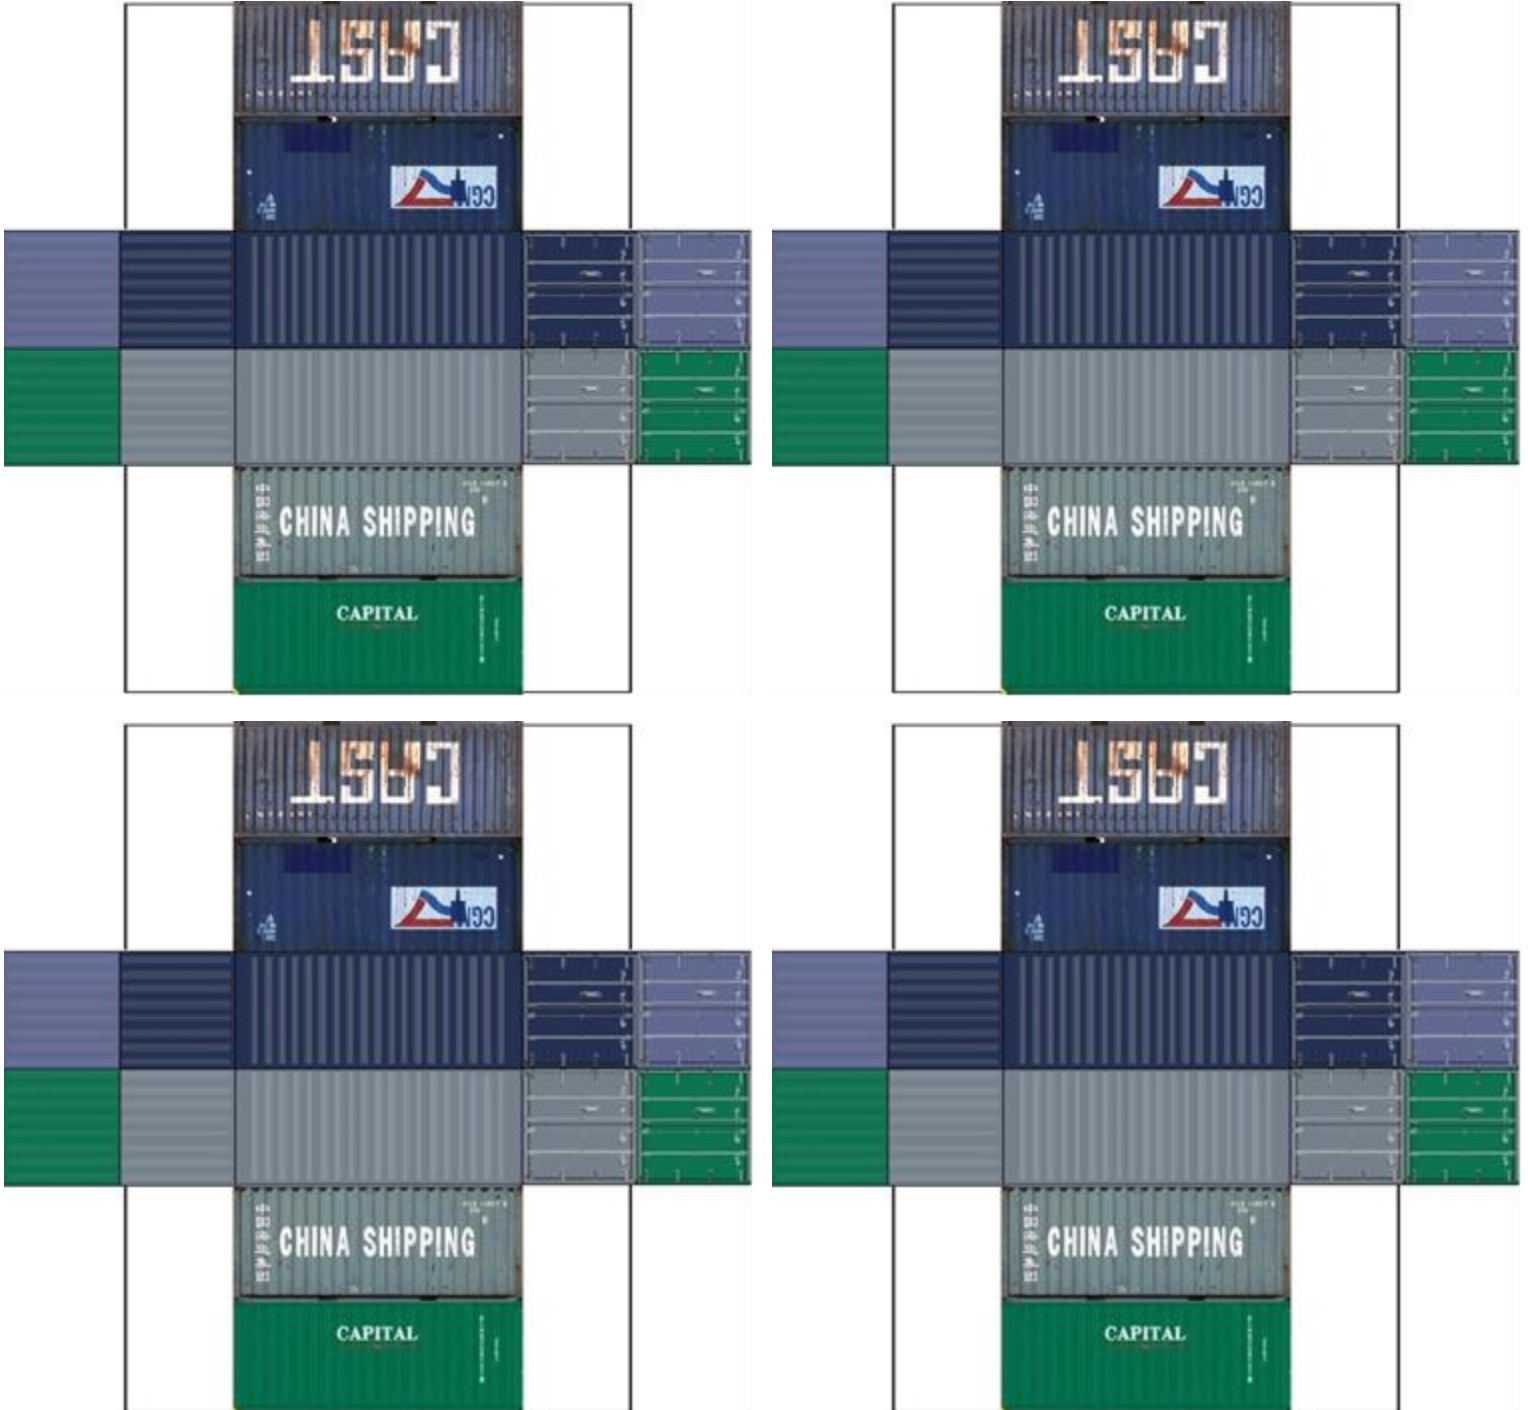

BUILD YOUR OWN (20ft STACK SHIPPING CONTAINERS 4 in 1)

Drawn By
www.krafttrains.com

Click to watch instructional video

For the best results print on 110lb printable card stock and set your printer on high quality printing & actual size.