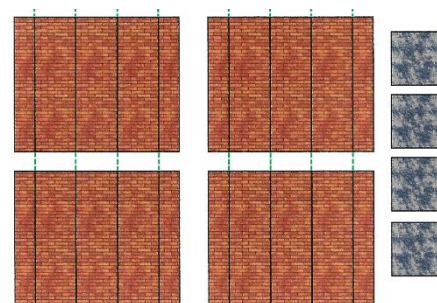

Sponsored By

www.kraftrains.com

Diesel Storage Tanks (N Scale)

Click to watch instructional video

*** For the best results print on 110 lb. printable card stock *
and set your printer on high quality printing
and set your printer settings to actual size**

www.kraftrains.com

Walls

Diesel Fuel Tank Caps

Wall Capping

2 Diesel Fuel Tanks

Foundation

Signs

Wall Corner Supports & Caps