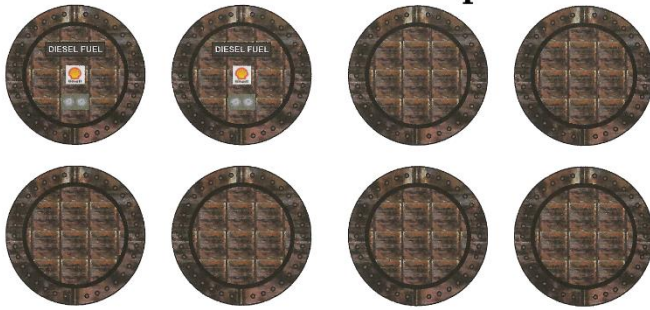

Diesel Fuel Tank Caps

Wall Capping