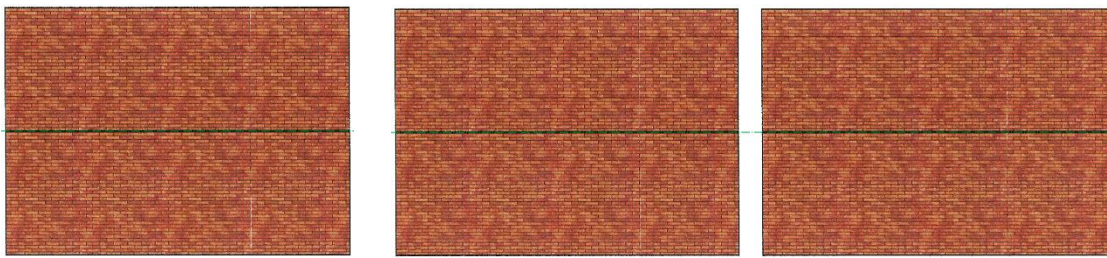

Walls

Diesel Fuel Tank Caps

Wall Capping

www.krafttrains.com