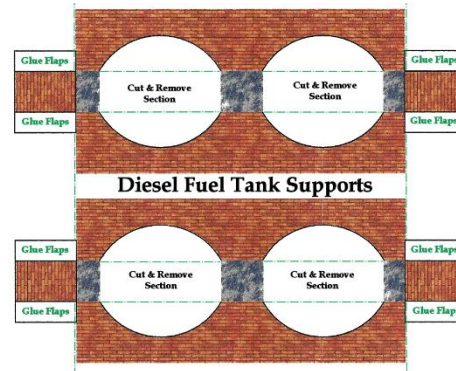

Diesel Fuel Tank Caps

Wall Capping