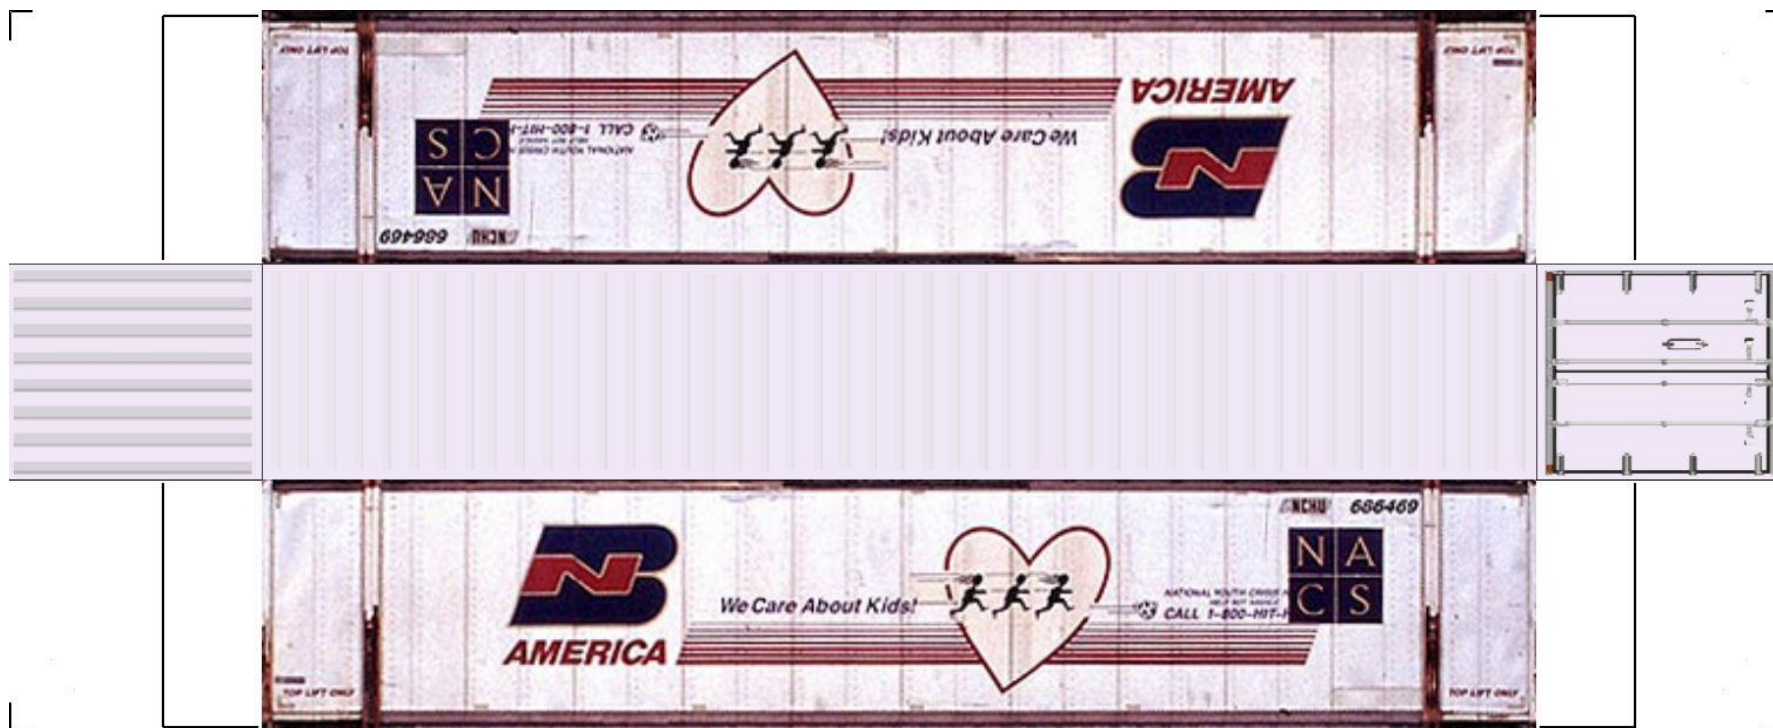

BUILD YOUR OWN (HO SCALE) 48ft HIGH CUBE CONTAINERS

For the best results print on 110 lb printable card stock and set your printer on high quality printing.

[View Instructional Video](#)

BUILD YOUR OWN (48ft HIGH CUBE CONTAINERS) HO SCALE

Drawn By
www.krafttrains.com