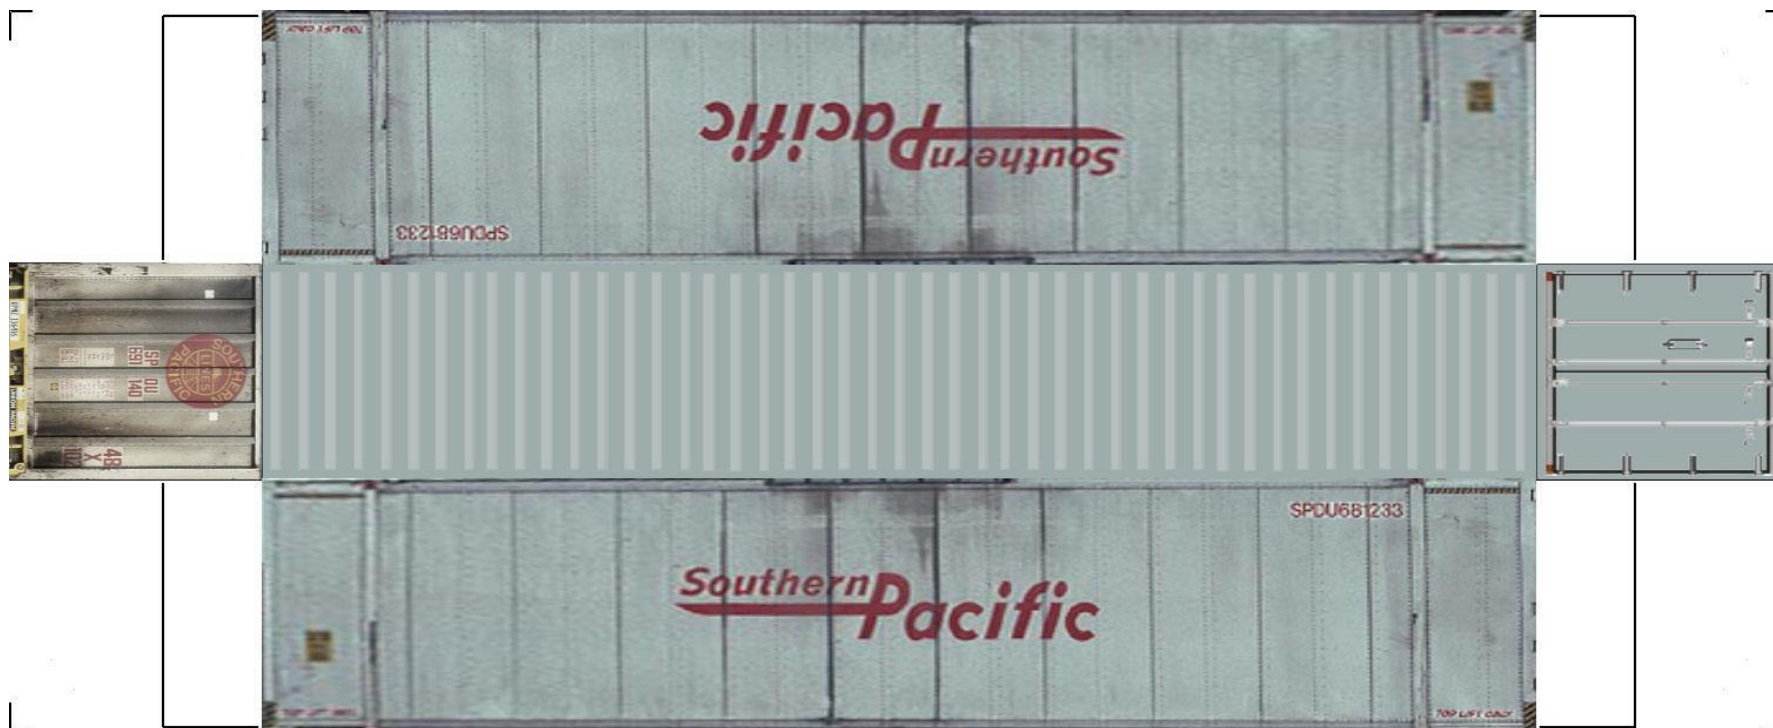

BUILD YOUR OWN (HO SCALE) 48ft HIGH CUBE CONTAINERS

For the best results print on 110 lb printable card stock and set your printer on high quality printing.

[View Instructional Video](#)

BUILD YOUR OWN (48ft HIGH CUBE CONTAINERS) HO SCALE

Drawn By
www.krafttrains.com