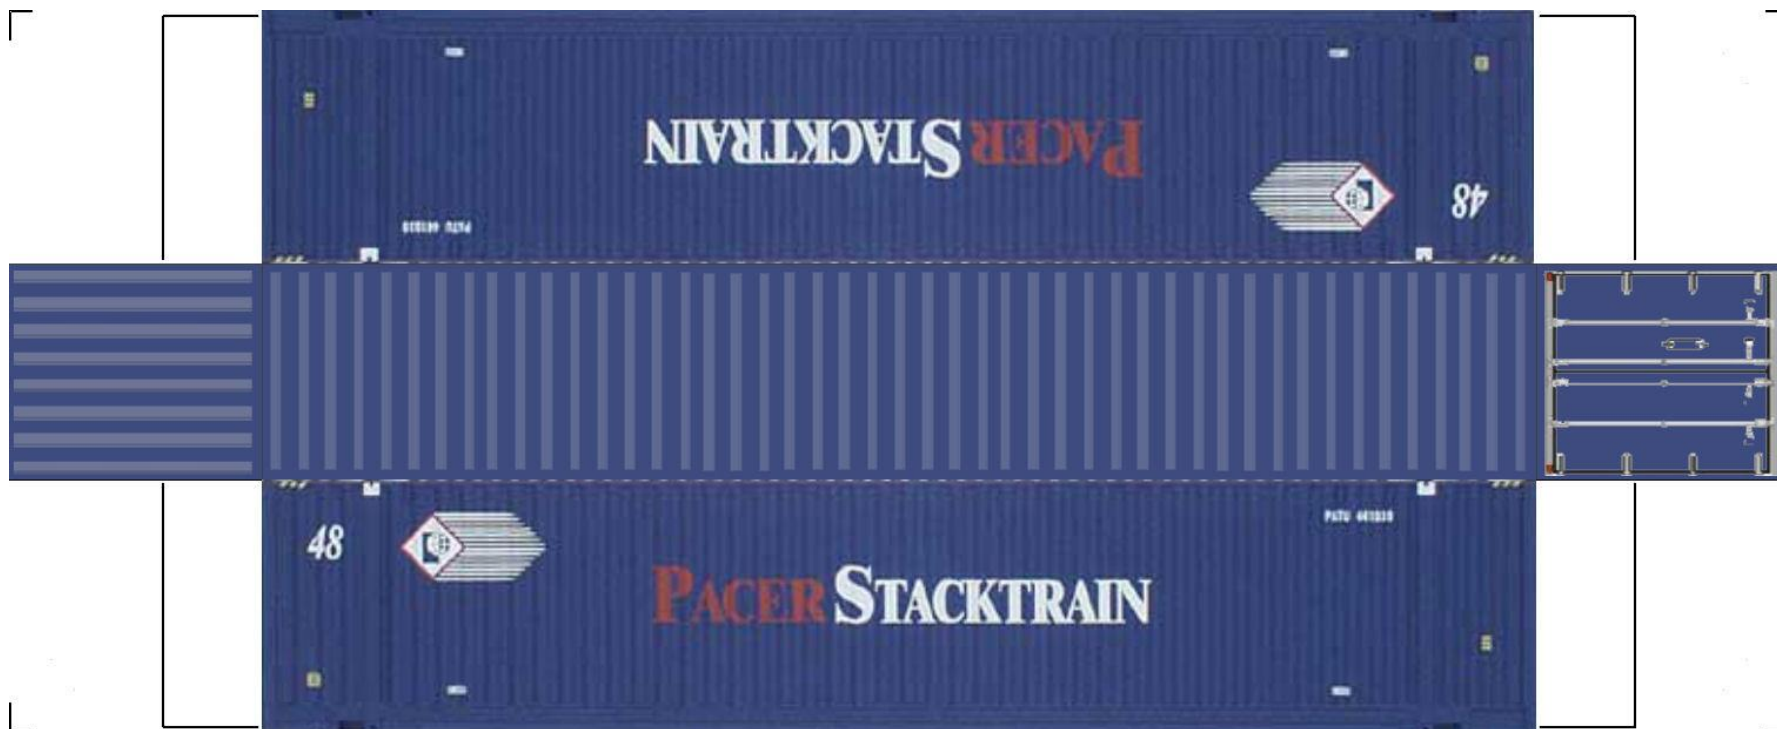

# BUILD YOUR OWN ( HO SCALE ) 48ft HIGH CUBE CONTAINERS

For the best results print on 110 lb printable card stock and set your printer on high quality printing.

[View Instructional Video](#)

**BUILD YOUR OWN ( 48ft HIGH CUBE CONTAINERS ) HO SCALE**