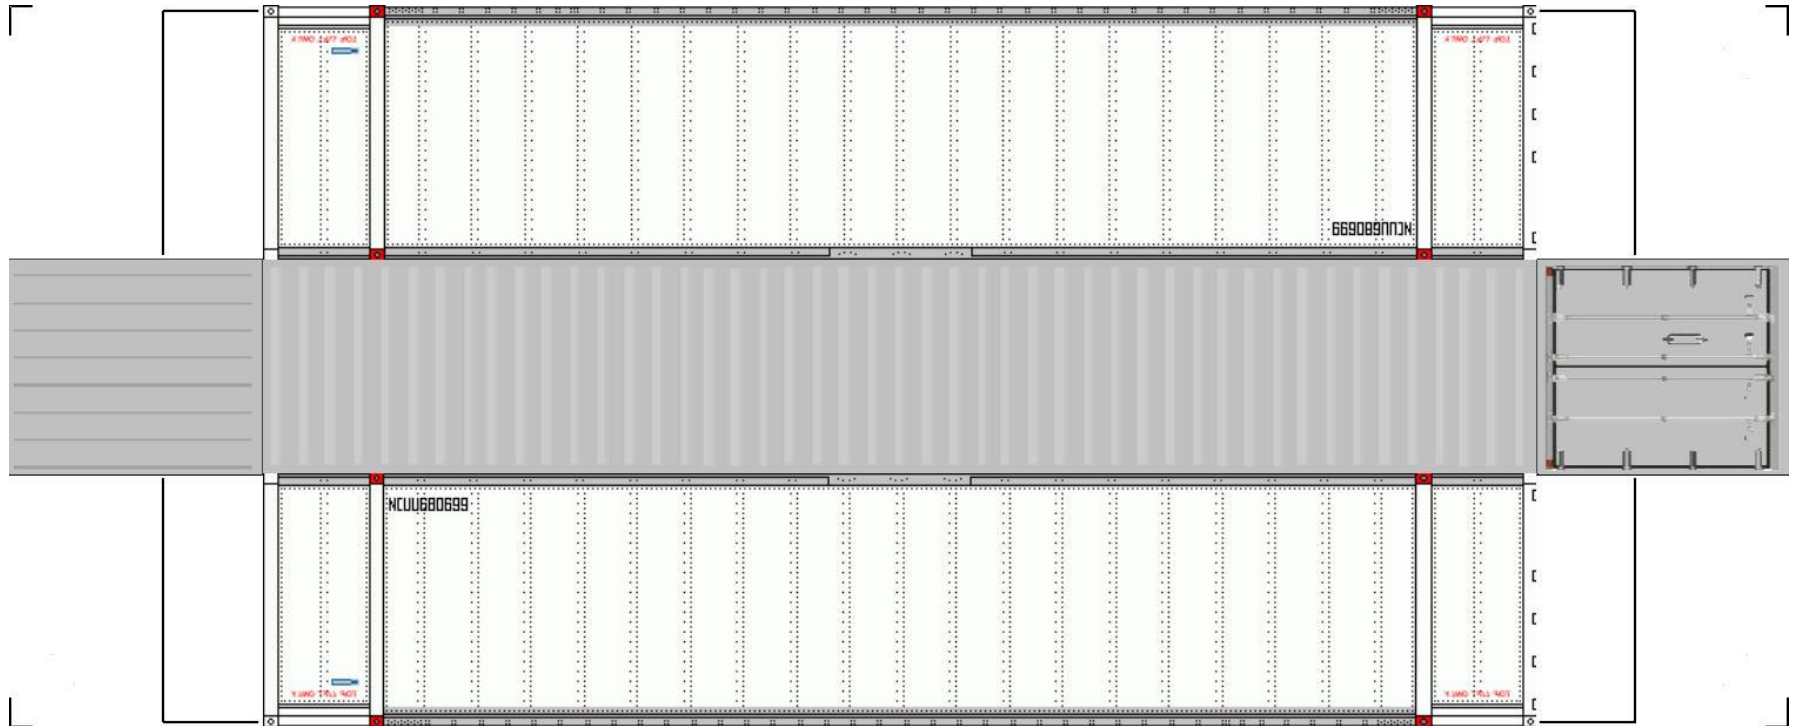

BUILD YOUR OWN (HO SCALE) 48ft HIGH CUBE CONTAINERS

For the best results print on 110 lb printable card stock and set your printer on high quality printing.

[View Instructional Video](#)

BUILD YOUR OWN (48ft HIGH CUBE CONTAINERS) HO SCALE

Drawn By
www.krafttrains.com