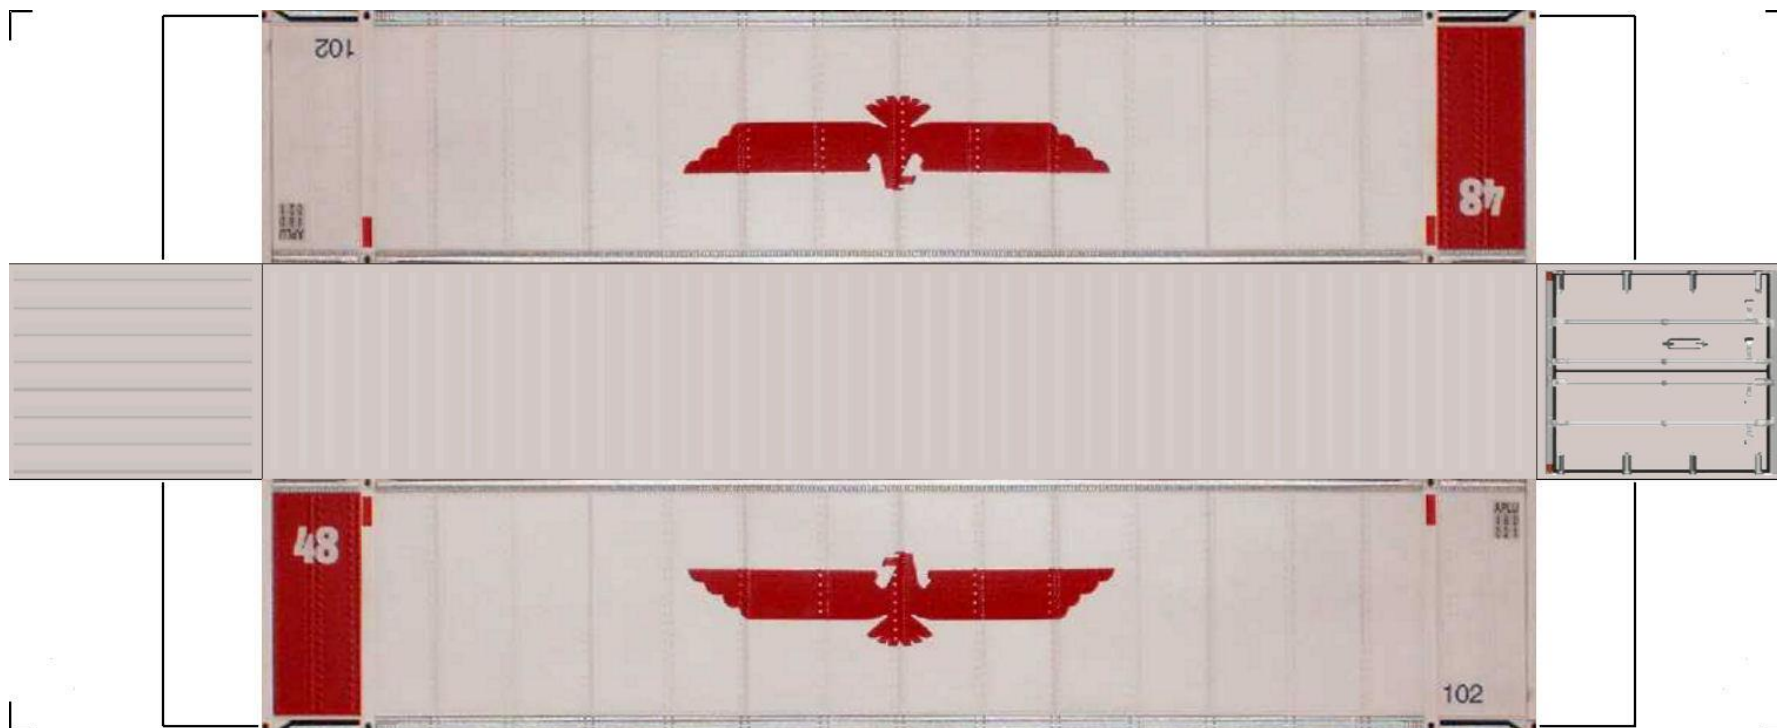

BUILD YOUR OWN (HO SCALE) 48ft HIGH CUBE CONTAINERS

For the best results print on 110 lb printable card stock and set your printer on high quality printing.

[View Instructional Video](#)

BUILD YOUR OWN (48ft HIGH CUBE CONTAINERS) HO SCALE

Drawn By
www.krafttrains.com