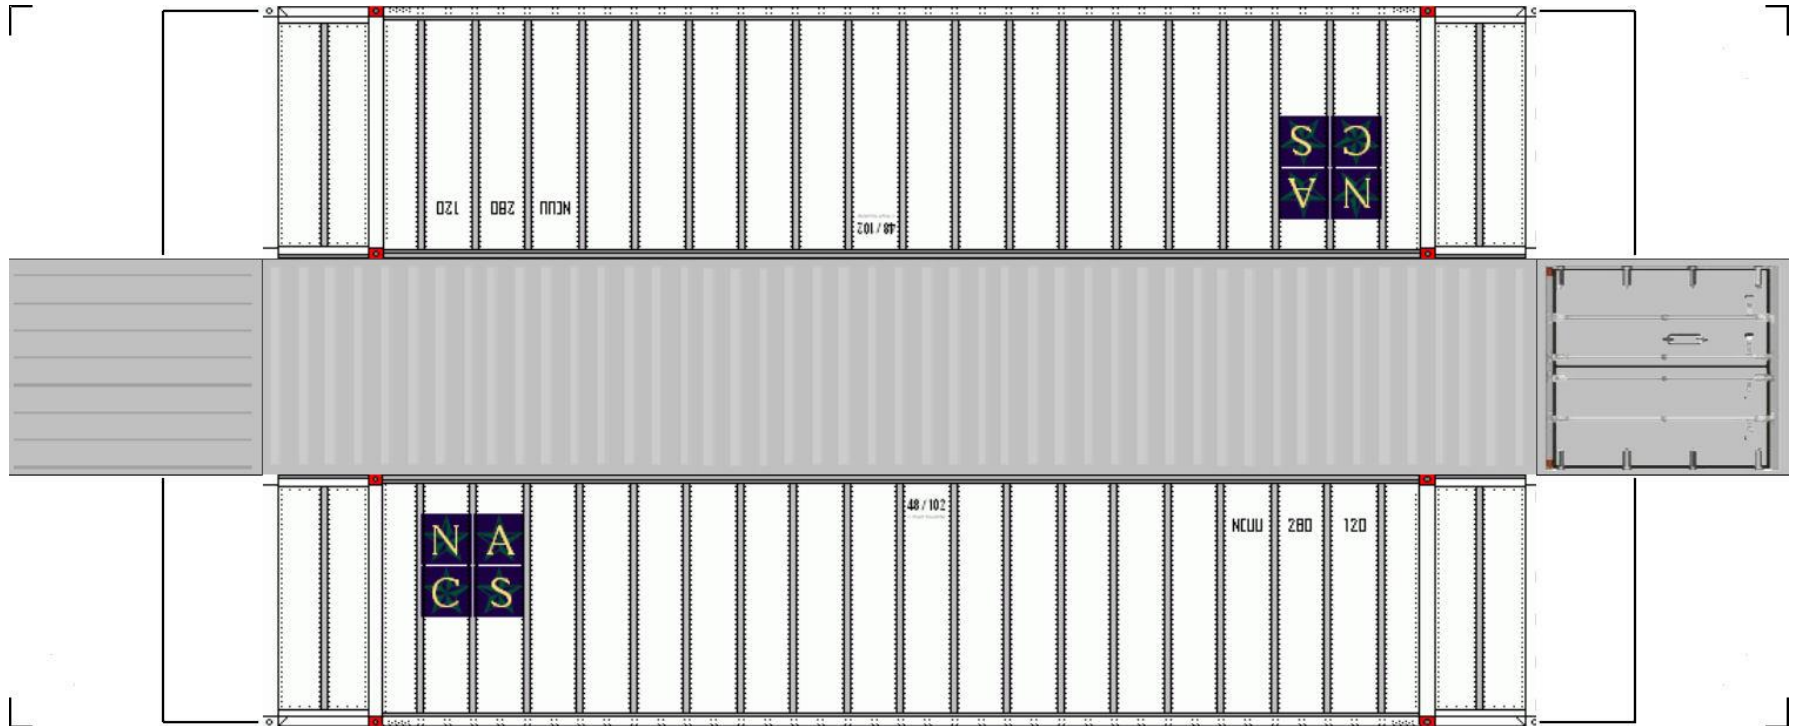

BUILD YOUR OWN (HO SCALE) 48ft HIGH CUBE CONTAINERS

For the best results print on 110 lb printable card stock and set your printer on high quality printing.

[View Instructional Video](#)

BUILD YOUR OWN (48ft HIGH CUBE CONTAINERS) HO SCALE

Drawn By
www.krafttrains.com