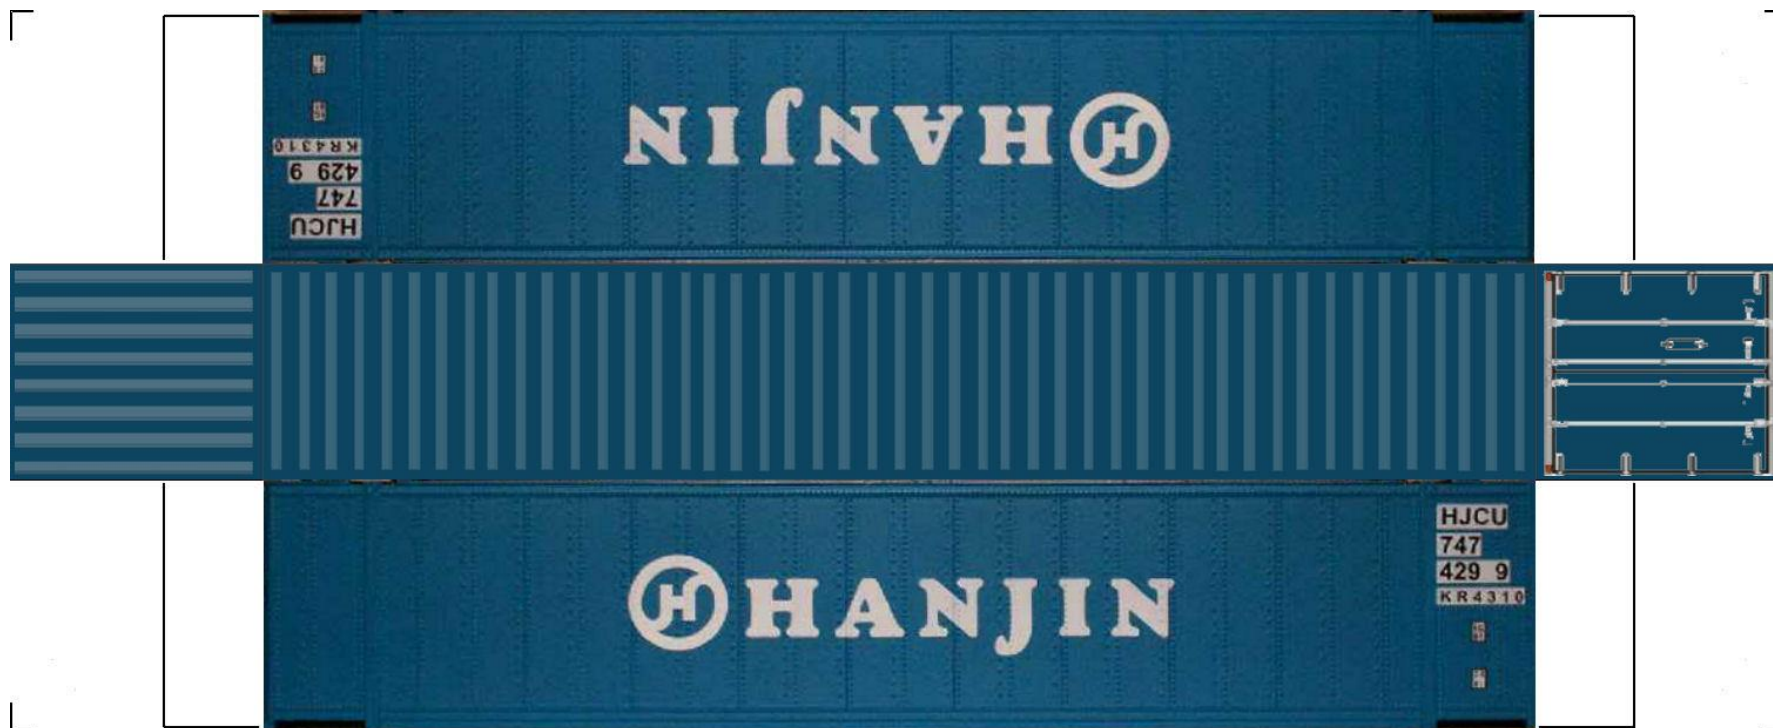

BUILD YOUR OWN (HO SCALE) 48ft HIGH CUBE CONTAINERS

For the best results print on 110 lb printable card stock and set your printer on high quality printing.

[View Instructional Video](#)

BUILD YOUR OWN (48ft HIGH CUBE CONTAINERS) HO SCALE

Drawn By
www.krafttrains.com